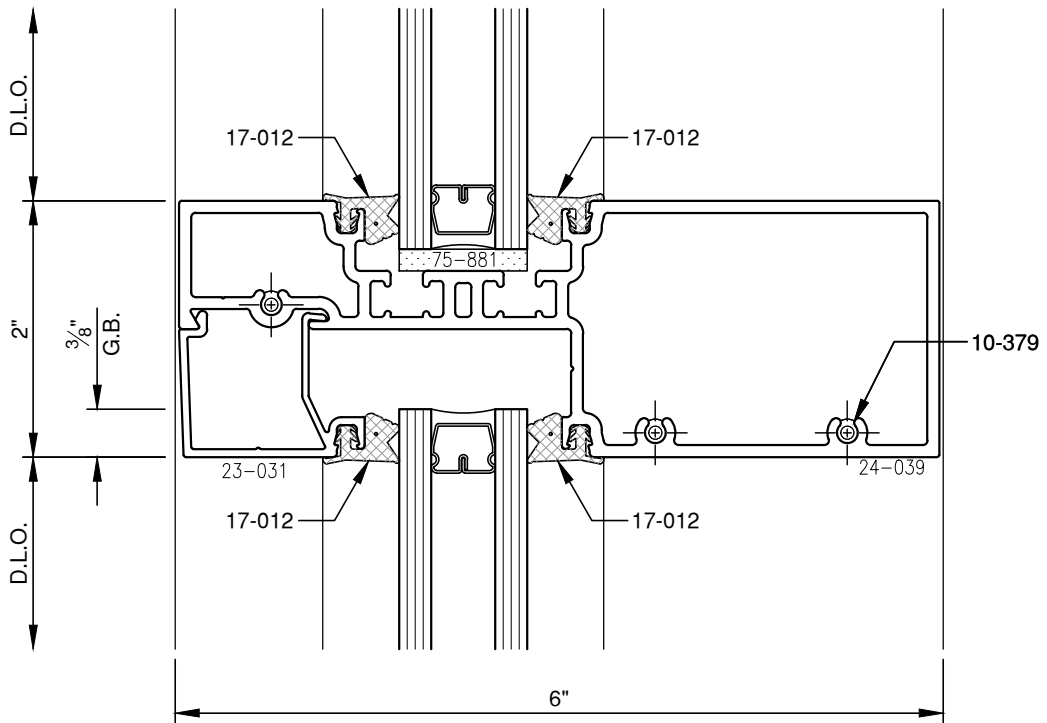

SCALE: 3/4

PITTC[®] ARCHITECTURAL METALS, INC.

1530 Landmeier Road Elk Grove Village, IL 60007 847-593-3131 fax: 847-593-9946

SCALE: 3/4

SCALE: 3/4

PITTC[®] ARCHITECTURAL METALS, INC.

1530 Landmeier Road Elk Grove Village, IL 60007 847-593-3131 fax: 847-593-9946