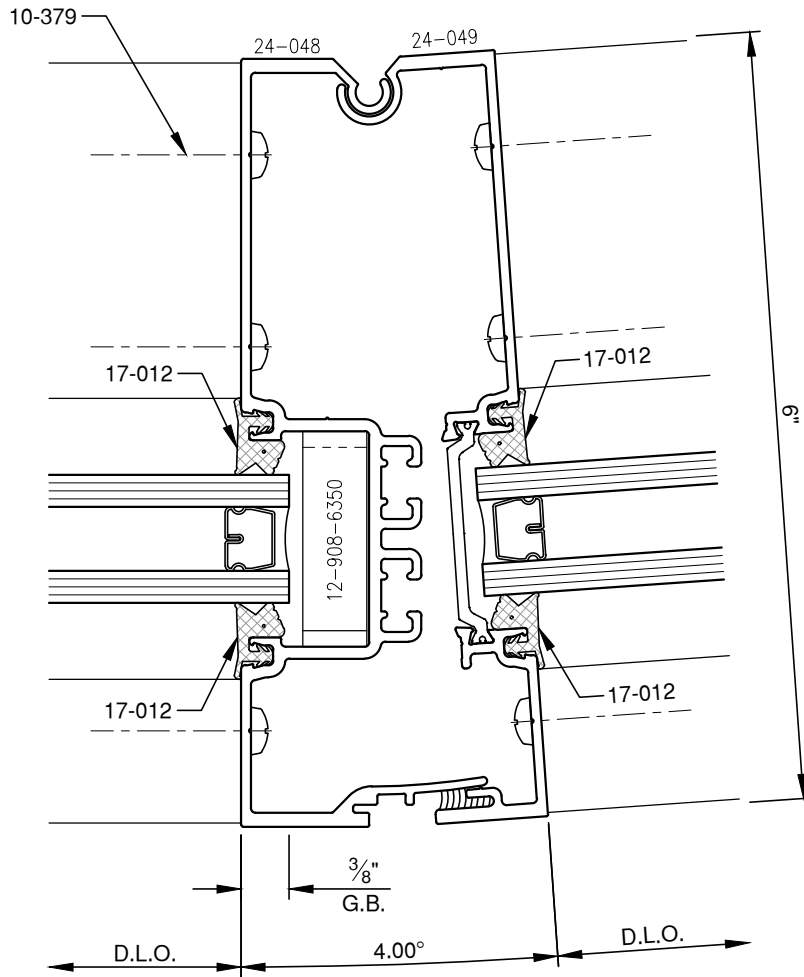

SCALE: 3/4

SCALE: 3/4

PITTC[®] ARCHITECTURAL METALS, INC.

1530 Landmeier Road Elk Grove Village, IL 60007 847-593-3131 fax: 847-593-9946

tms152-60

SCALE: 3/4

PITTC[®] ARCHITECTURAL METALS, INC.

1530 Landmeier Road Elk Grove Village, IL 60007 847-593-3131 fax: 847-593-9946