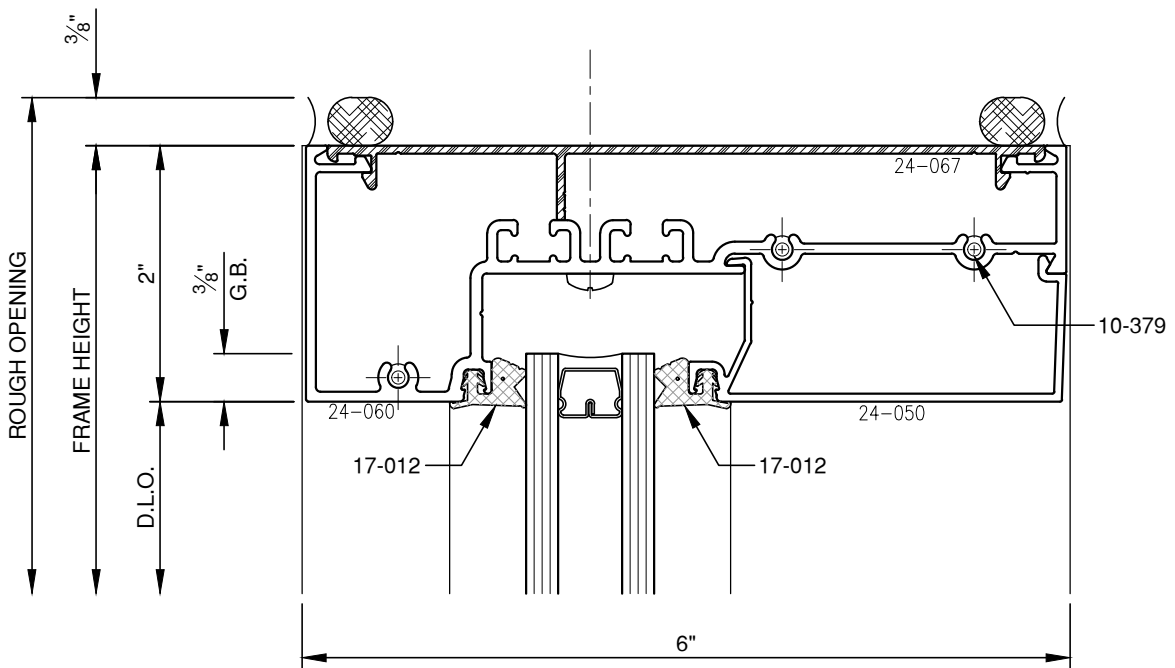

SCALE: 3/4

PITTC® ARCHITECTURAL METALS, INC.

1530 Landmeier Road Elk Grove Village, IL 60007 847-593-3131 fax: 847-593-9946