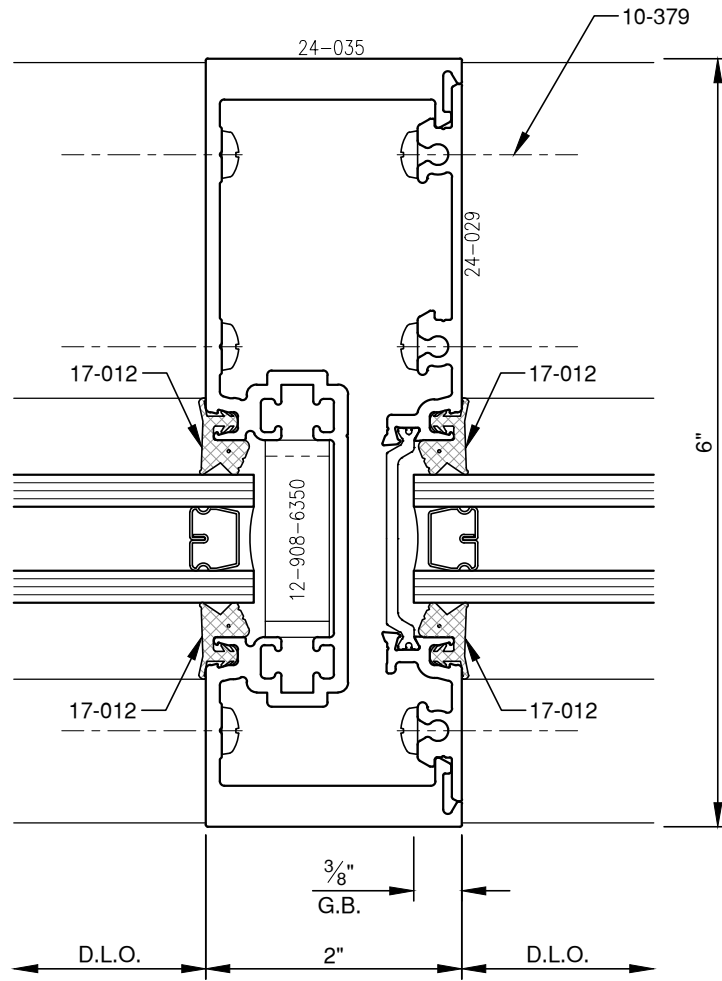

SCALE: 3/4

SCALE: 3/4

PITTC[®] ARCHITECTURAL METALS, INC.

1530 Landmeier Road Elk Grove Village, IL 60007 847-593-3131 fax: 847-593-9946

tms152-60

SCALE: 3/4

PITTC[®] ARCHITECTURAL METALS, INC.

1530 Landmeier Road Elk Grove Village, IL 60007 847-593-3131 fax: 847-593-9946