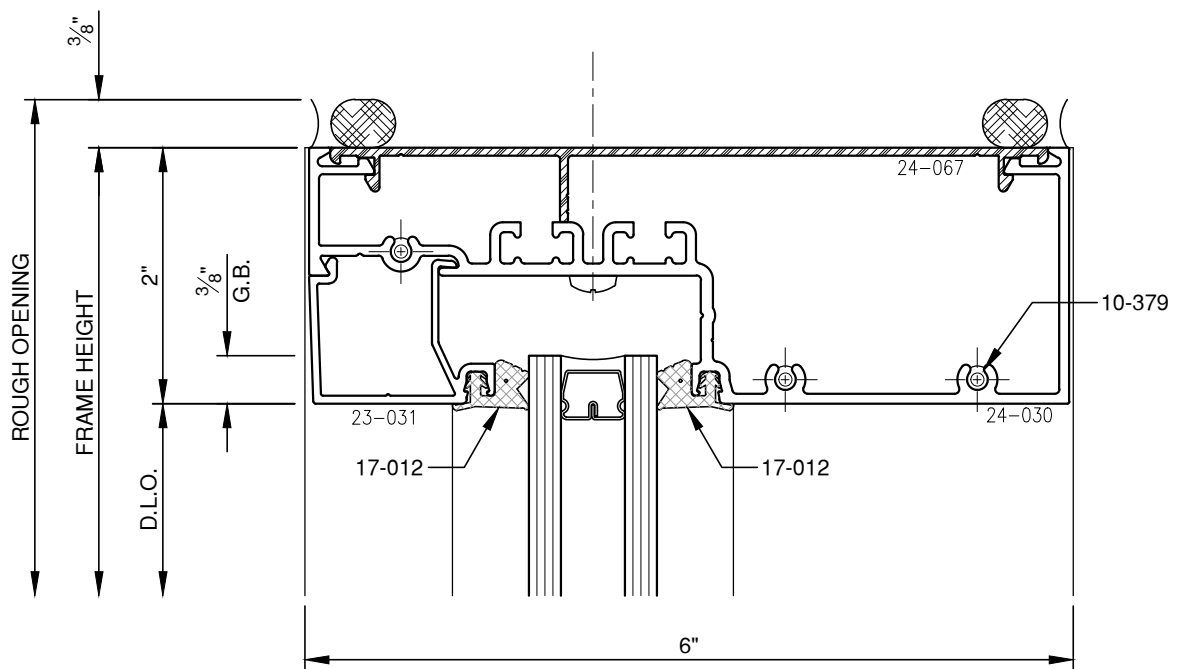

SCALE: 3/4

PITTC[®] ARCHITECTURAL METALS, INC.

1530 Landmeier Road Elk Grove Village, IL 60007 847-593-3131 fax: 847-593-9946

SCALE: 3/4

SCALE: 3/4

PITTC[®] ARCHITECTURAL METALS, INC.

1530 Landmeier Road Elk Grove Village, IL 60007 847-593-3131 fax: 847-593-9946