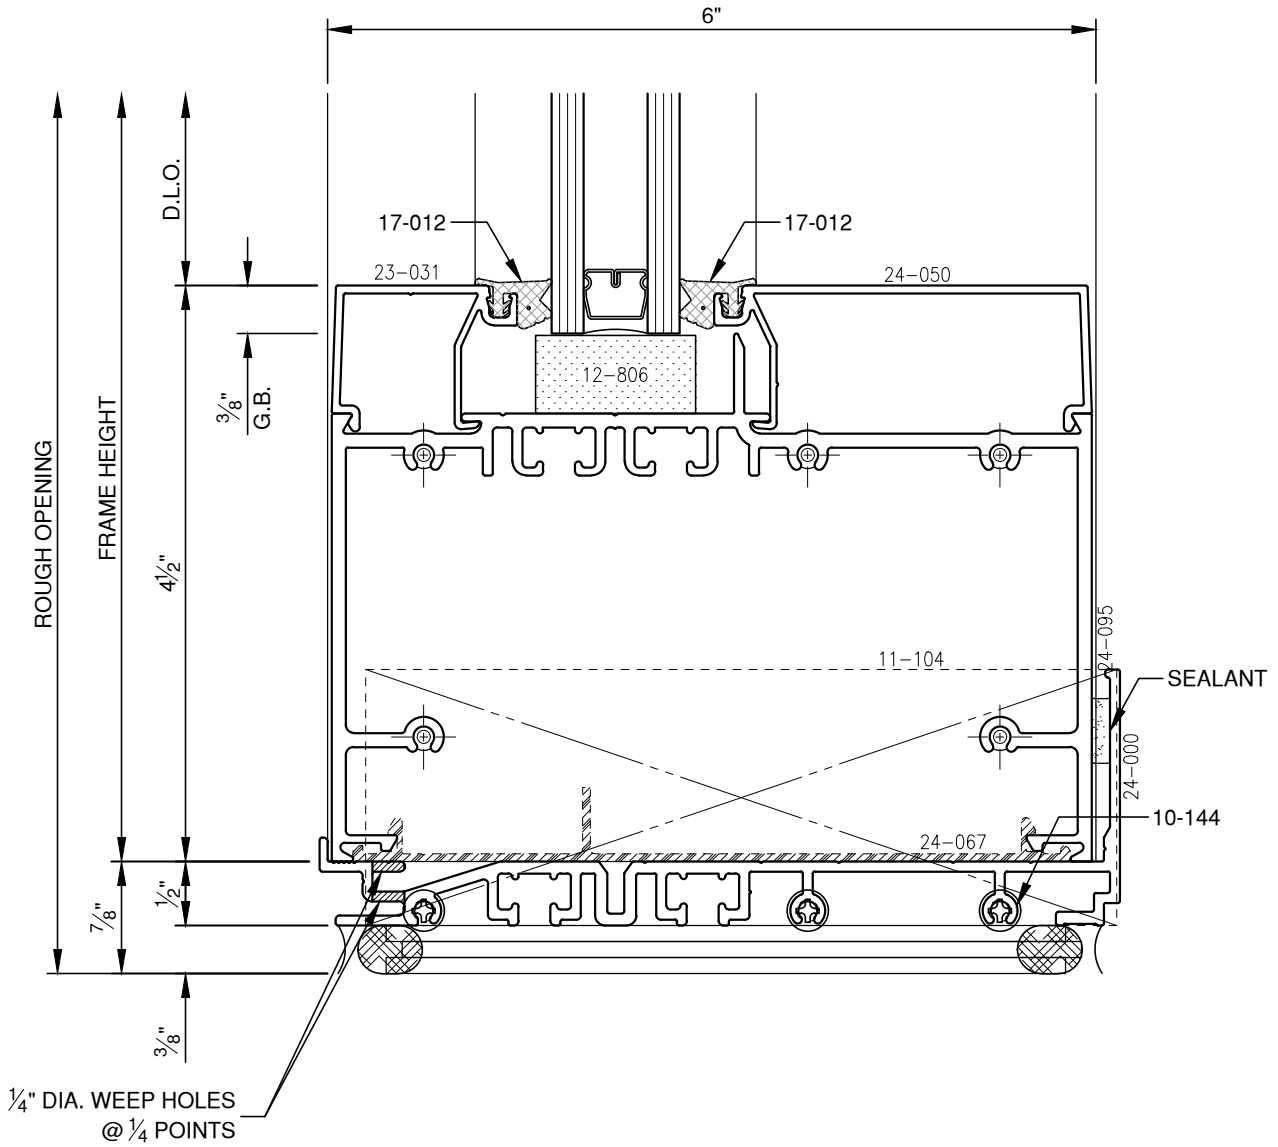

SCALE: 3/4

SCALE: 3/4

PITTC[®] ARCHITECTURAL METALS, INC.

1530 Landmeier Road Elk Grove Village, IL 60007 847-593-3131 fax: 847-593-9946

tms152-60

SCALE: 3/4

PITTC[®] ARCHITECTURAL METALS, INC.

1530 Landmeier Road Elk Grove Village, IL 60007 847-593-3131 fax: 847-593-9946