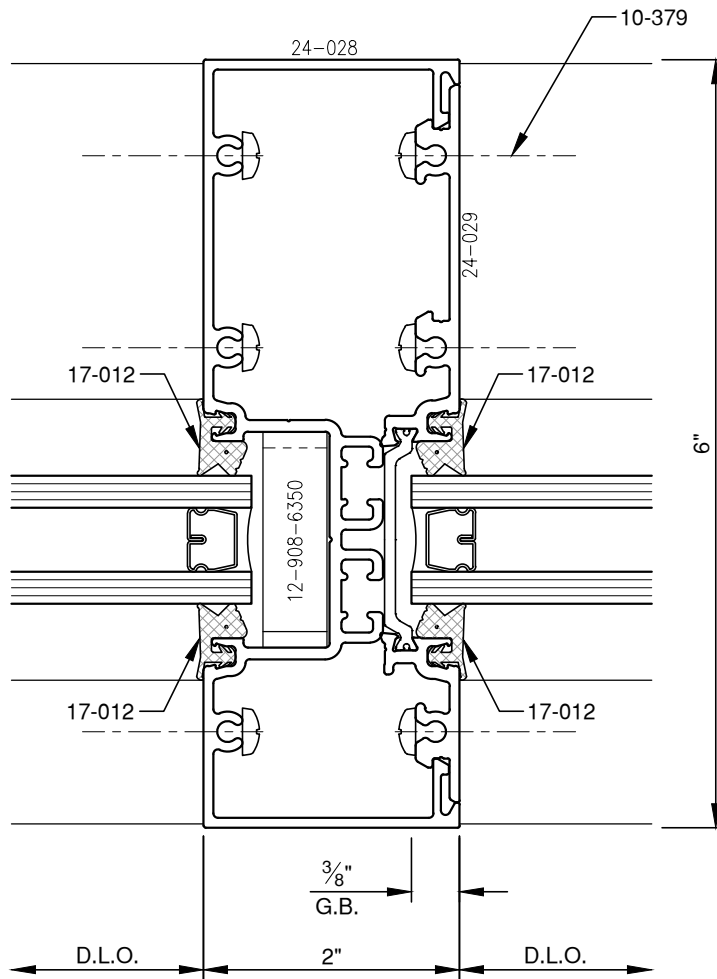

SCALE: 3/4

PITTC[®] ARCHITECTURAL METALS, INC.

1530 Landmeier Road Elk Grove Village, IL 60007 847-593-3131 fax: 847-593-9946

SCALE: 3/4

SCALE: 3/4

PITTC[®] ARCHITECTURAL METALS, INC.

1530 Landmeier Road Elk Grove Village, IL 60007 847-593-3131 fax: 847-593-9946