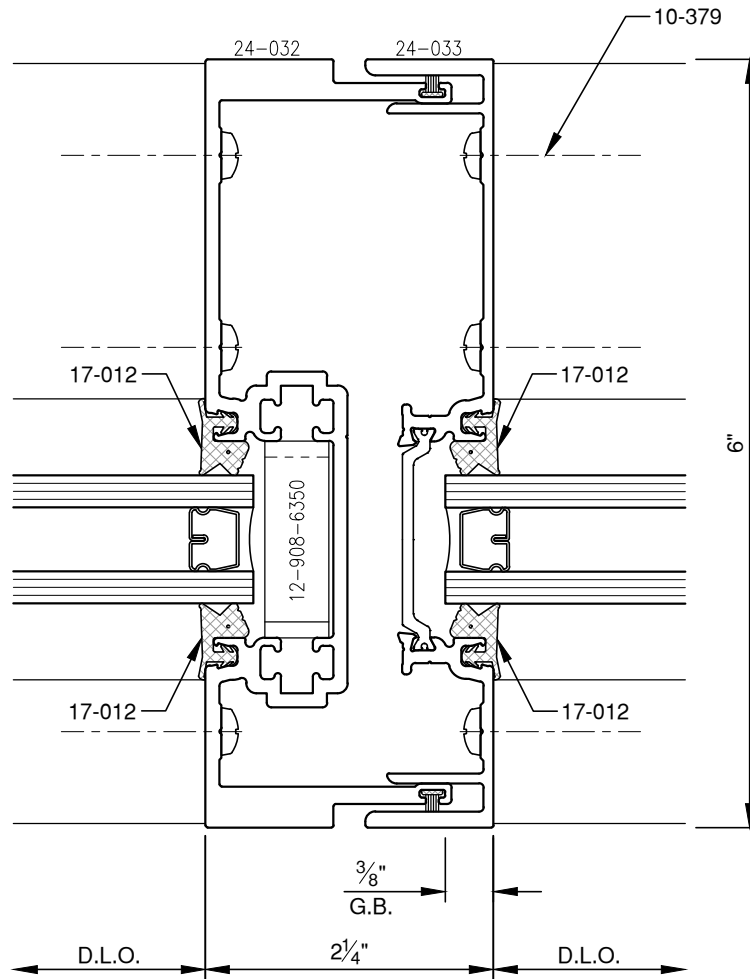

SCALE: 3/4

SCALE: 3/4

PITTC[®] ARCHITECTURAL METALS, INC.

1530 Landmeier Road Elk Grove Village, IL 60007 847-593-3131 fax: 847-593-9946

tms152-60

SCALE: 3/4

PITTC[®] ARCHITECTURAL METALS, INC.

1530 Landmeier Road Elk Grove Village, IL 60007 847-593-3131 fax: 847-593-9946