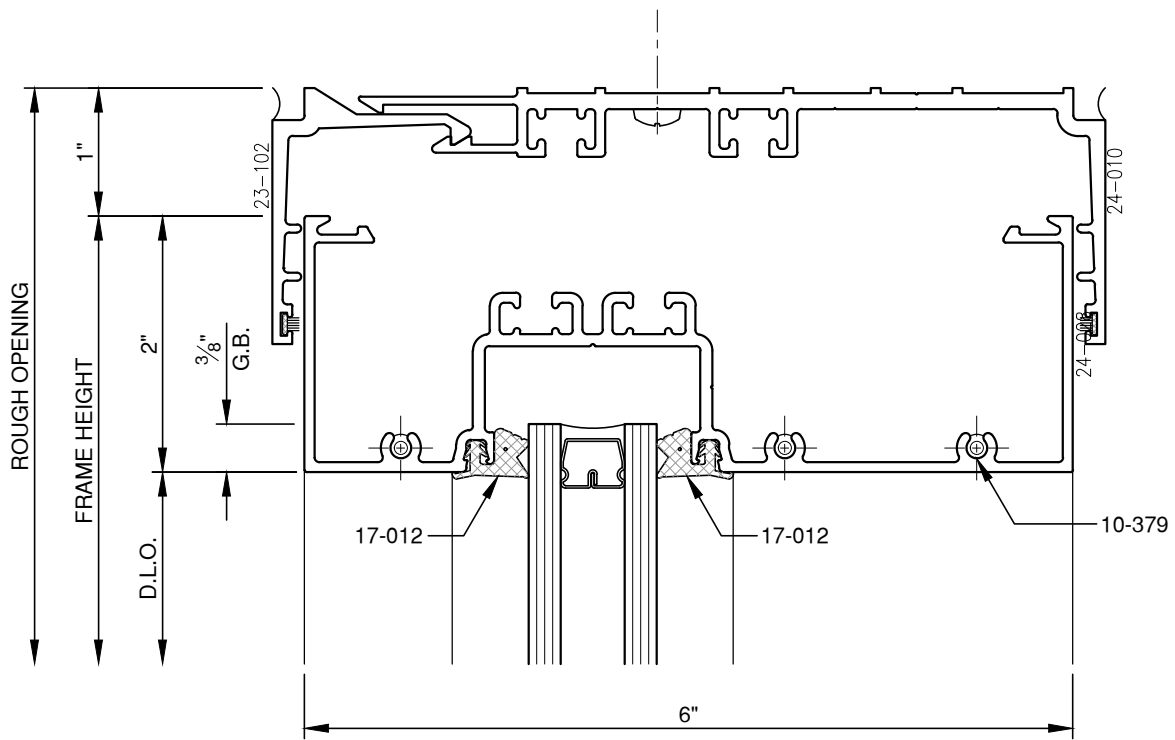

SCALE: 3/4

PITTC[®] ARCHITECTURAL METALS, INC.

1530 Landmeier Road Elk Grove Village, IL 60007 847-593-3131 fax: 847-593-9946

SCALE: 3/4

PITTC[®] ARCHITECTURAL METALS, INC.

1530 Landmeier Road Elk Grove Village, IL 60007 847-593-3131 fax: 847-593-9946