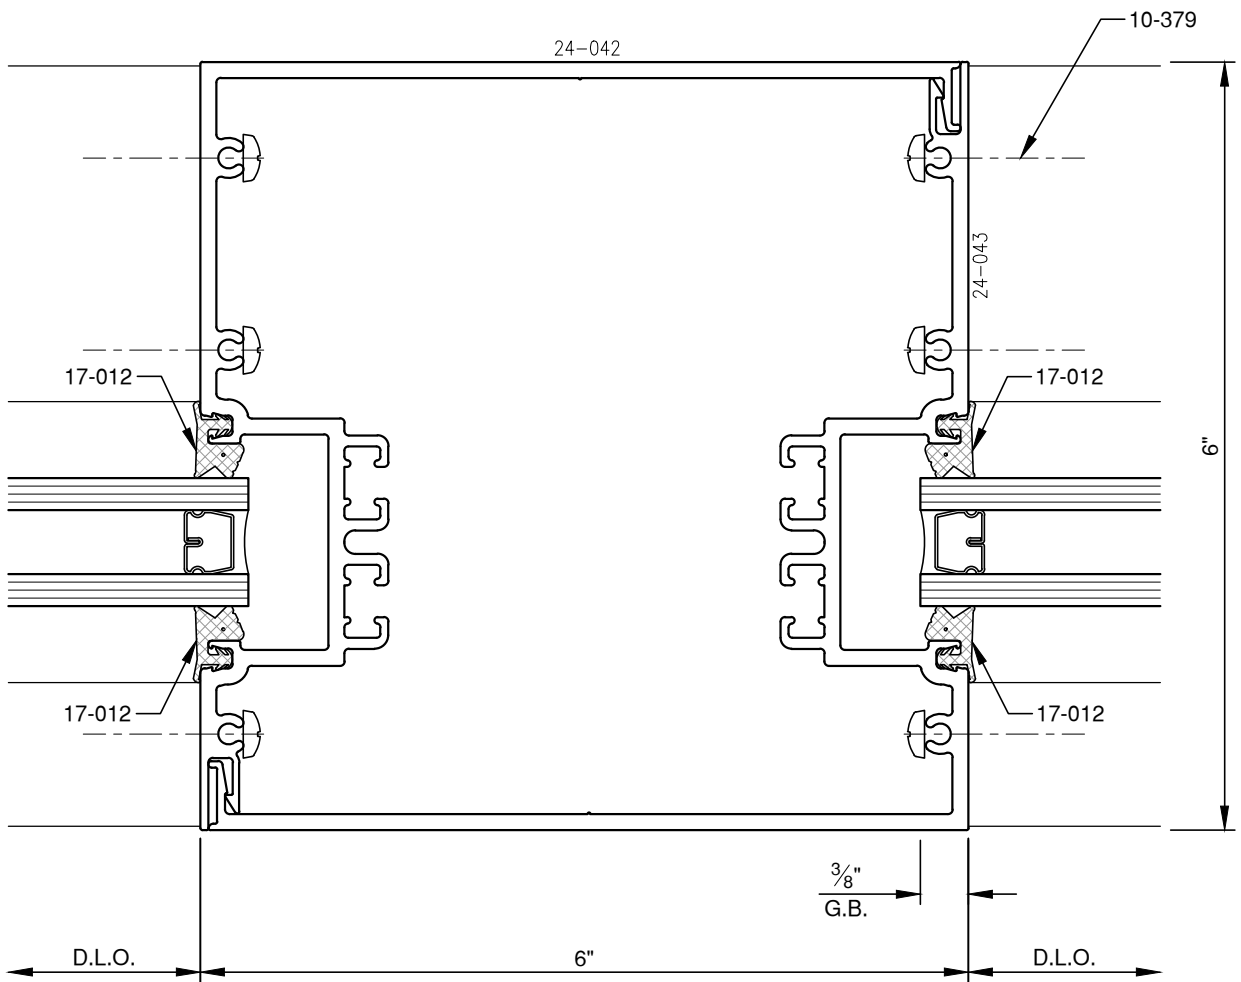

SCALE: 3/4

PITTC® ARCHITECTURAL METALS, INC.

1530 Landmeier Road Elk Grove Village, IL 60007 847-593-3131 fax: 847-593-9946