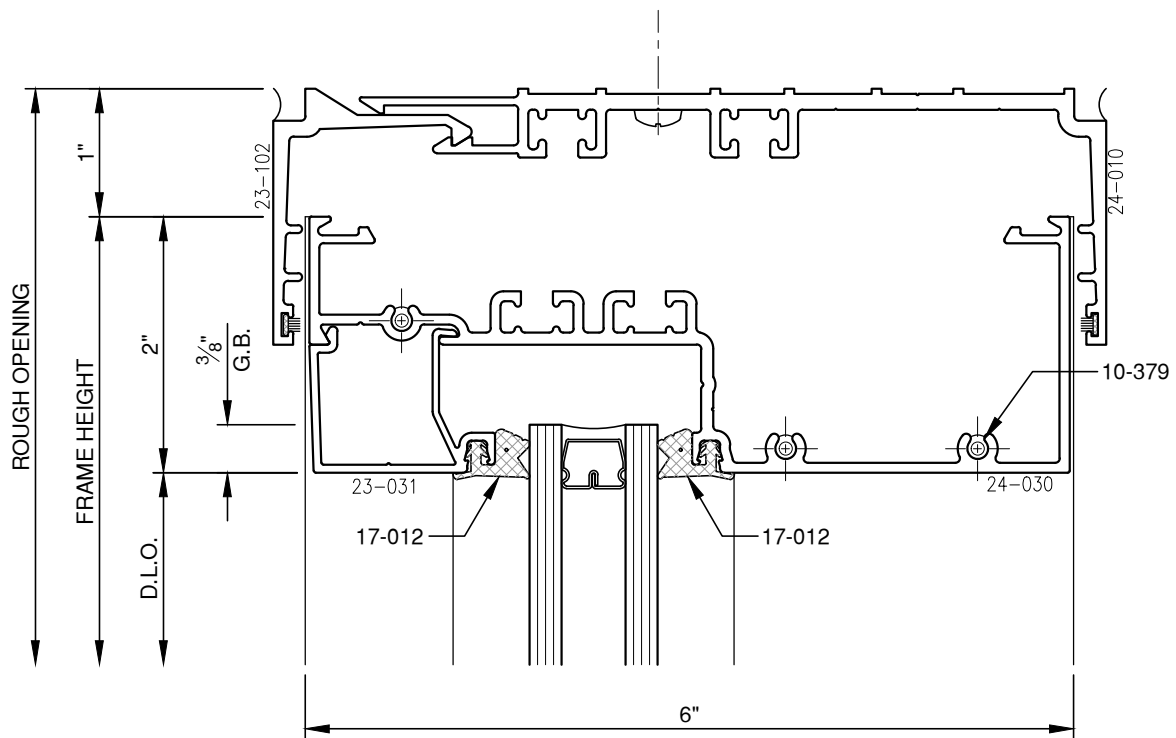

SCALE: 3/4

PITTO® ARCHITECTURAL METALS, INC.

1530 Landmeier Road Elk Grove Village, IL 60007 847-593-3131 fax: 847-593-9946