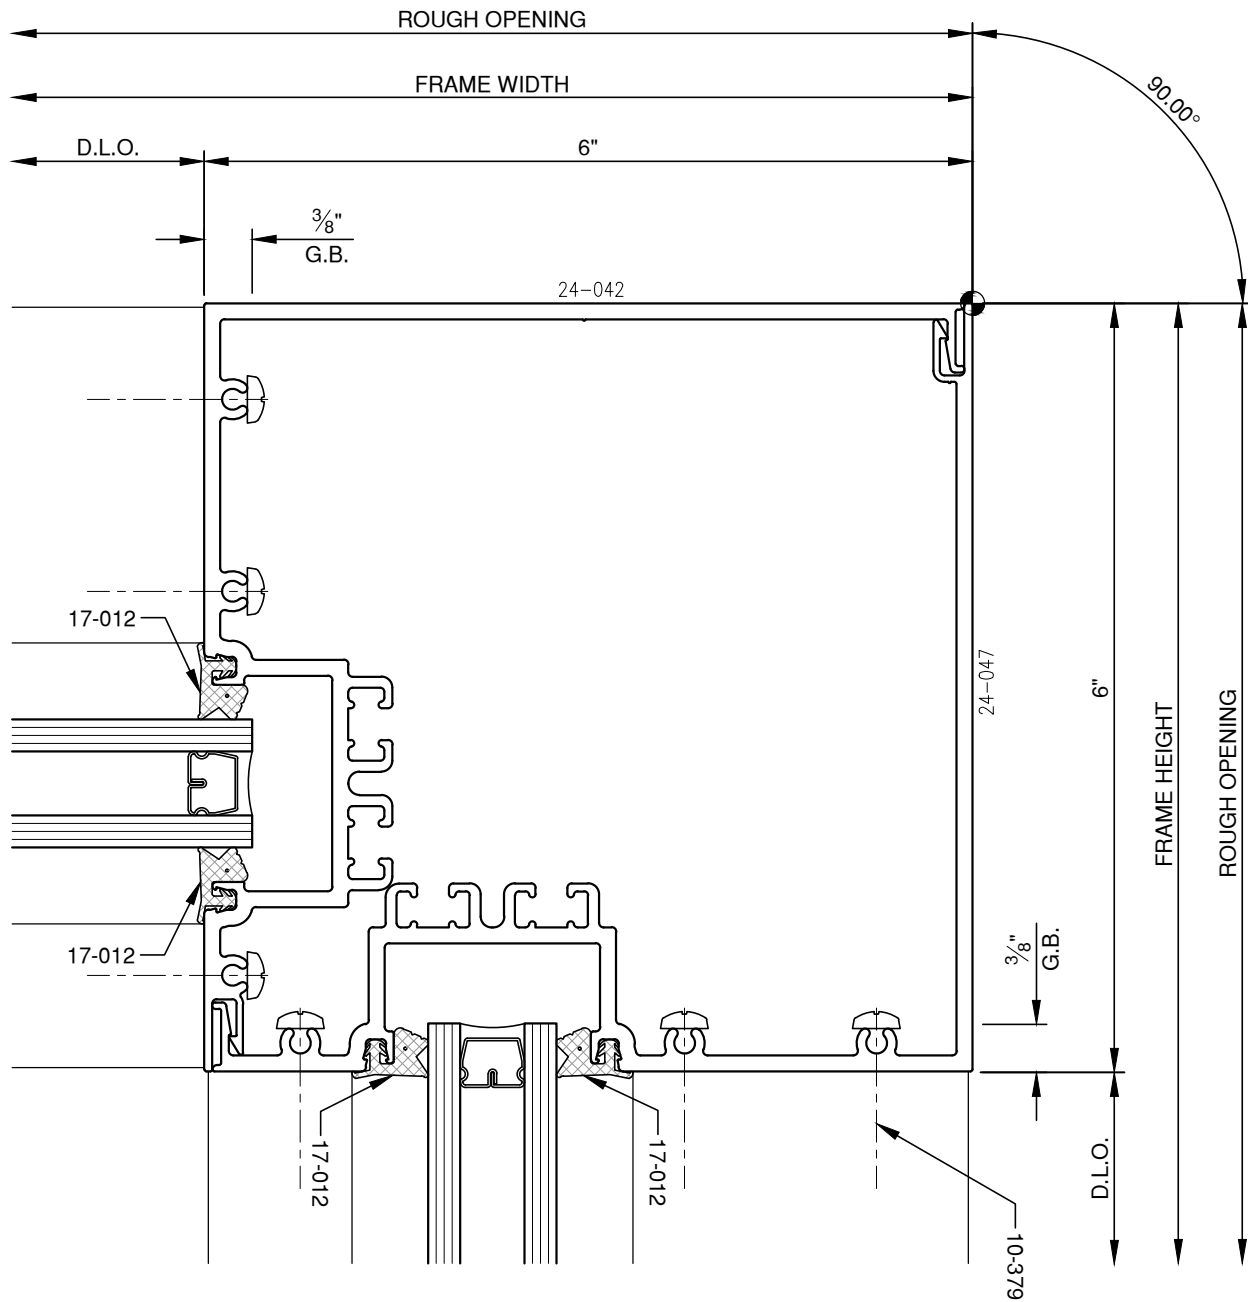

SCALE: 3/4

PITTC® ARCHITECTURAL METALS, INC.

1530 Landmeier Road Elk Grove Village, IL 60007 847-593-3131 fax: 847-593-9946