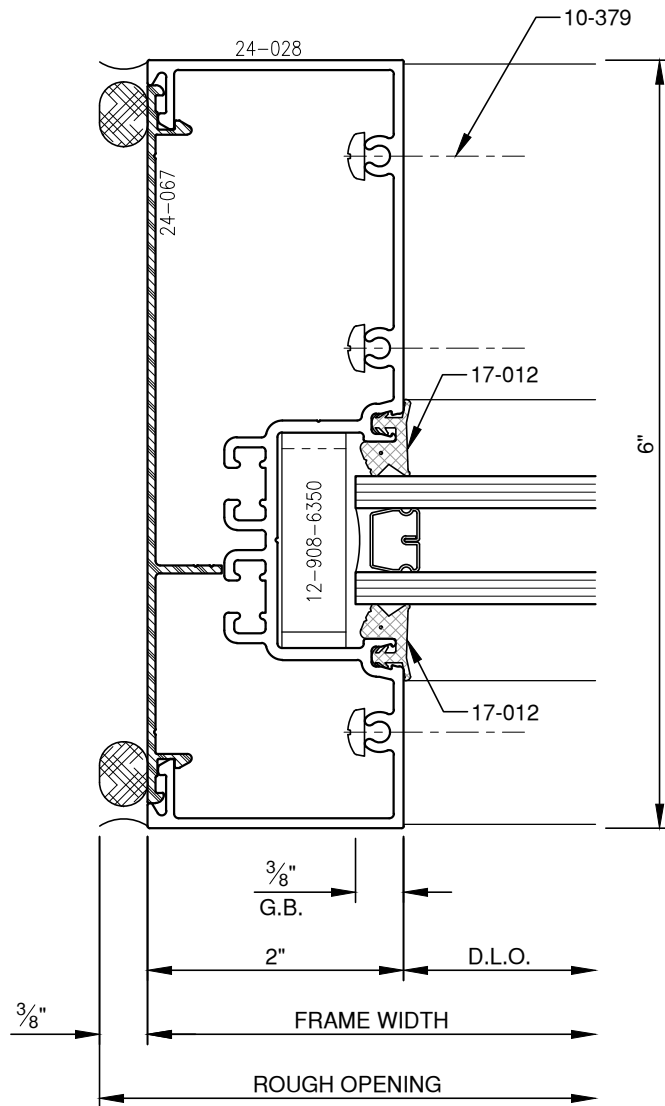

SCALE: 3/4

PITTC® ARCHITECTURAL METALS, INC.

1530 Landmeier Road Elk Grove Village, IL 60007 847-593-3131 fax: 847-593-9946