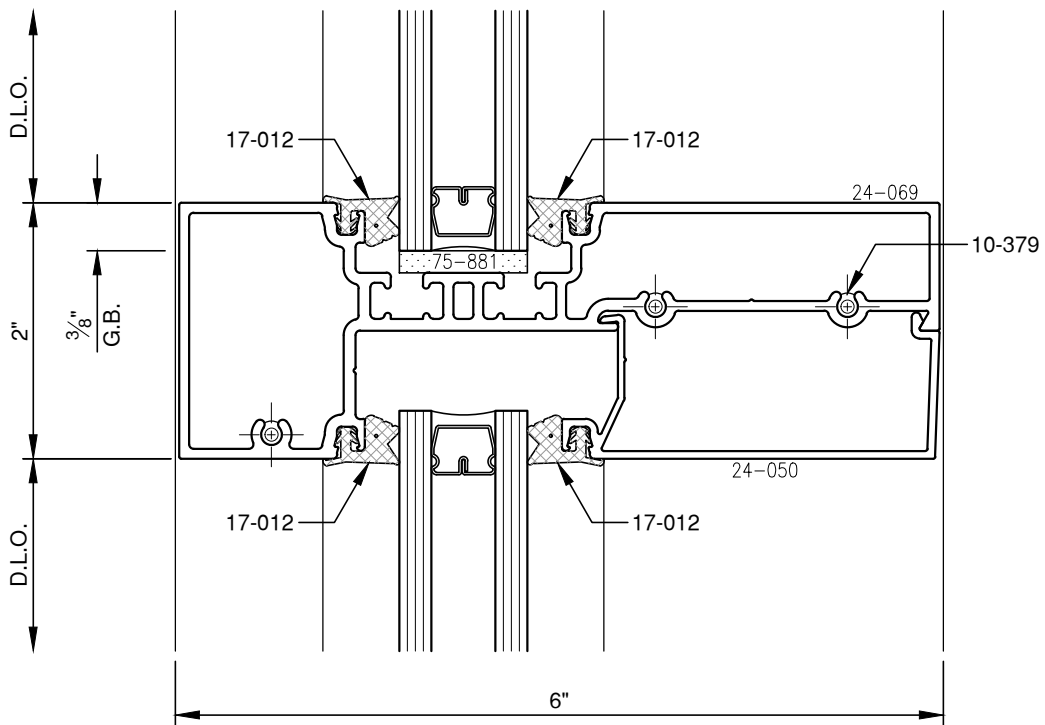

SCALE: 3/4

PITTC[®] ARCHITECTURAL METALS, INC.

1530 Landmeier Road Elk Grove Village, IL 60007 847-593-3131 fax: 847-593-9946

SCALE: 3/4

SCALE: 3/4

PITTC[®] ARCHITECTURAL METALS, INC.

1530 Landmeier Road Elk Grove Village, IL 60007 847-593-3131 fax: 847-593-9946