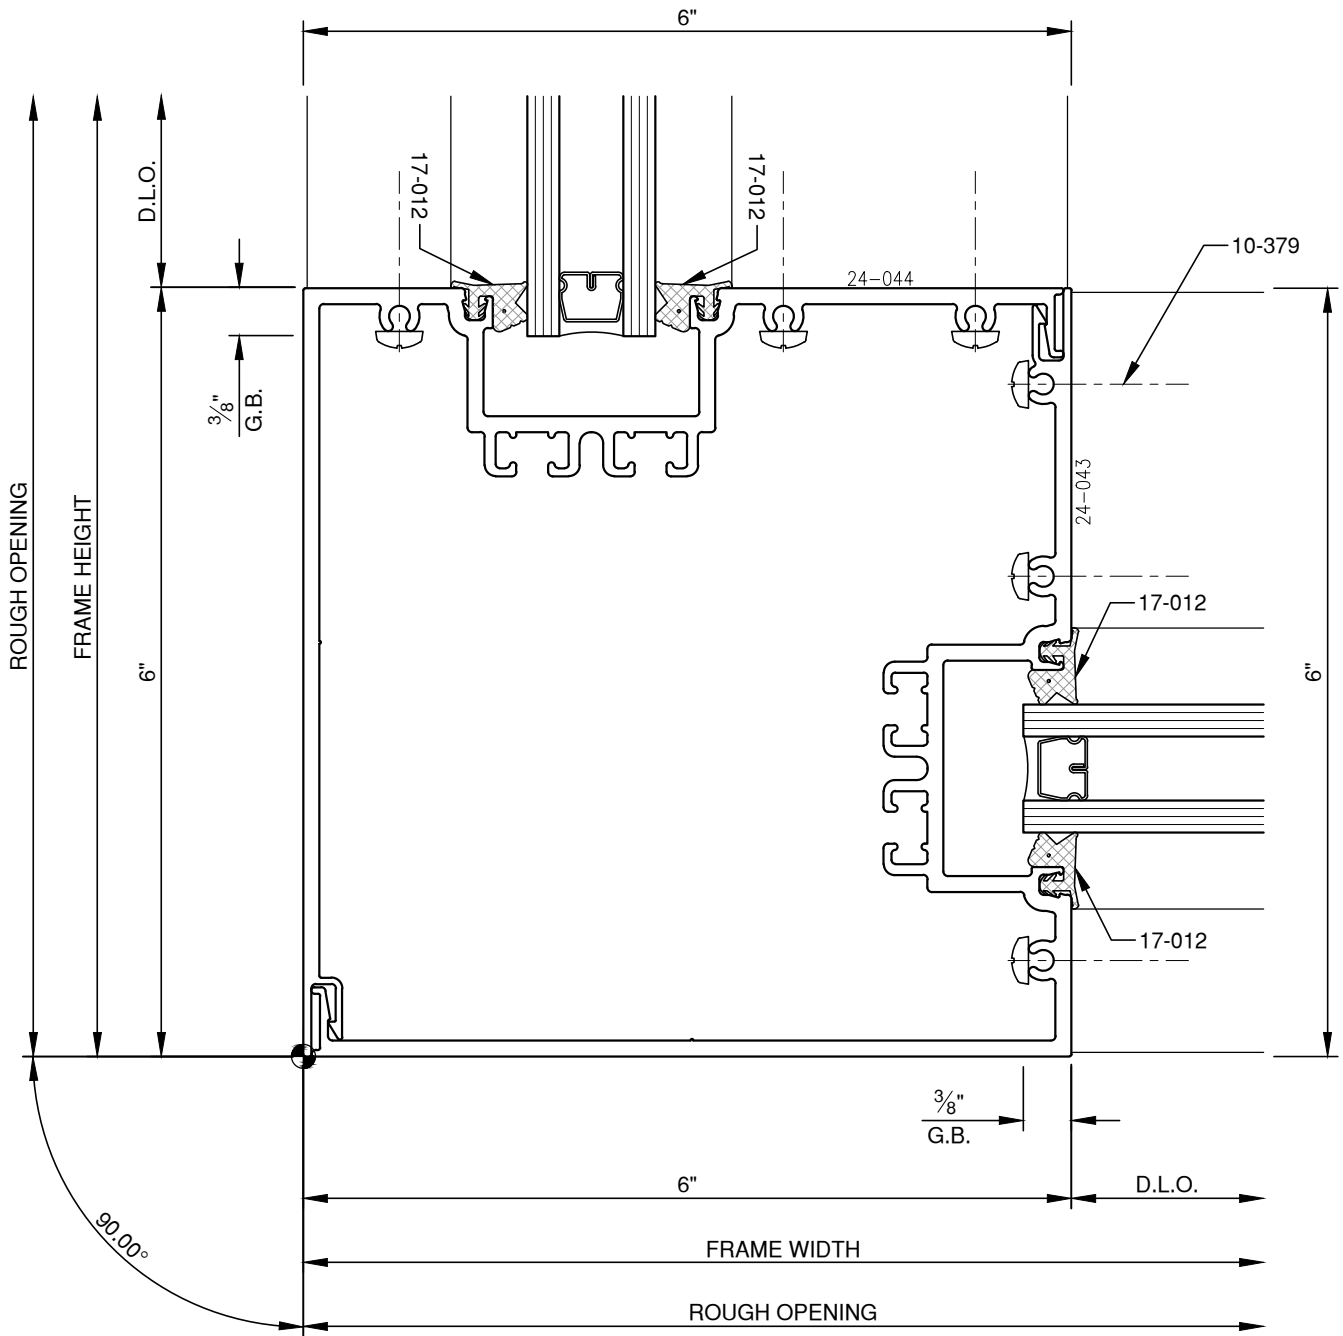

SCALE: 3/4

PITTC® ARCHITECTURAL METALS, INC.

1530 Landmeier Road Elk Grove Village, IL 60007 847-593-3131 fax: 847-593-9946