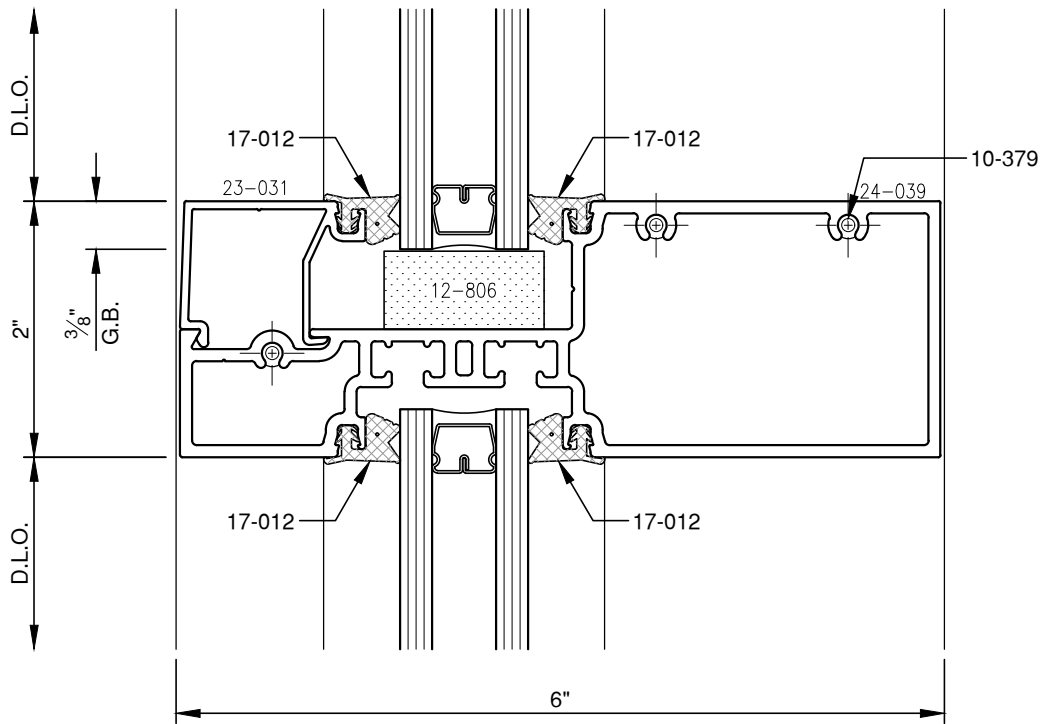

SCALE: 3/4

PITTC[®] ARCHITECTURAL METALS, INC.

1530 Landmeier Road Elk Grove Village, IL 60007 847-593-3131 fax: 847-593-9946

SCALE: 3/4

SCALE: 3/4

PITTC[®] ARCHITECTURAL METALS, INC.

1530 Landmeier Road Elk Grove Village, IL 60007 847-593-3131 fax: 847-593-9946