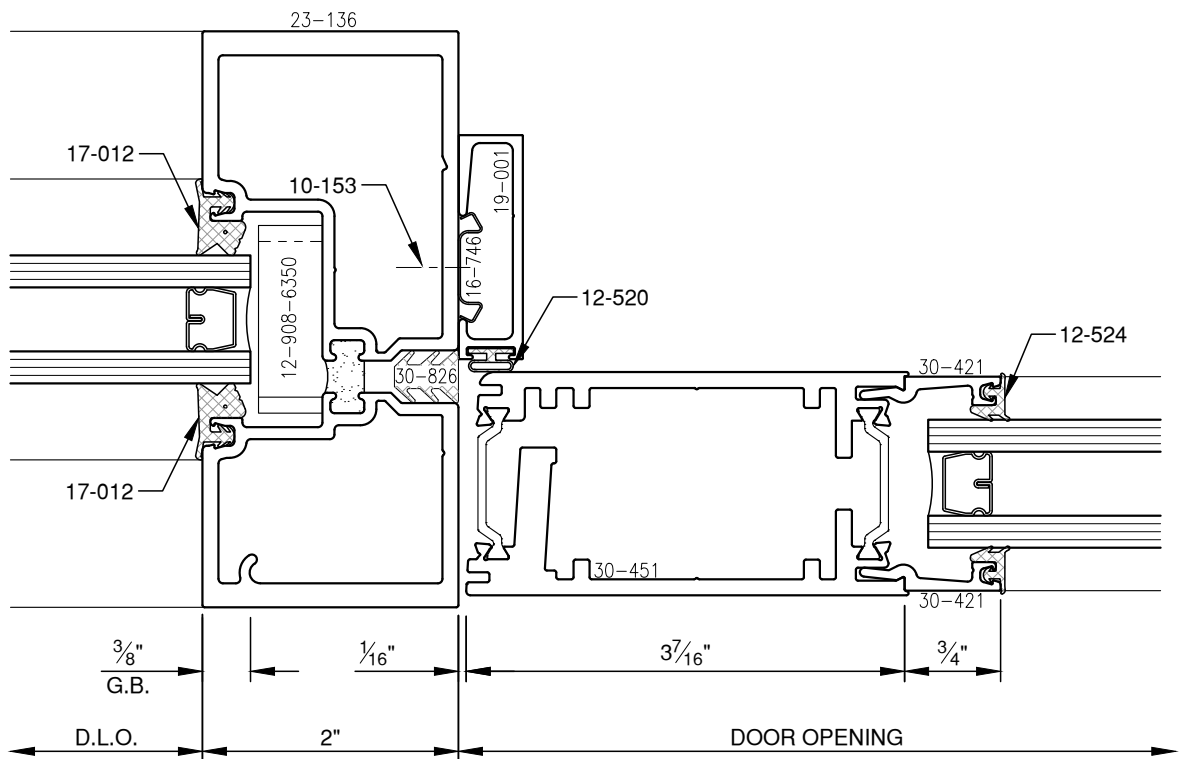

SCALE: 3/4

SCALE: 3/4

**PITTO**<sup>®</sup> ARCHITECTURAL METALS, INC.

1530 Landmeier Road Elk Grove Village, IL 60007 847-593-3131 fax: 847-593-9946

SCALE: 3/4

**PITTC**<sup>®</sup> ARCHITECTURAL METALS, INC.