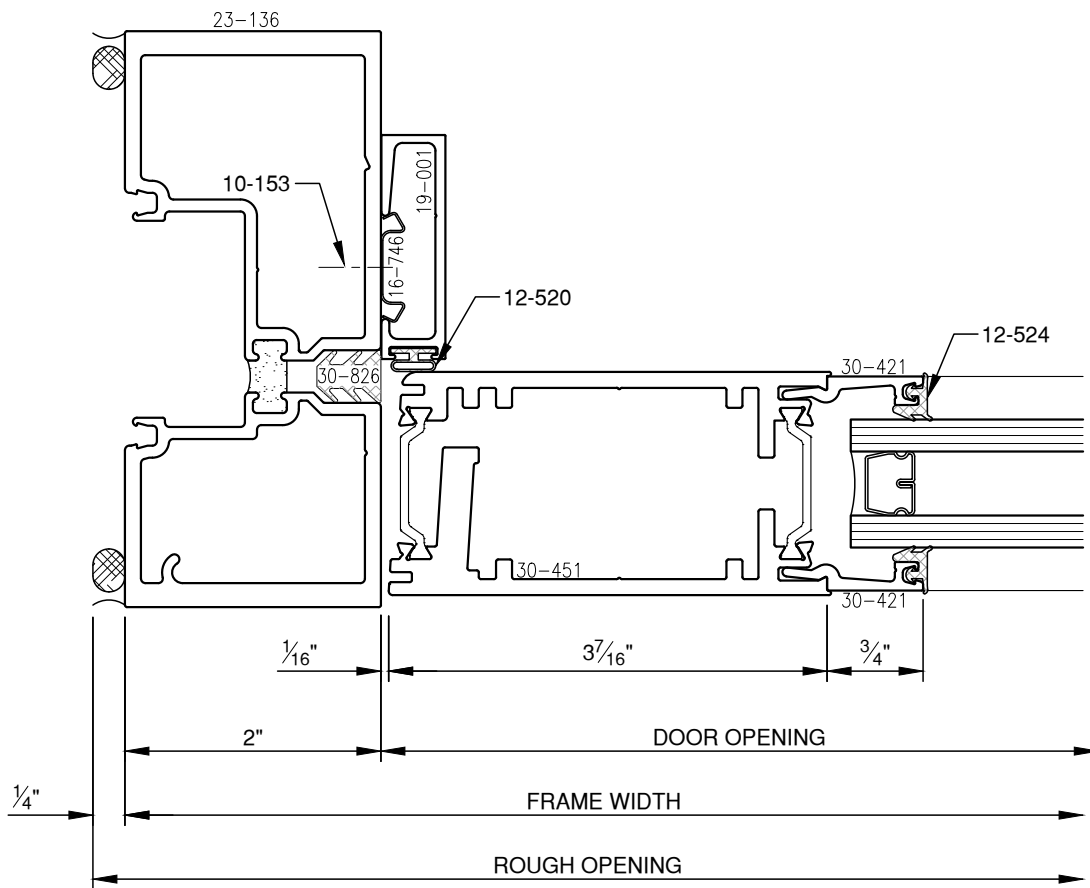

SCALE: 3/4

PITTC® ARCHITECTURAL METALS, INC.

1530 Landmeier Road Elk Grove Village, IL 60007 847-593-3131 fax: 847-593-9946