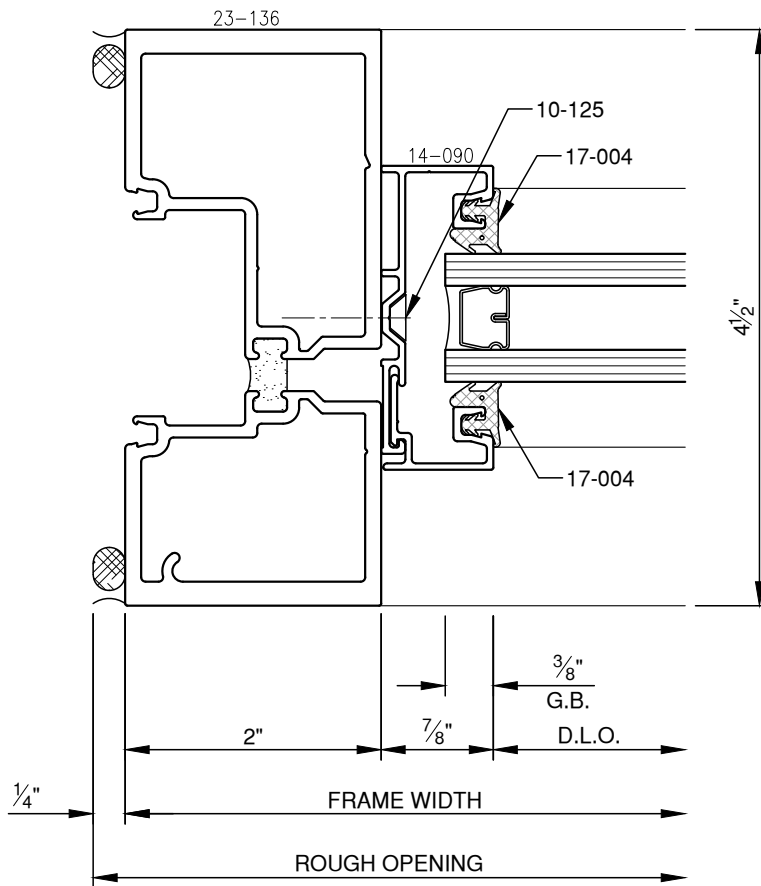

SCALE: 3/4

**PITTC**<sup>®</sup> ARCHITECTURAL METALS, INC.

1530 Landmeier Road Elk Grove Village, IL 60007 847-593-3131 fax: 847-593-9946

SCALE: 3/4