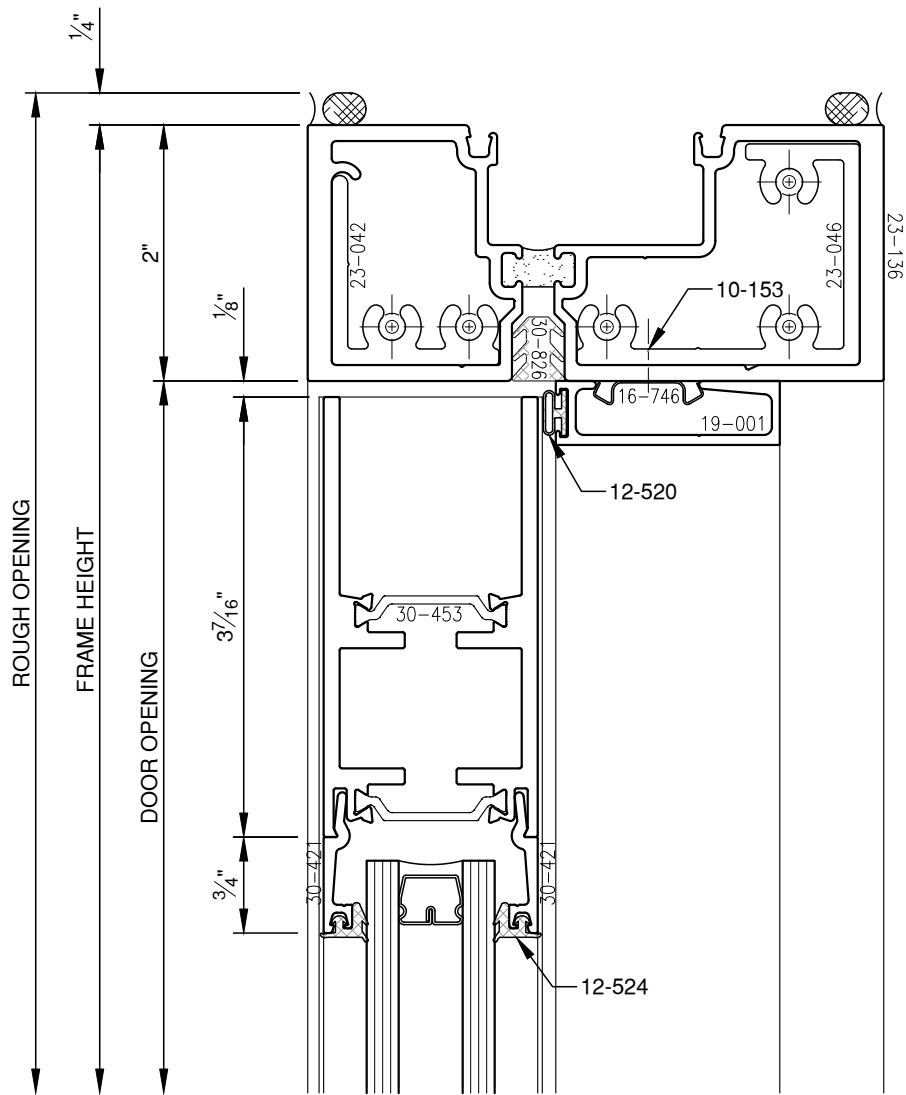

SCALE: 3/4

SCALE: 3/4

**PITTO**<sup>®</sup> ARCHITECTURAL METALS, INC.

1530 Landmeier Road Elk Grove Village, IL 60007 847-593-3131 fax: 847-593-9946

SCALE: 3/4

**PITTC**<sup>®</sup> ARCHITECTURAL METALS, INC.

SCALE: 3/4

**PITTC**<sup>®</sup> ARCHITECTURAL METALS, INC.

1530 Landmeier Road Elk Grove Village, IL 60007 847-593-3131 fax: 847-593-9946

SCALE: 3/4