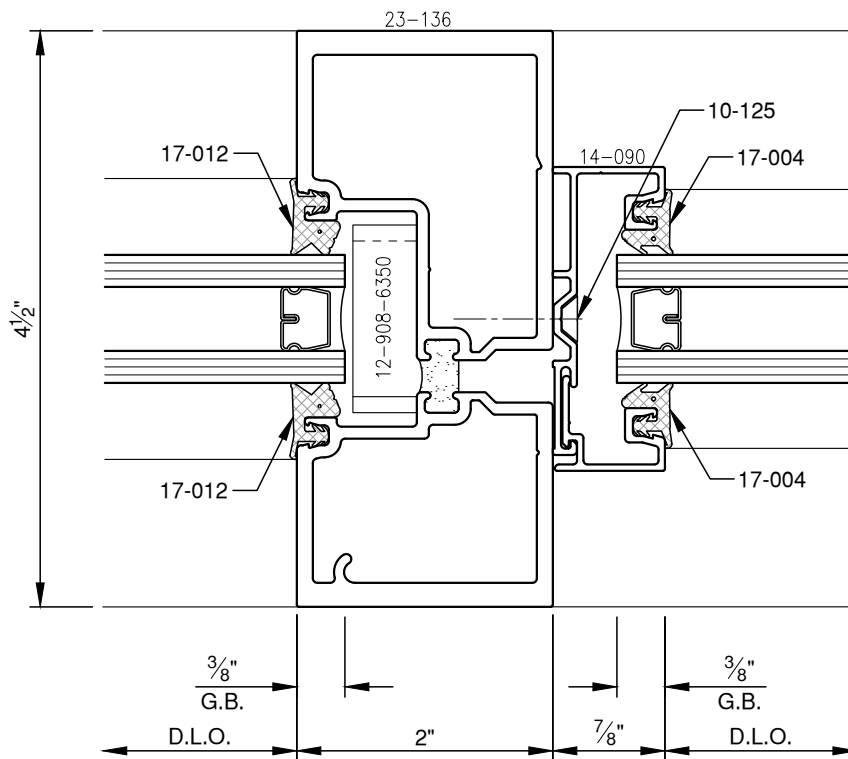

SCALE: 3/4

SCALE: 3/4

**PITTO**<sup>®</sup> ARCHITECTURAL METALS, INC.

1530 Landmeier Road Elk Grove Village, IL 60007 847-593-3131 fax: 847-593-9946

SCALE: 3/4

**PITTC**<sup>®</sup> ARCHITECTURAL METALS, INC.

SCALE: 3/4

**PITTC**<sup>®</sup> ARCHITECTURAL METALS, INC.

1530 Landmeier Road Elk Grove Village, IL 60007 847-593-3131 fax: 847-593-9946

SCALE: 3/4