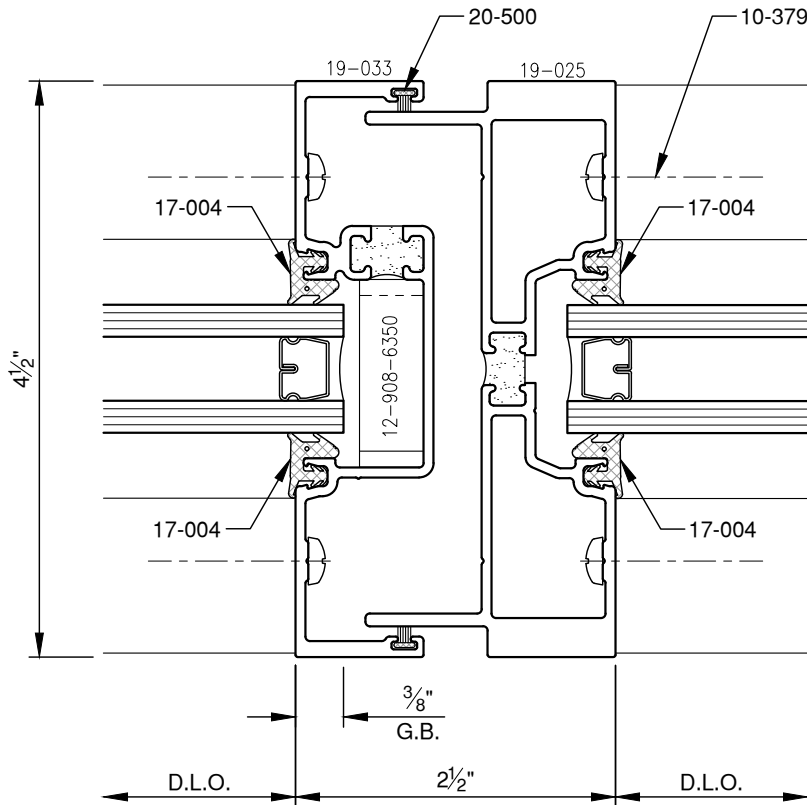

SCALE: 3/4

PITTC® ARCHITECTURAL METALS, INC.

1530 Landmeier Road Elk Grove Village, IL 60007 847-593-3131 fax: 847-593-9946