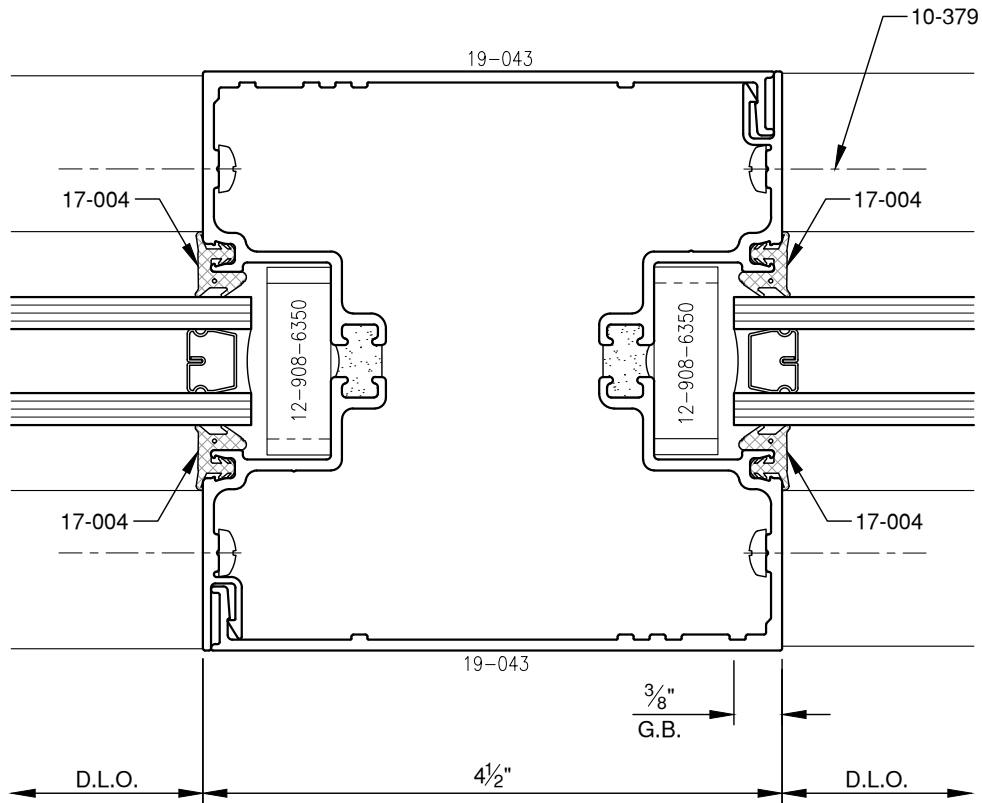

SCALE: 3/4

PITTC[®] ARCHITECTURAL METALS, INC.

1530 Landmeier Road Elk Grove Village, IL 60007 847-593-3131 fax: 847-593-9946

SCALE: 3/4

PITTC[®] ARCHITECTURAL METALS, INC.

1530 Landmeier Road Elk Grove Village, IL 60007 847-593-3131 fax: 847-593-9946