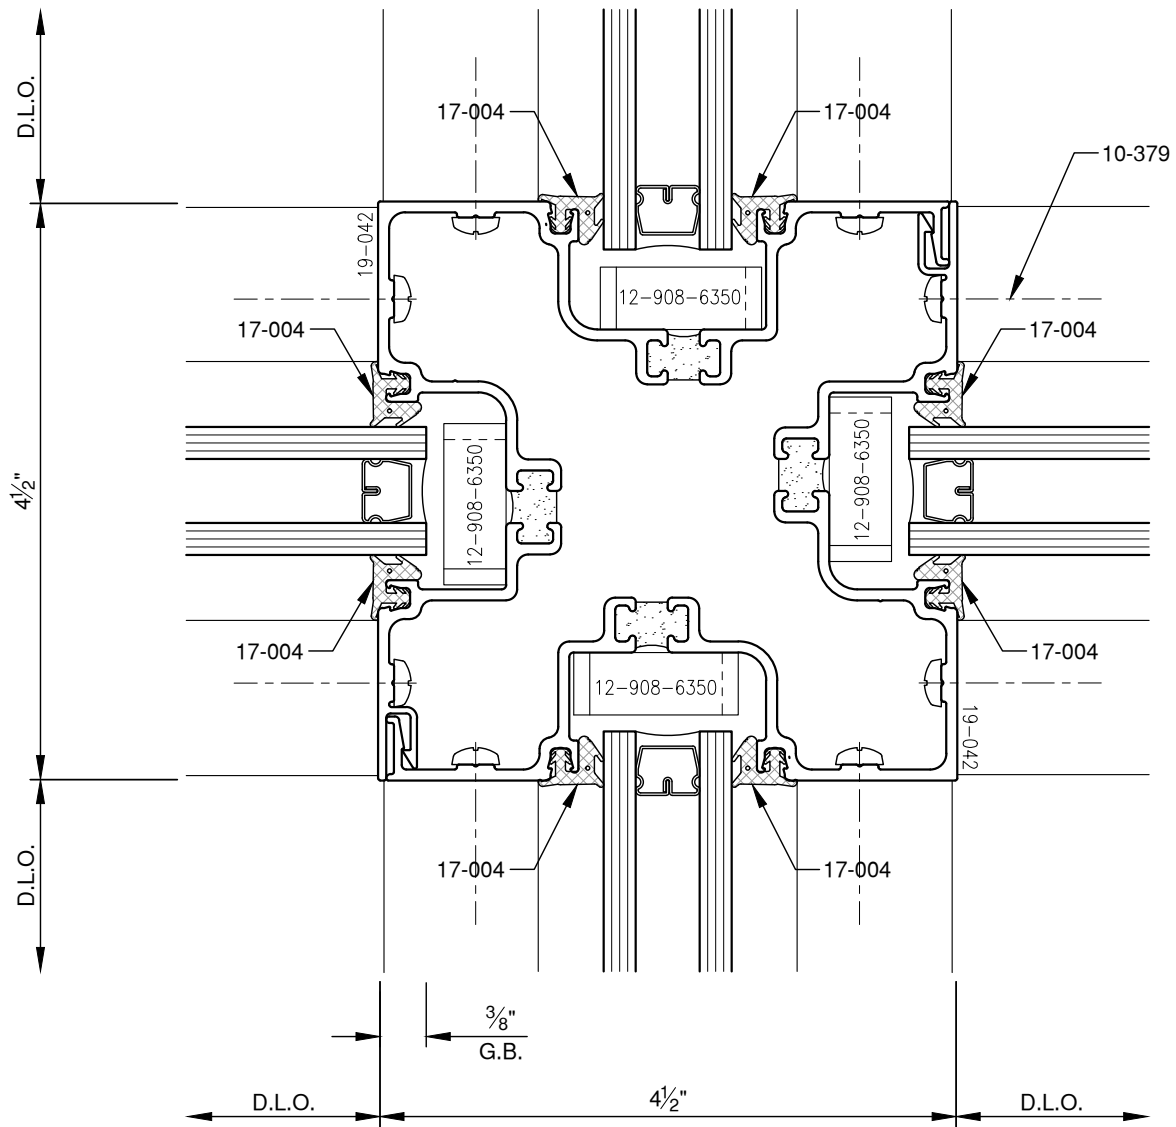

SCALE: 3/4

PITTC[®] ARCHITECTURAL METALS, INC.

1530 Landmeier Road Elk Grove Village, IL 60007 847-593-3131 fax: 847-593-9946

SCALE: 3/4

PITTC[®] ARCHITECTURAL METALS, INC.

1530 Landmeier Road Elk Grove Village, IL 60007 847-593-3131 fax: 847-593-9946