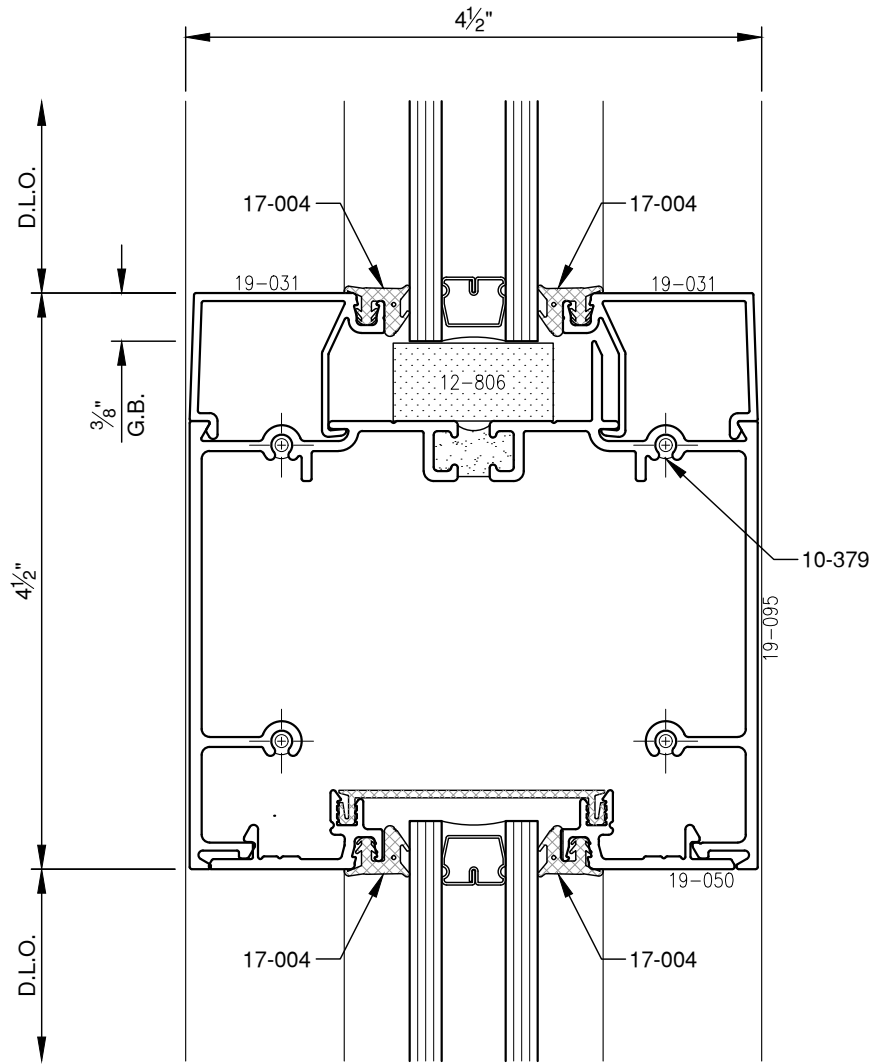

SCALE: 3/4

PITTC[®] ARCHITECTURAL METALS, INC.

1530 Landmeier Road Elk Grove Village, IL 60007 847-593-3131 fax: 847-593-9946

SCALE: 3/4

SCALE: 3/4

PITTC[®] ARCHITECTURAL METALS, INC.

1530 Landmeier Road Elk Grove Village, IL 60007 847-593-3131 fax: 847-593-9946