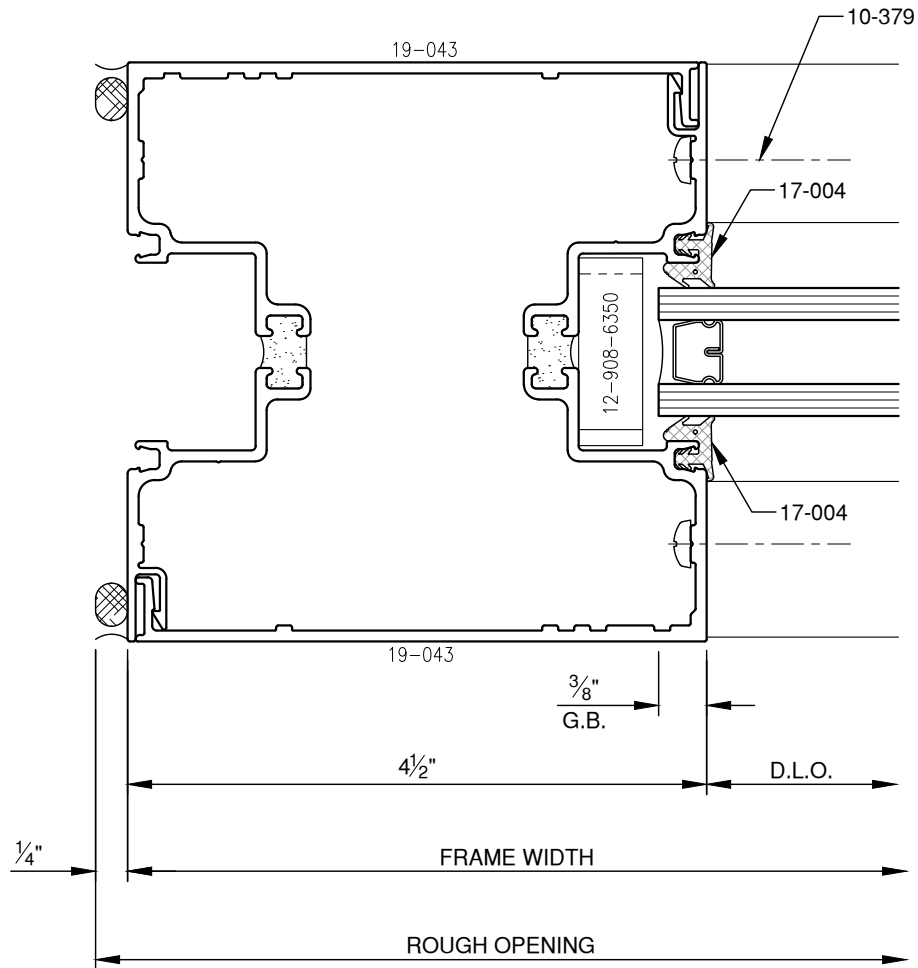

SCALE: 3/4

PITTC® ARCHITECTURAL METALS, INC.

1530 Landmeier Road Elk Grove Village, IL 60007 847-593-3131 fax: 847-593-9946