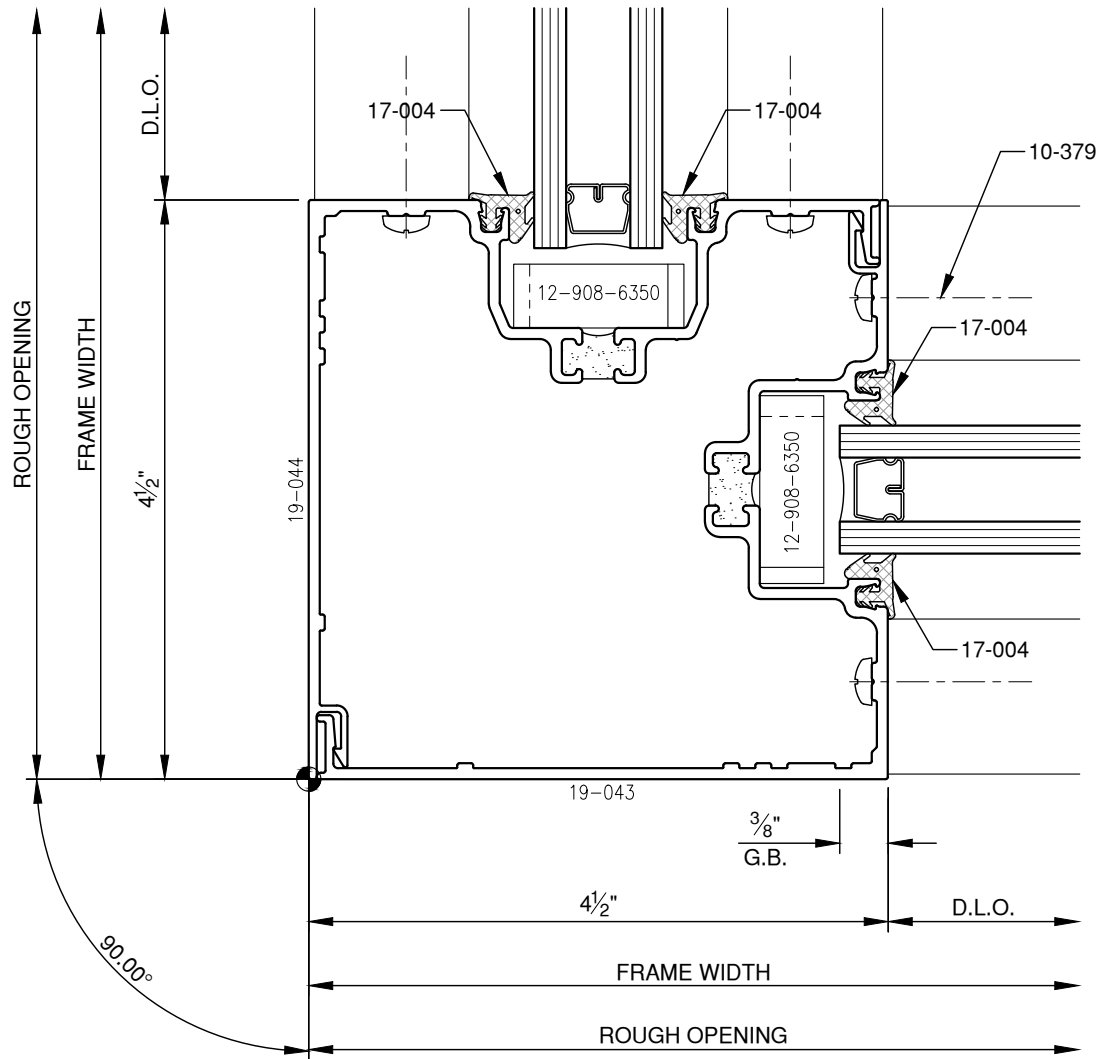

SCALE: 3/4

PITTC® ARCHITECTURAL METALS, INC.

1530 Landmeier Road Elk Grove Village, IL 60007 847-593-3131 fax: 847-593-9946