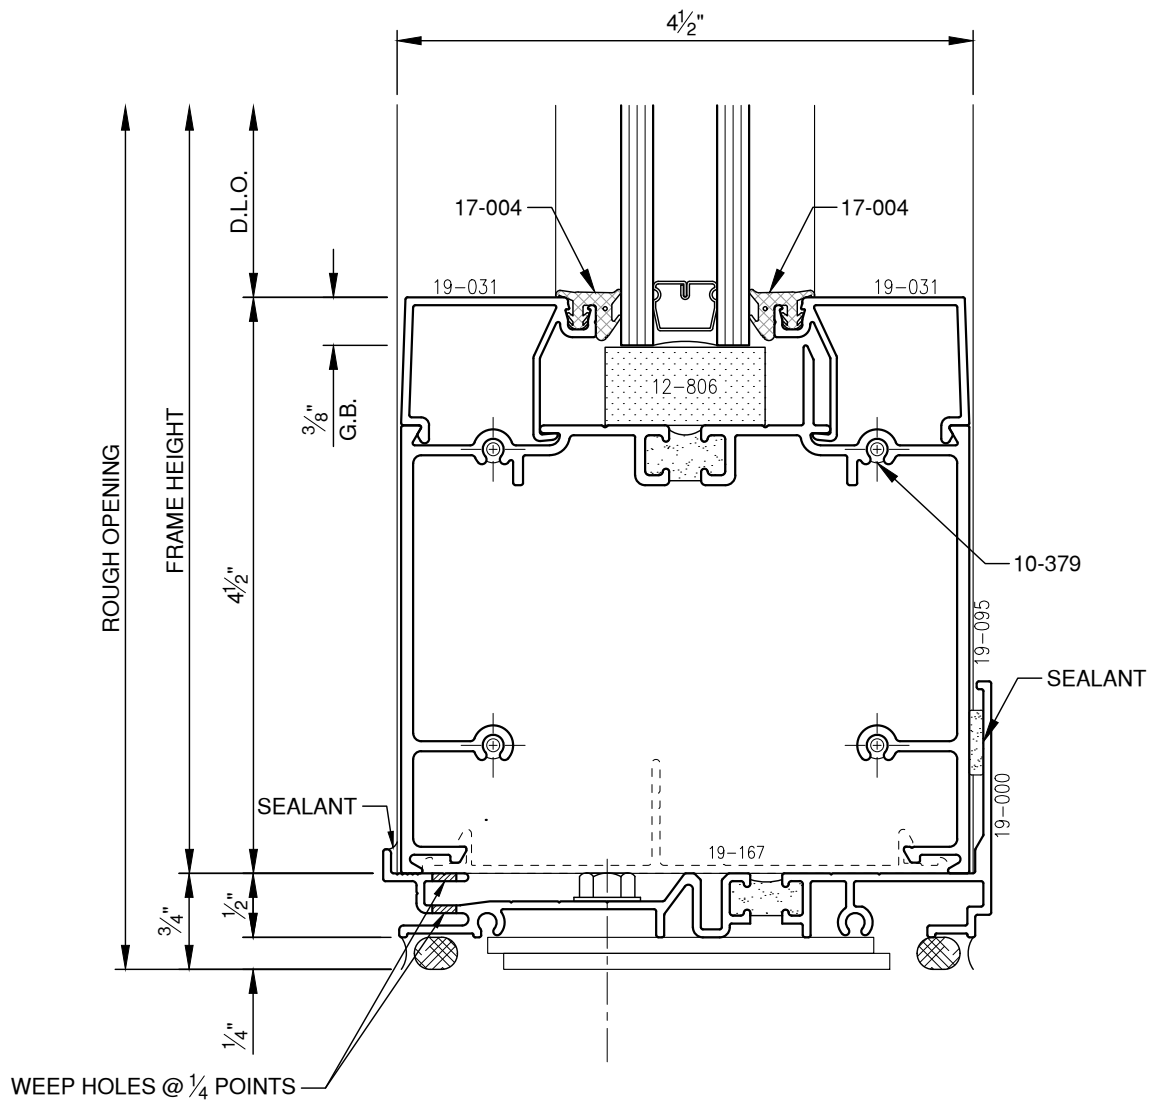

SCALE: 3/4

PITTC[®] ARCHITECTURAL METALS, INC.

1530 Landmeier Road Elk Grove Village, IL 60007 847-593-3131 fax: 847-593-9946

SCALE: 3/4

SCALE: 3/4

SCALE: 3/4

SCALE: 3/4

PITTC[®] ARCHITECTURAL METALS, INC.