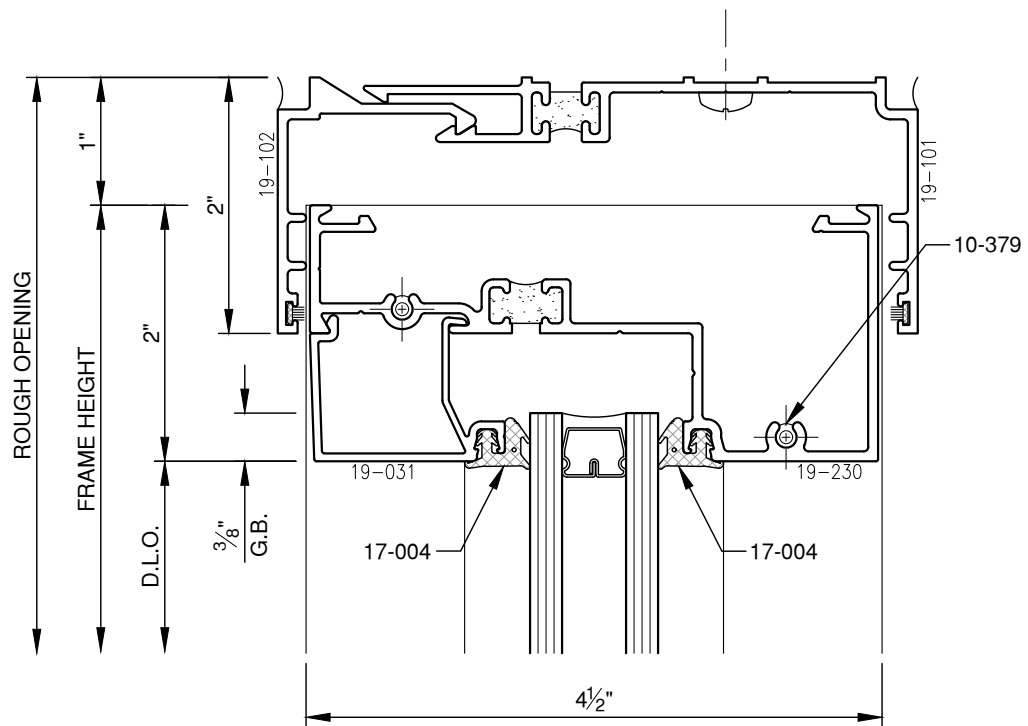

SCALE: 3/4

PITTC® ARCHITECTURAL METALS, INC.

1530 Landmeier Road Elk Grove Village, IL 60007 847-593-3131 fax: 847-593-9946