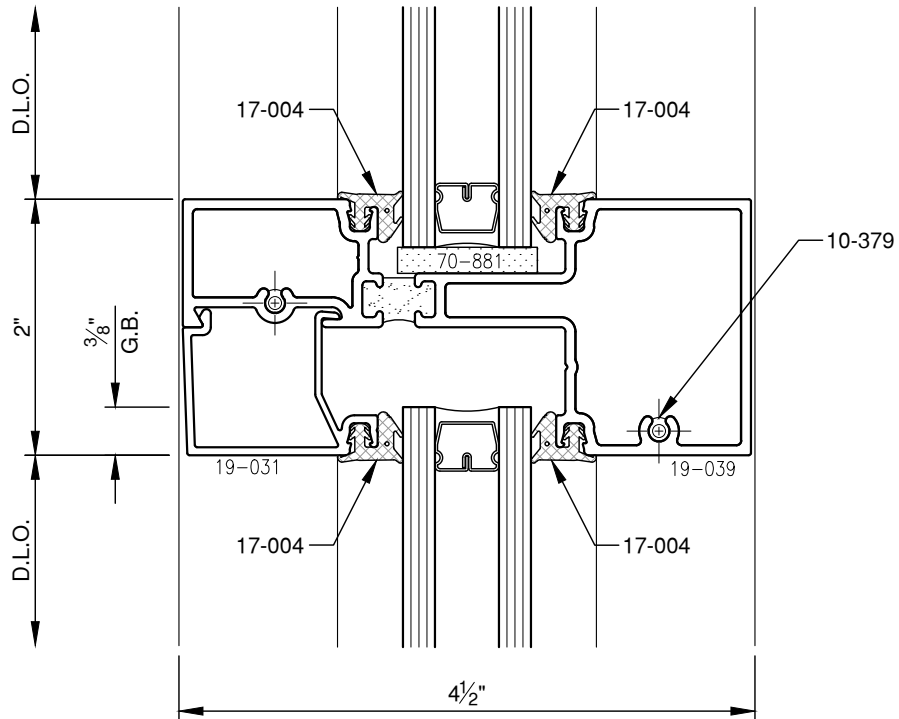

SCALE: 3/4

SCALE: 3/4

SCALE: 3/4

SCALE: 3/4

PITTC[®] ARCHITECTURAL METALS, INC.

1530 Landmeier Road Elk Grove Village, IL 60007 847-593-3131 fax: 847-593-9946

SCALE: 3/4

PITTC[®] ARCHITECTURAL METALS, INC.