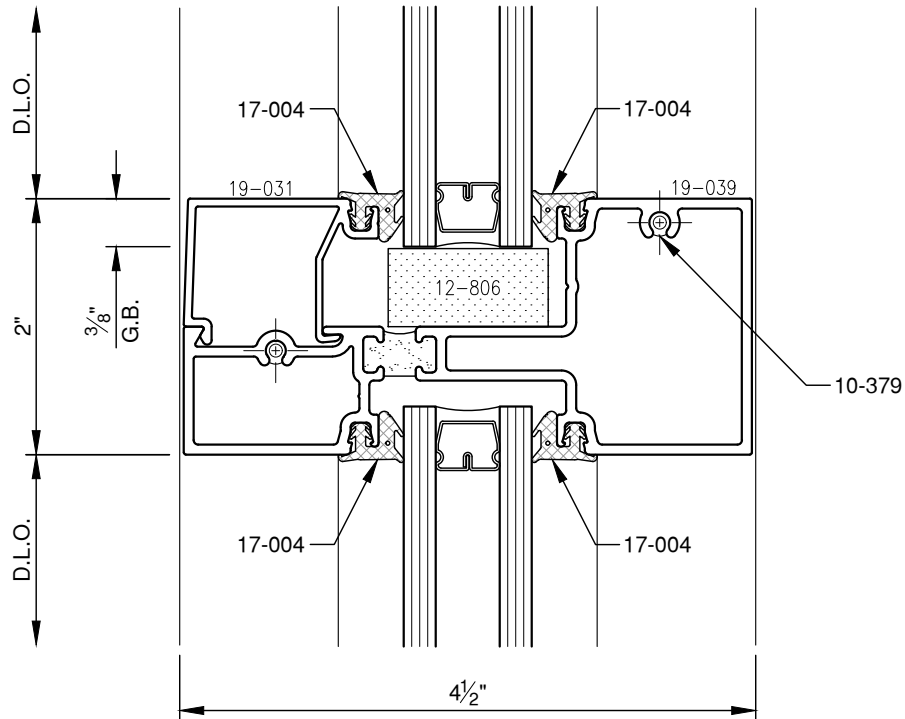

SCALE: 3/4

SCALE: 3/4

SCALE: 3/4

SCALE: 3/4

PITTC[®] ARCHITECTURAL METALS, INC.

1530 Landmeier Road Elk Grove Village, IL 60007 847-593-3131 fax: 847-593-9946

SCALE: 3/4

PITTC[®] ARCHITECTURAL METALS, INC.