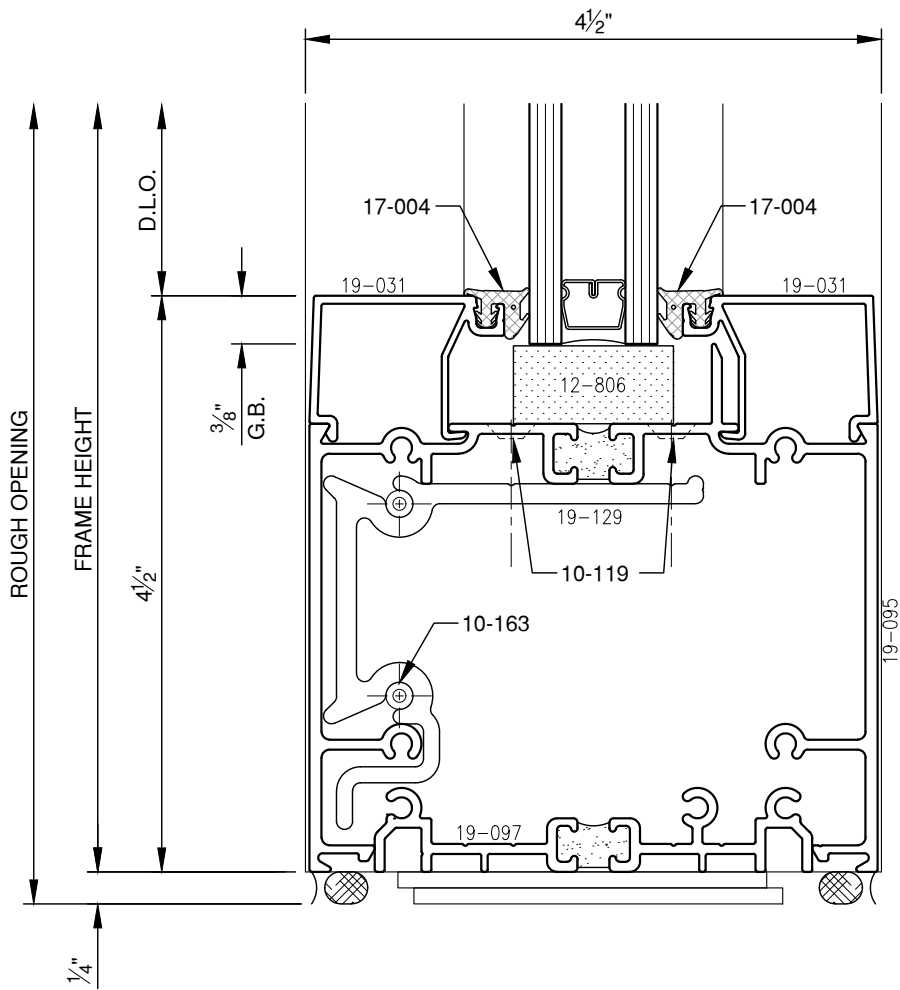

SCALE: 3/4

PITTC[®] ARCHITECTURAL METALS, INC.

1530 Landmeier Road Elk Grove Village, IL 60007 847-593-3131 fax: 847-593-9946

SCALE: 3/4

SCALE: 3/4

SCALE: 3/4

SCALE: 3/4

PITTC[®] ARCHITECTURAL METALS, INC.