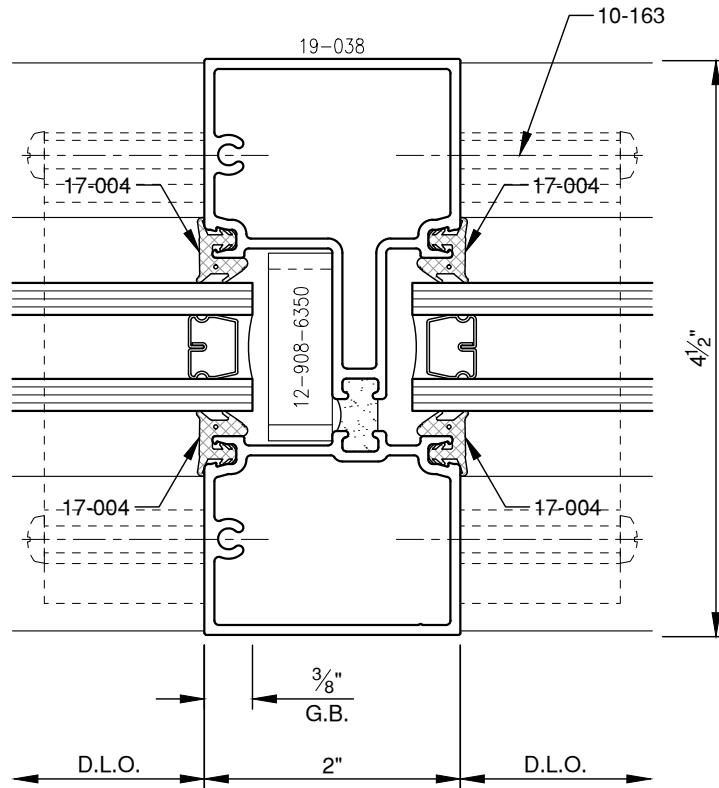

SCALE: 3/4

PITTC® ARCHITECTURAL METALS, INC.

1530 Landmeier Road Elk Grove Village, IL 60007 847-593-3131 fax: 847-593-9946