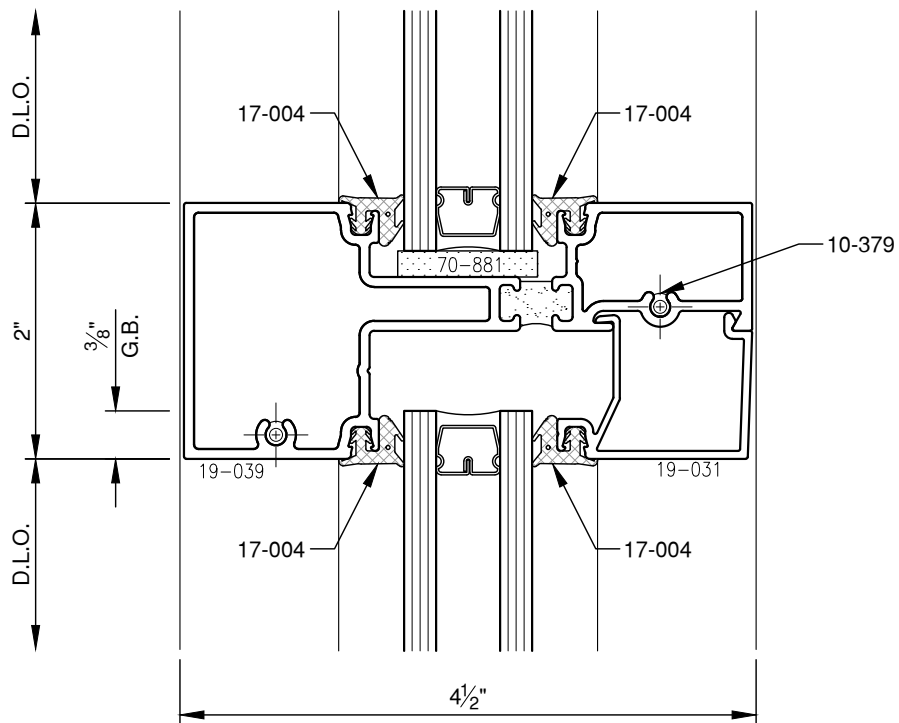

SCALE: 3/4

SCALE: 3/4

SCALE: 3/4

SCALE: 3/4

PITTC[®] ARCHITECTURAL METALS, INC.

1530 Landmeier Road Elk Grove Village, IL 60007 847-593-3131 fax: 847-593-9946

SCALE: 3/4

PITTC[®] ARCHITECTURAL METALS, INC.