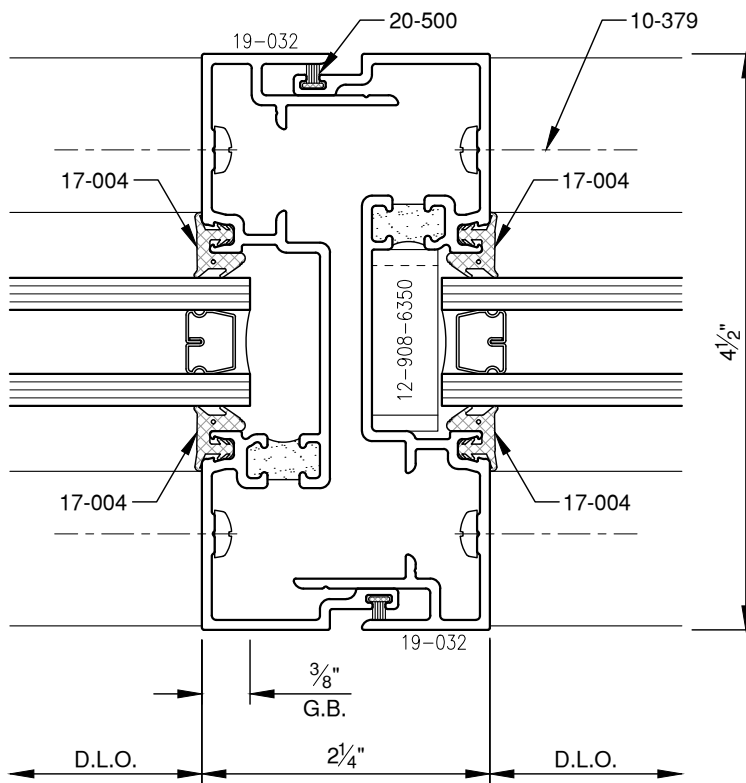

1530 Landmeier Road Elk Grove Village, IL 60007 847-593-3131 fax: 847-593-9946

SCALE: 3/4

SCALE: 3/4

PITTC[®] ARCHITECTURAL METALS, INC.

1530 Landmeier Road Elk Grove Village, IL 60007 847-593-3131 fax: 847-593-9946