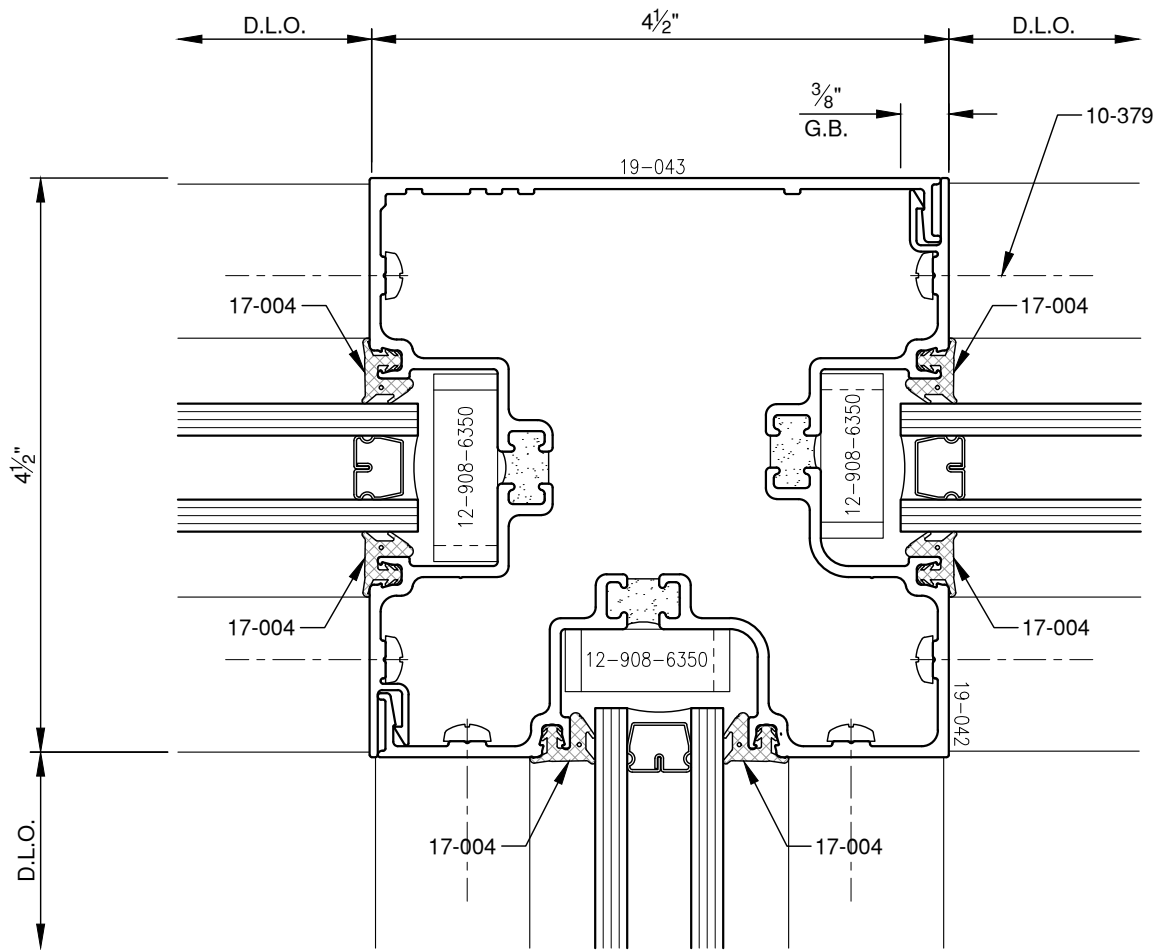

SCALE: 3/4

PITTC® ARCHITECTURAL METALS, INC.

1530 Landmeier Road Elk Grove Village, IL 60007 847-593-3131 fax: 847-593-9946