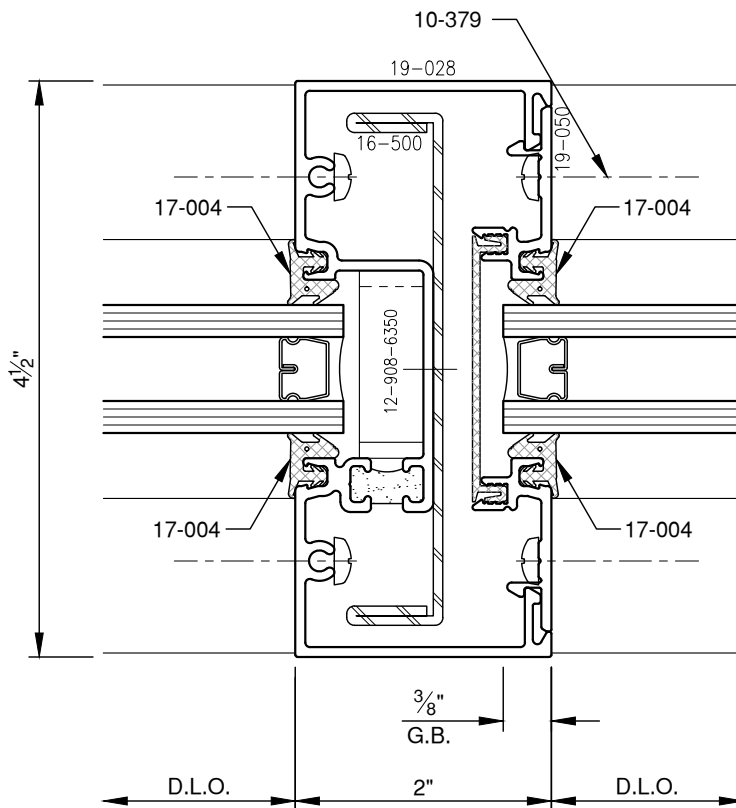

SCALE: 3/4

PITTC® ARCHITECTURAL METALS, INC.

1530 Landmeier Road Elk Grove Village, IL 60007 847-593-3131 fax: 847-593-9946