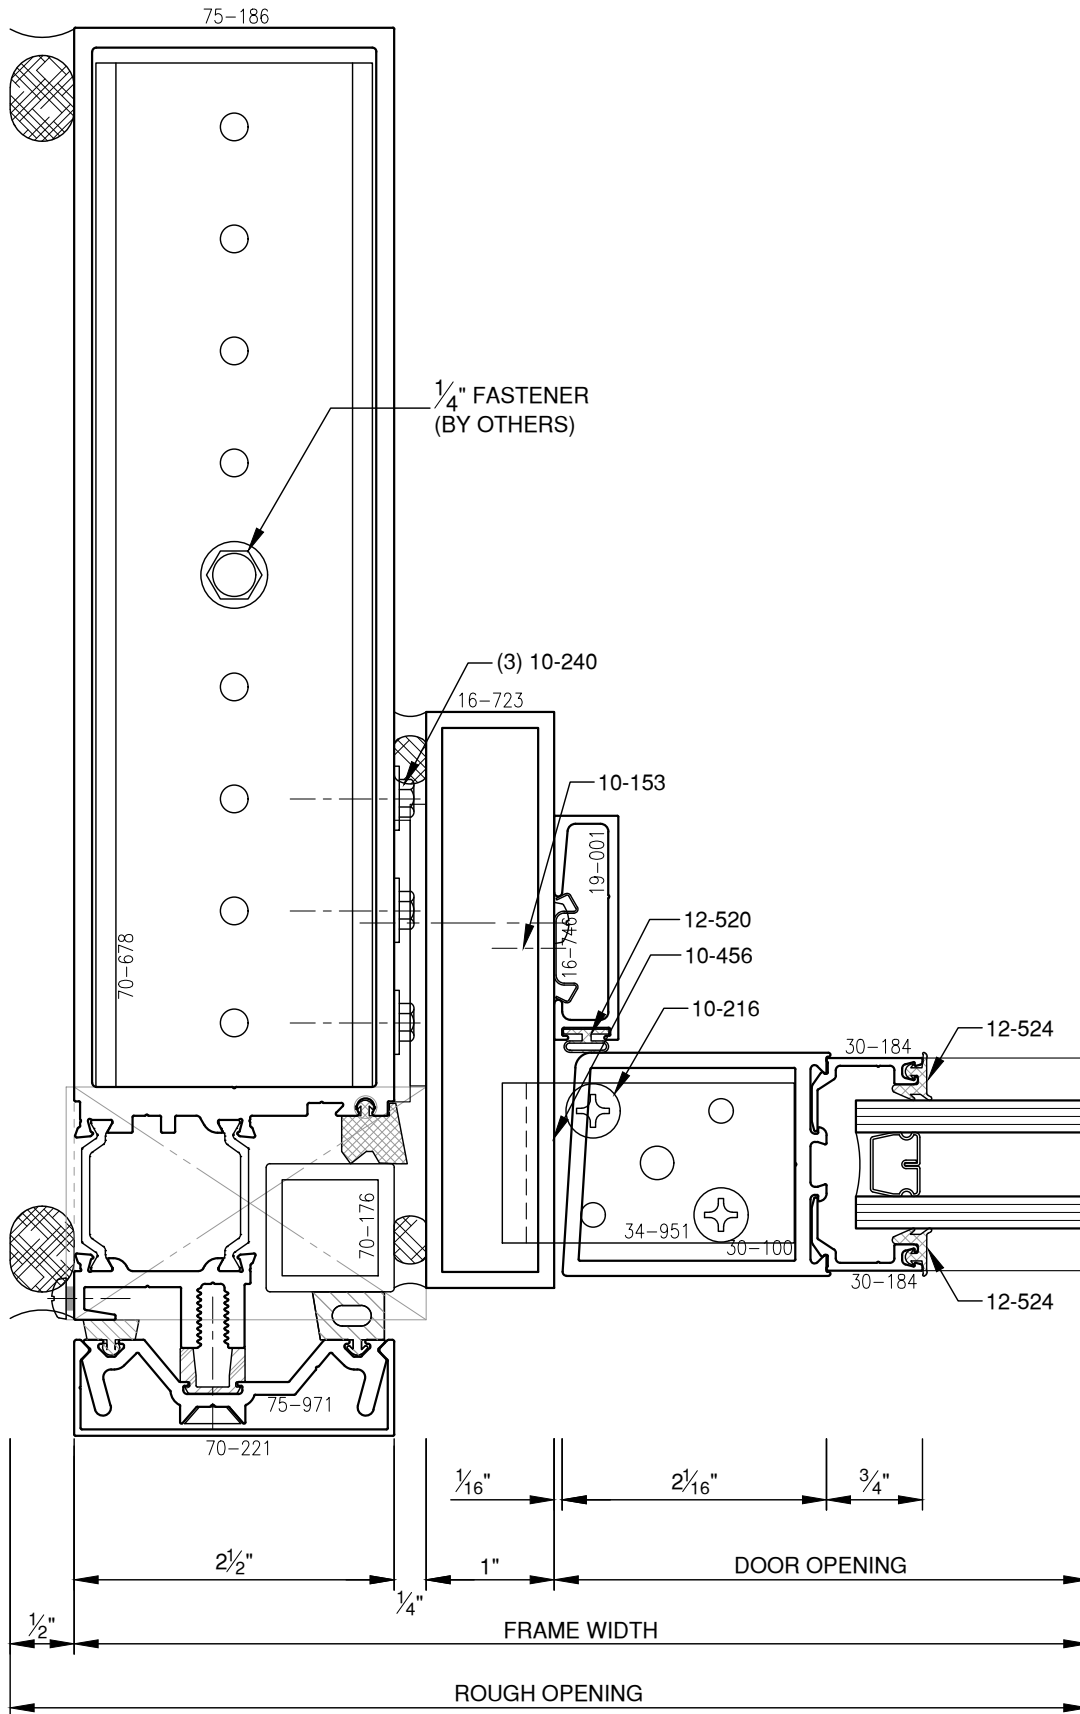

SCALE: 3/4

PITTC® ARCHITECTURAL METALS, INC.

1530 Landmeier Road Elk Grove Village, IL 60007 847-593-3131 fax: 847-593-9946