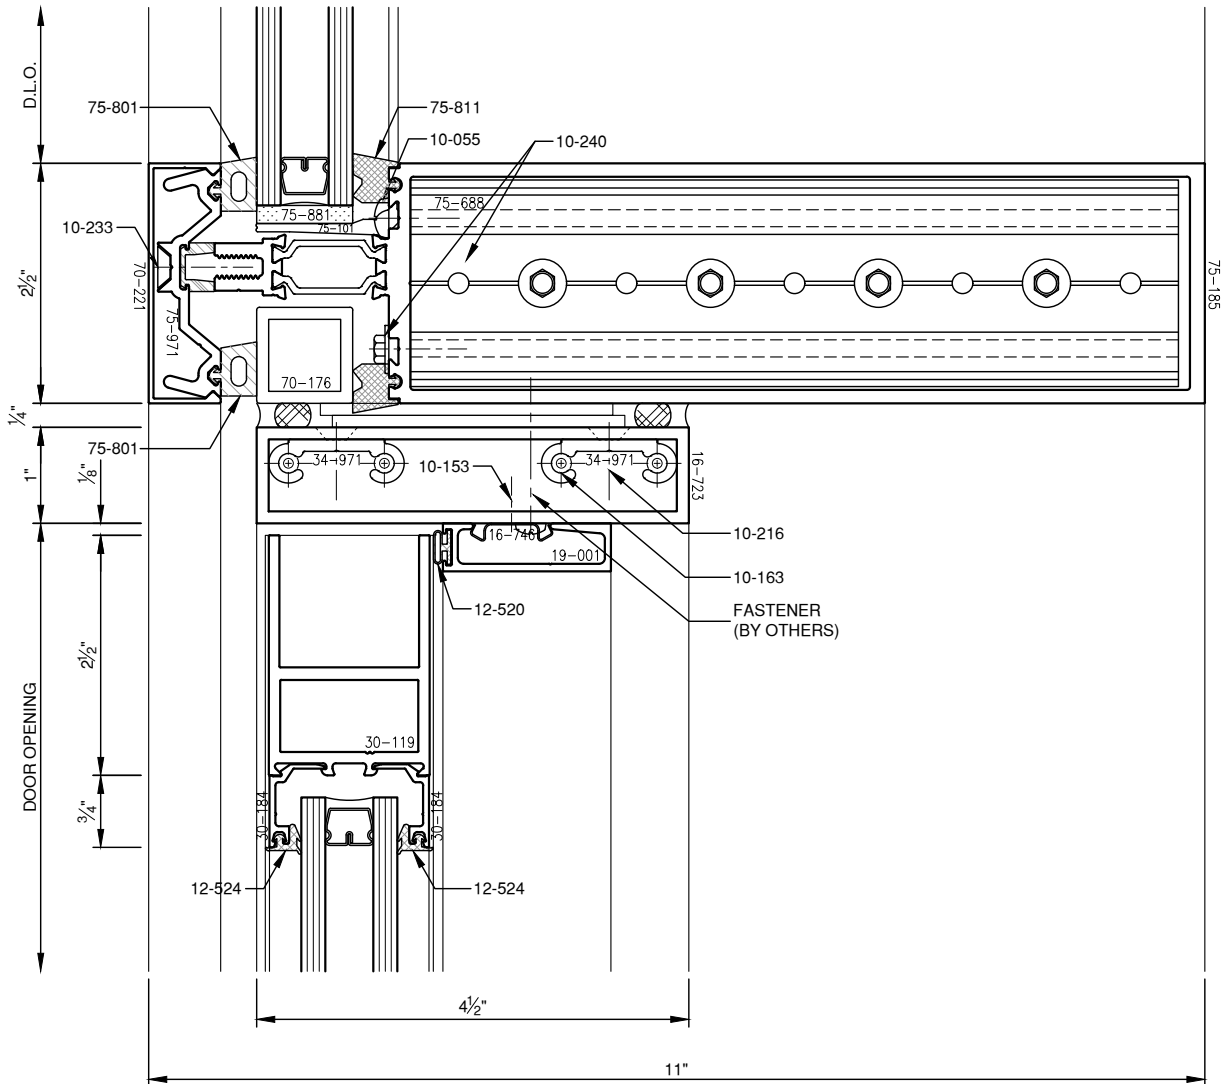

SCALE: HALF

**PITTC<sup>®</sup>** ARCHITECTURAL METALS, INC.

1530 Landmeier Road Elk Grove Village, IL 60007 847-593-3131 fax: 847-593-9946

SCALE: HALF

SCALE: HALF

SCALE: HALF

**PITTC<sup>®</sup>** ARCHITECTURAL METALS, INC.