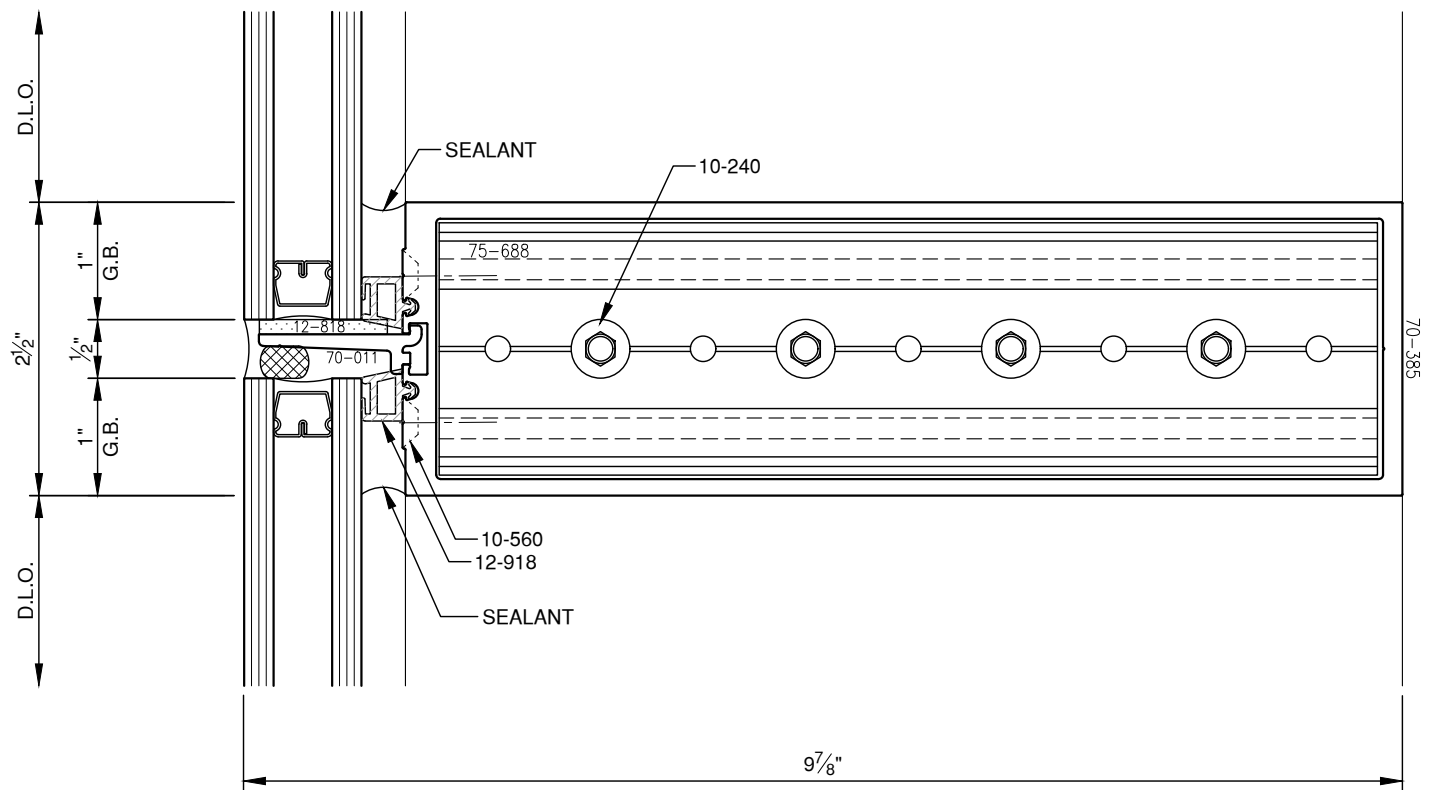

SCALE: NONE

PITTC® ARCHITECTURAL METALS, INC.

1530 Landmeier Road Elk Grove Village, IL 60007 847-593-3131 fax: 847-593-9946