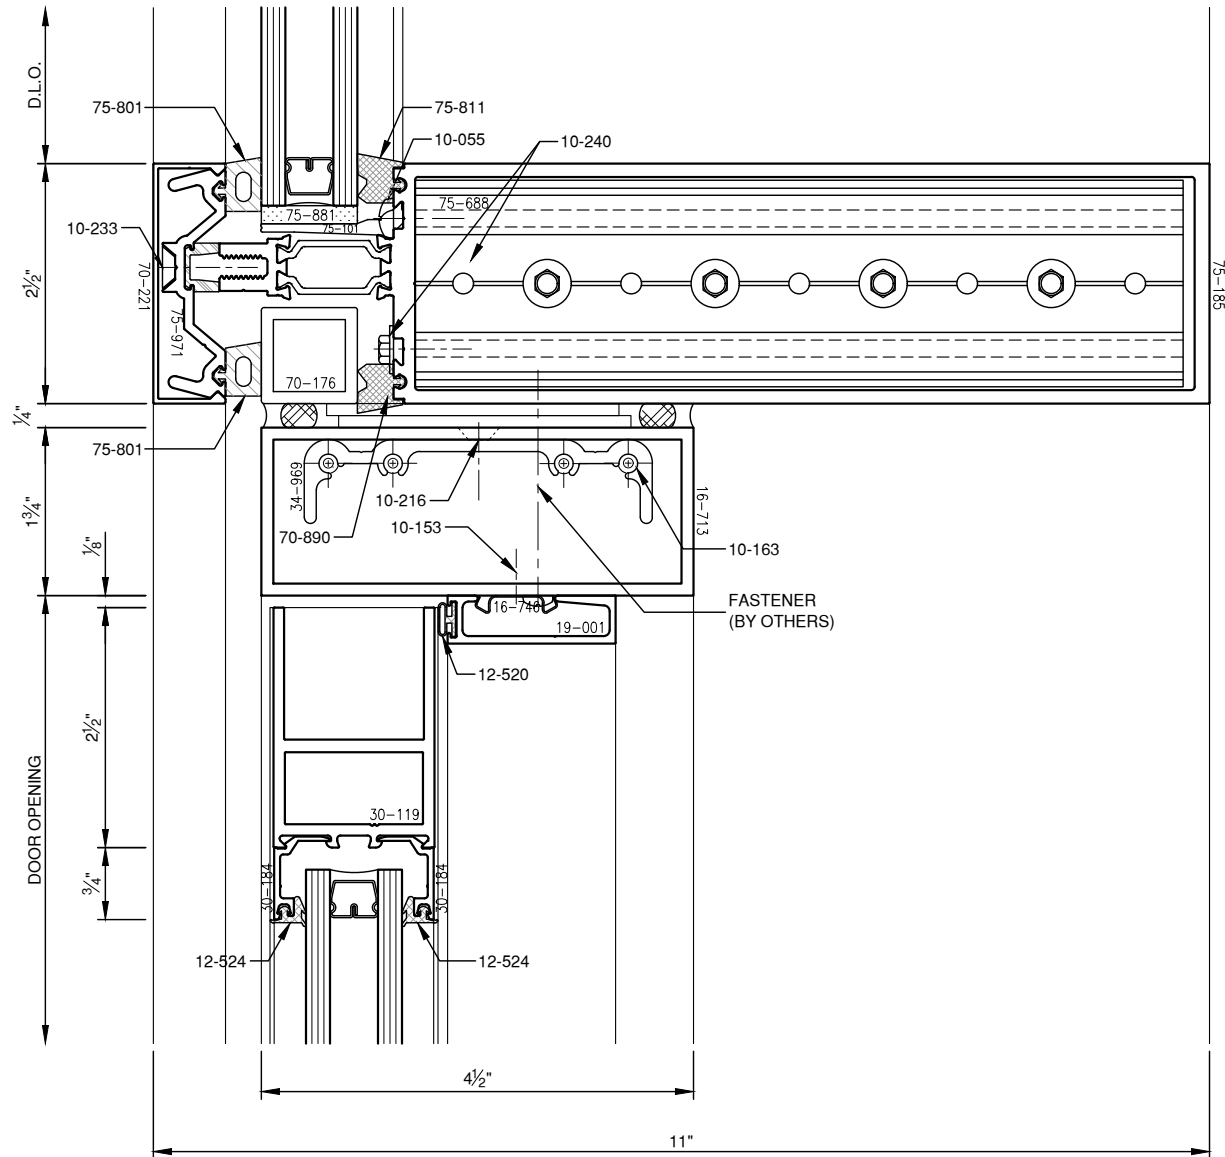

SCALE: HALF

**PITTC<sup>®</sup>** ARCHITECTURAL METALS, INC.

1530 Landmeier Road Elk Grove Village, IL 60007 847-593-3131 fax: 847-593-9946

SCALE: HALF

SCALE: HALF

SCALE: HALF

**PITTC<sup>®</sup>** ARCHITECTURAL METALS, INC.