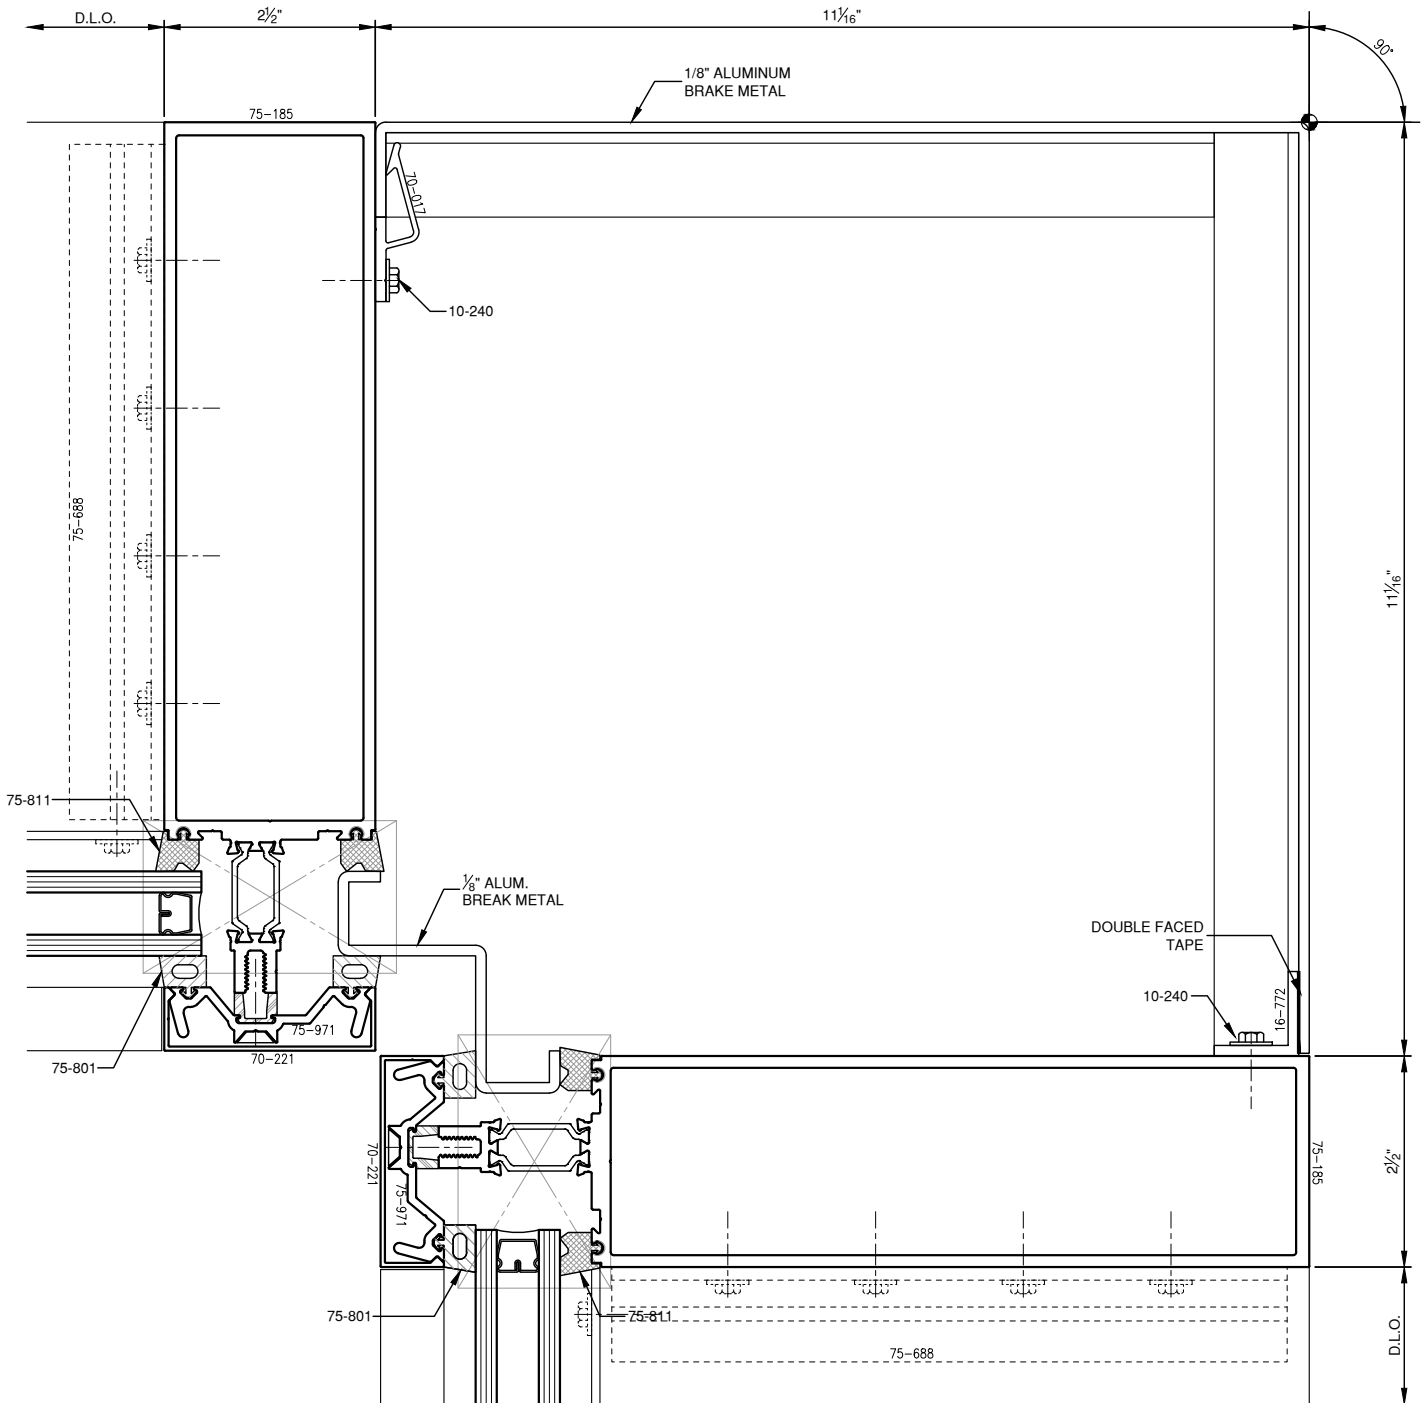

SCALE: HALF

SCALE: HALF

**PITTC<sup>®</sup>** ARCHITECTURAL METALS, INC.

1530 Landmeier Road Elk Grove Village, IL 60007 847-593-3131 fax: 847-593-9946

SCALE: NONE

SCALE: NONE

**PITTC<sup>®</sup>** ARCHITECTURAL METALS, INC.