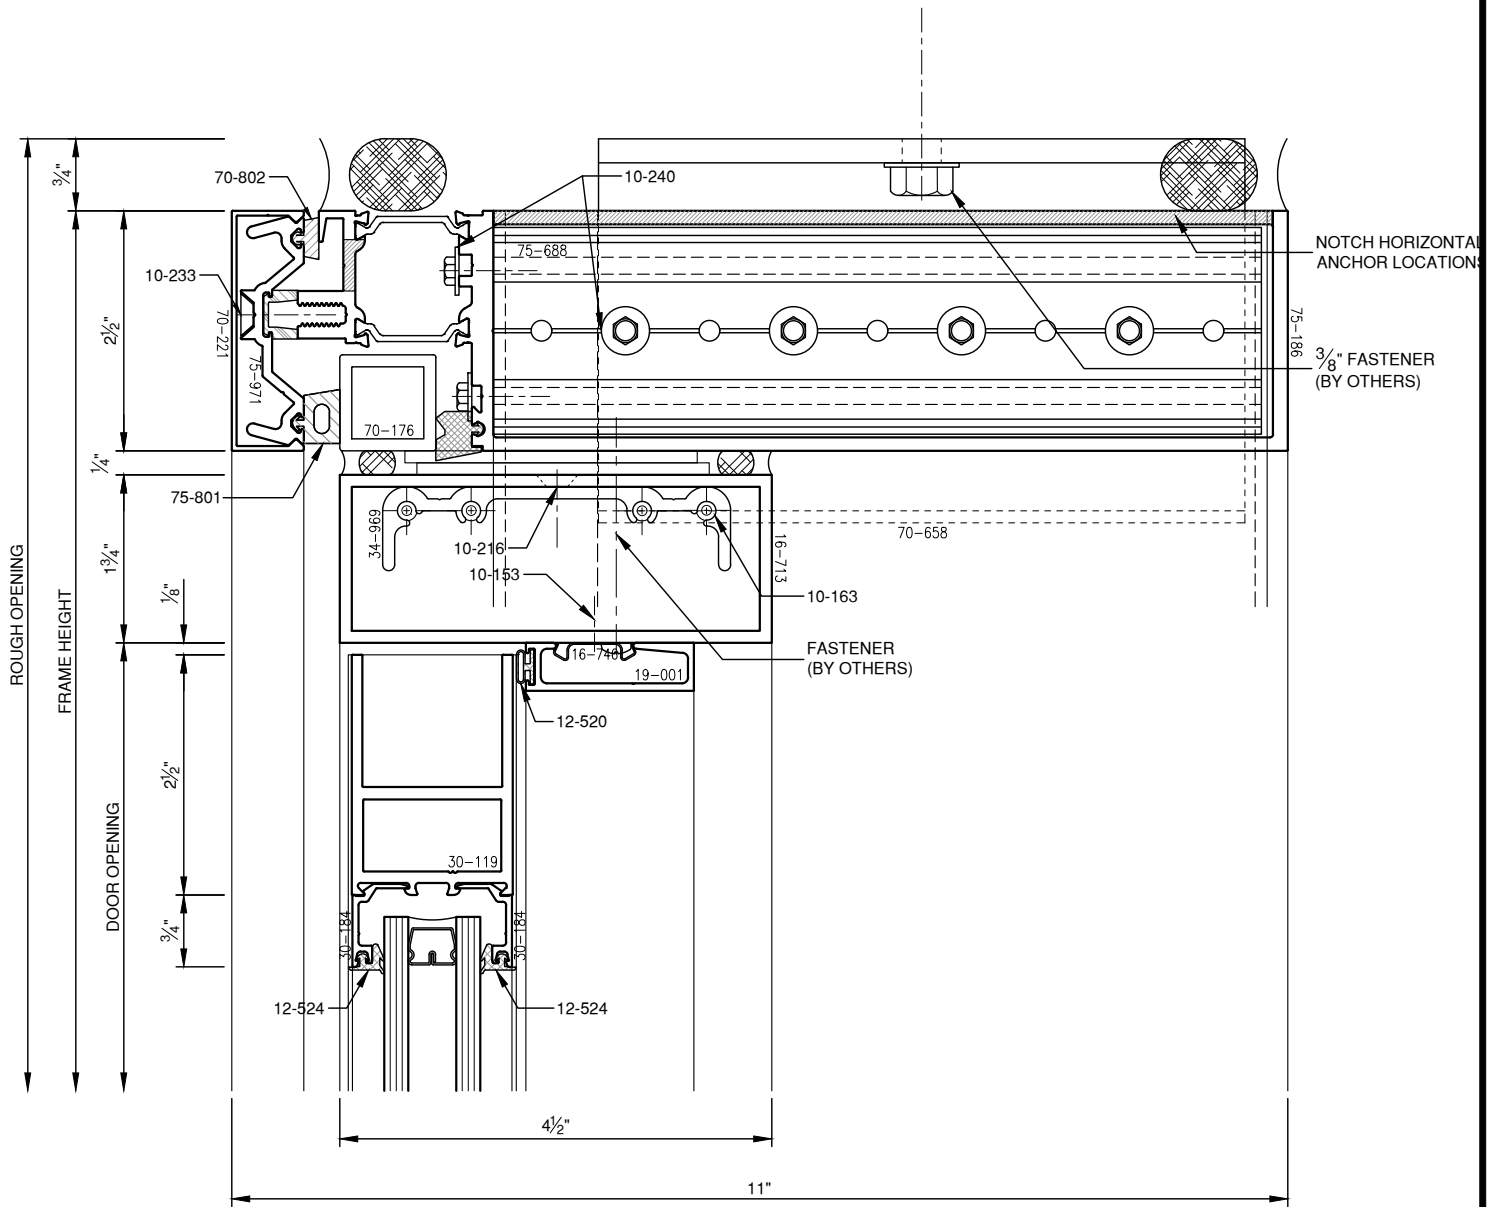

SCALE: HALF

**PITTC<sup>®</sup>** ARCHITECTURAL METALS, INC.

1530 Landmeier Road Elk Grove Village, IL 60007 847-593-3131 fax: 847-593-9946

SCALE: HALF

SCALE: HALF

SCALE: HALF

**PITTC<sup>®</sup>** ARCHITECTURAL METALS, INC.