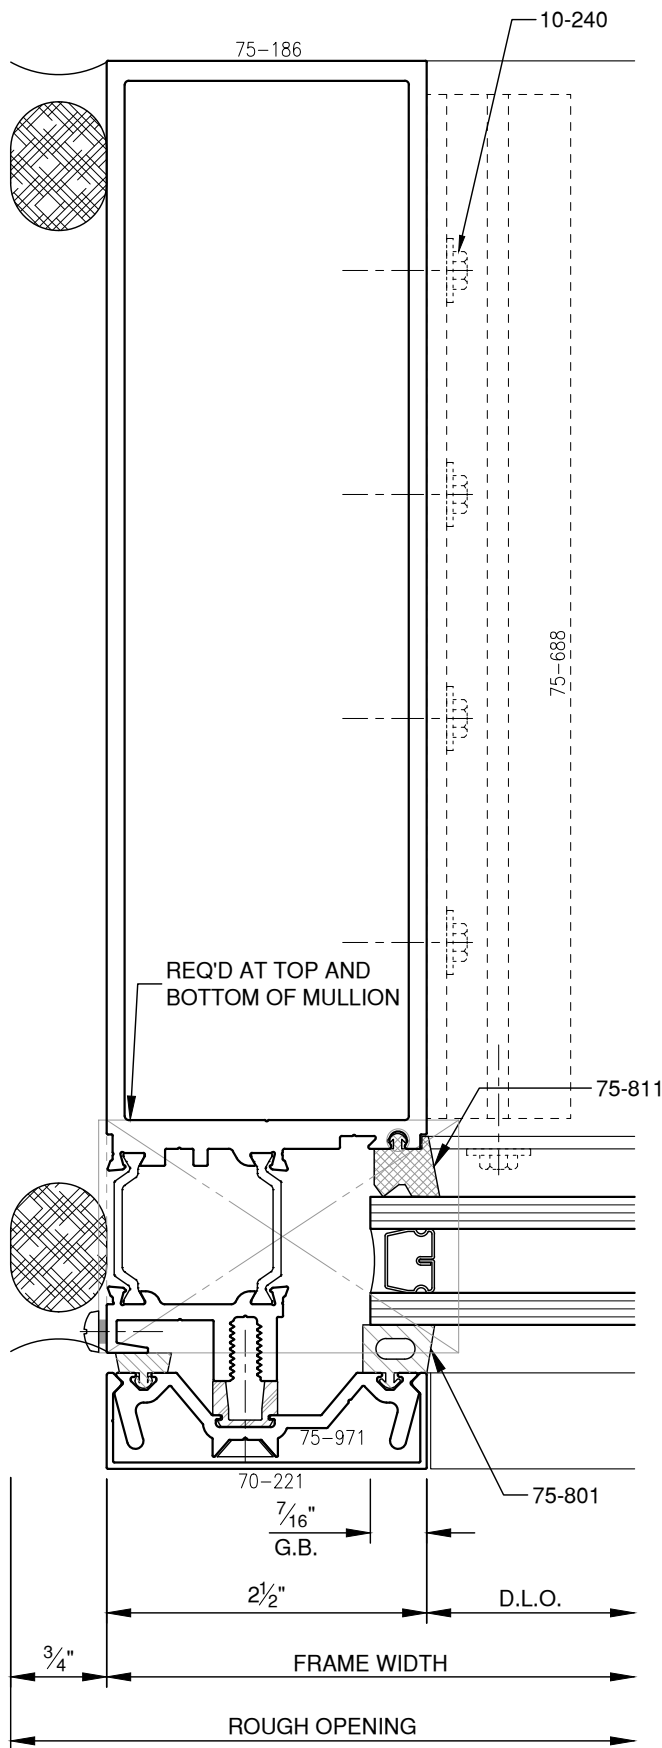

SCALE: 3/4

SCALE: 3/4

**PITTC<sup>®</sup>** ARCHITECTURAL METALS, INC.

1530 Landmeier Road Elk Grove Village, IL 60007 847-593-3131 fax: 847-593-9946

SCALE: HALF

**PITTC<sup>®</sup>** ARCHITECTURAL METALS, INC.