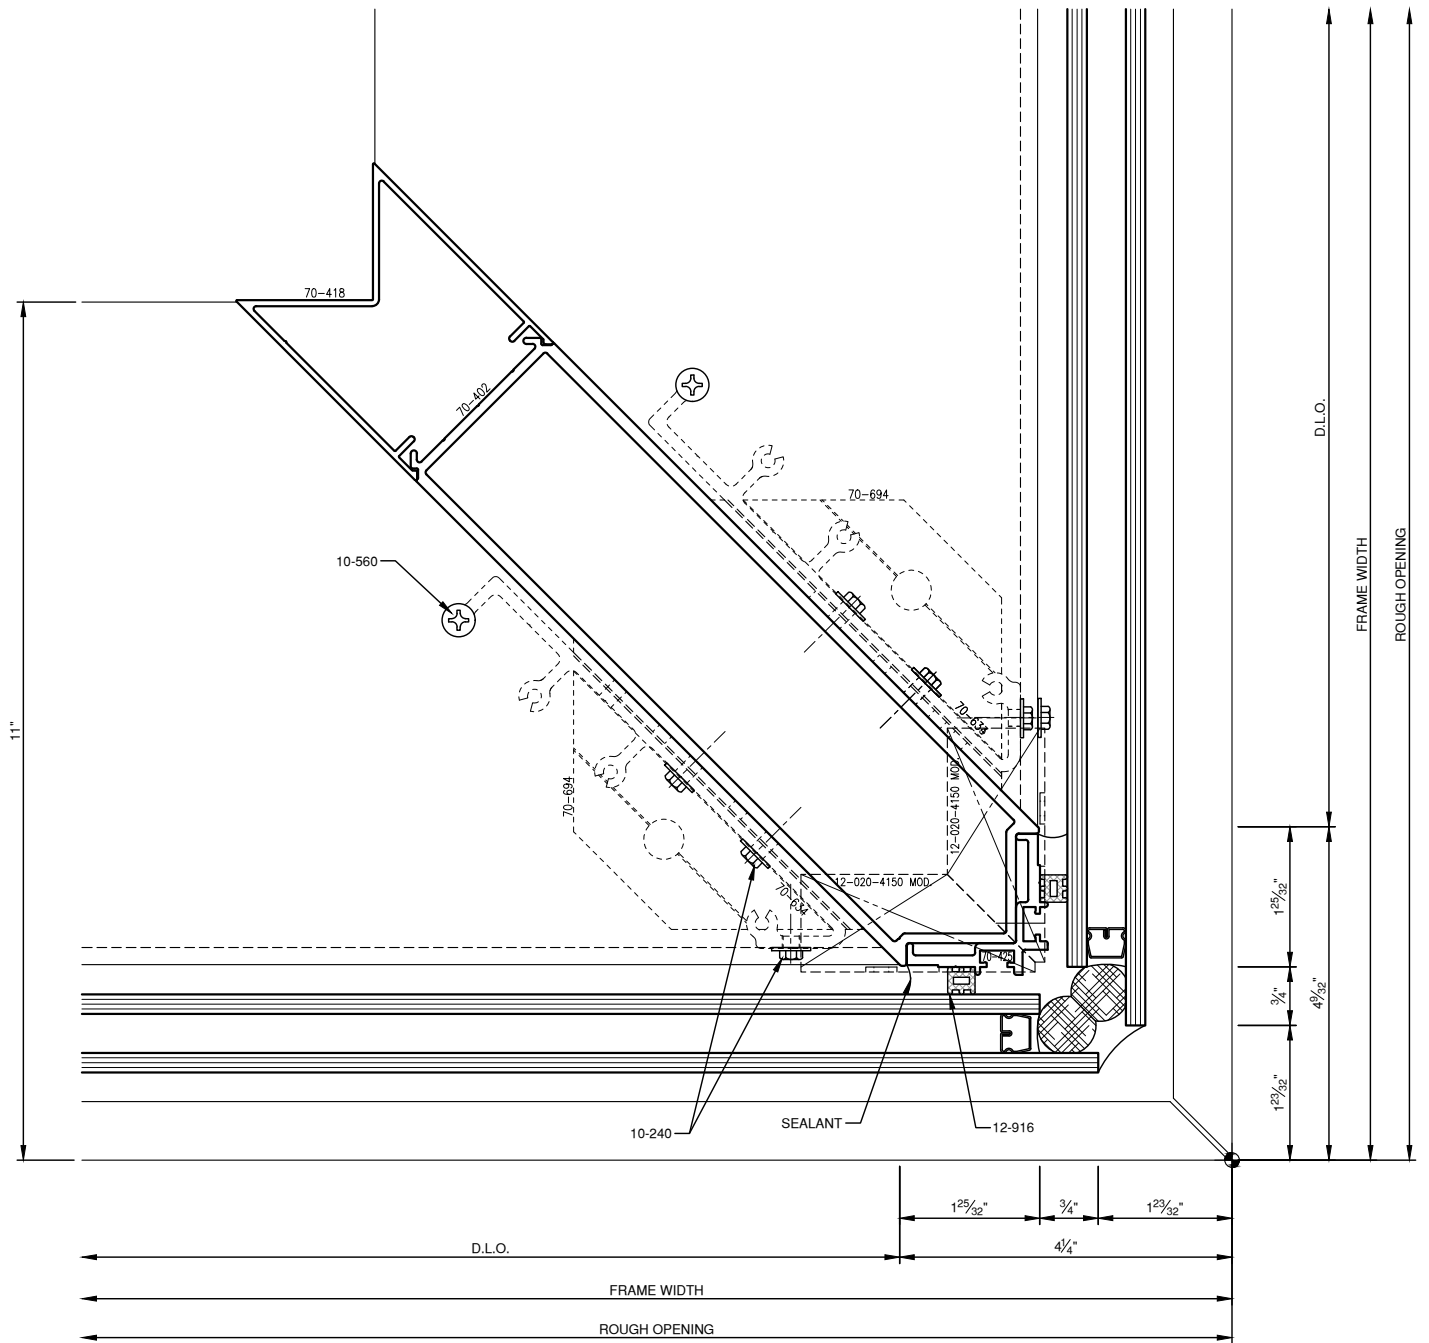

SCALE: 3/4

**PITTC**<sup>®</sup> ARCHITECTURAL METALS, INC.

1530 Landmeier Road Elk Grove Village, IL 60007 847-593-3131 fax: 847-593-9946

SCALE: NONE