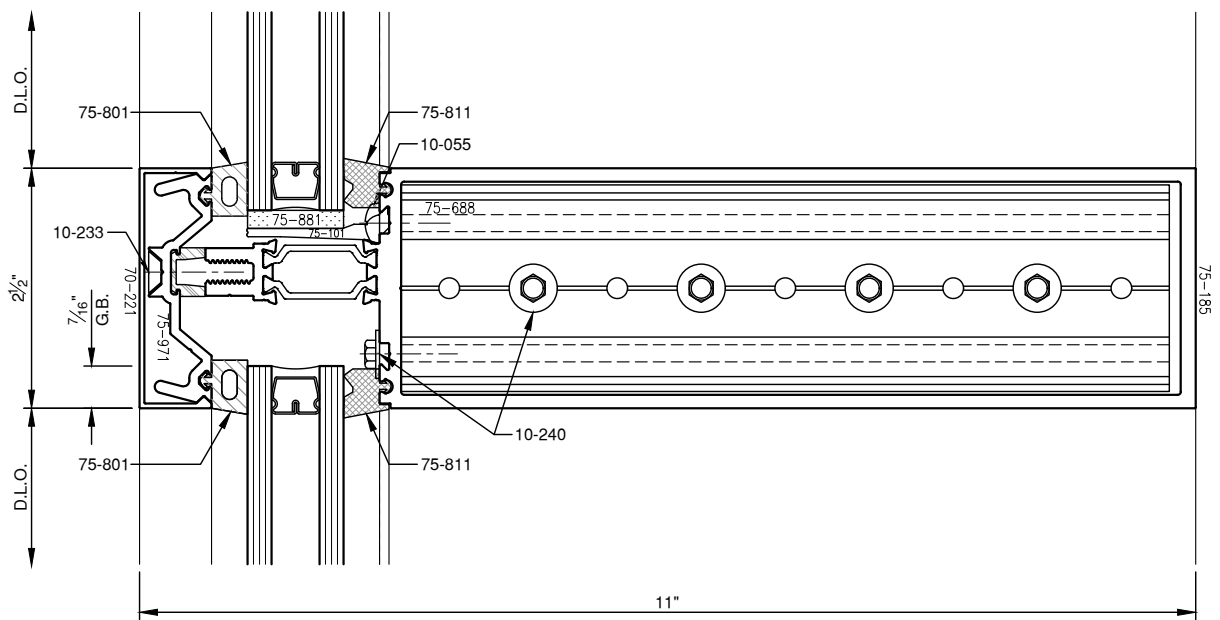

SCALE: 3/4

SCALE: 3/4

**PITTC<sup>®</sup>** ARCHITECTURAL METALS, INC.

1530 Landmeier Road Elk Grove Village, IL 60007 847-593-3131 fax: 847-593-9946

SCALE: HALF

**PITTC<sup>®</sup>** ARCHITECTURAL METALS, INC.