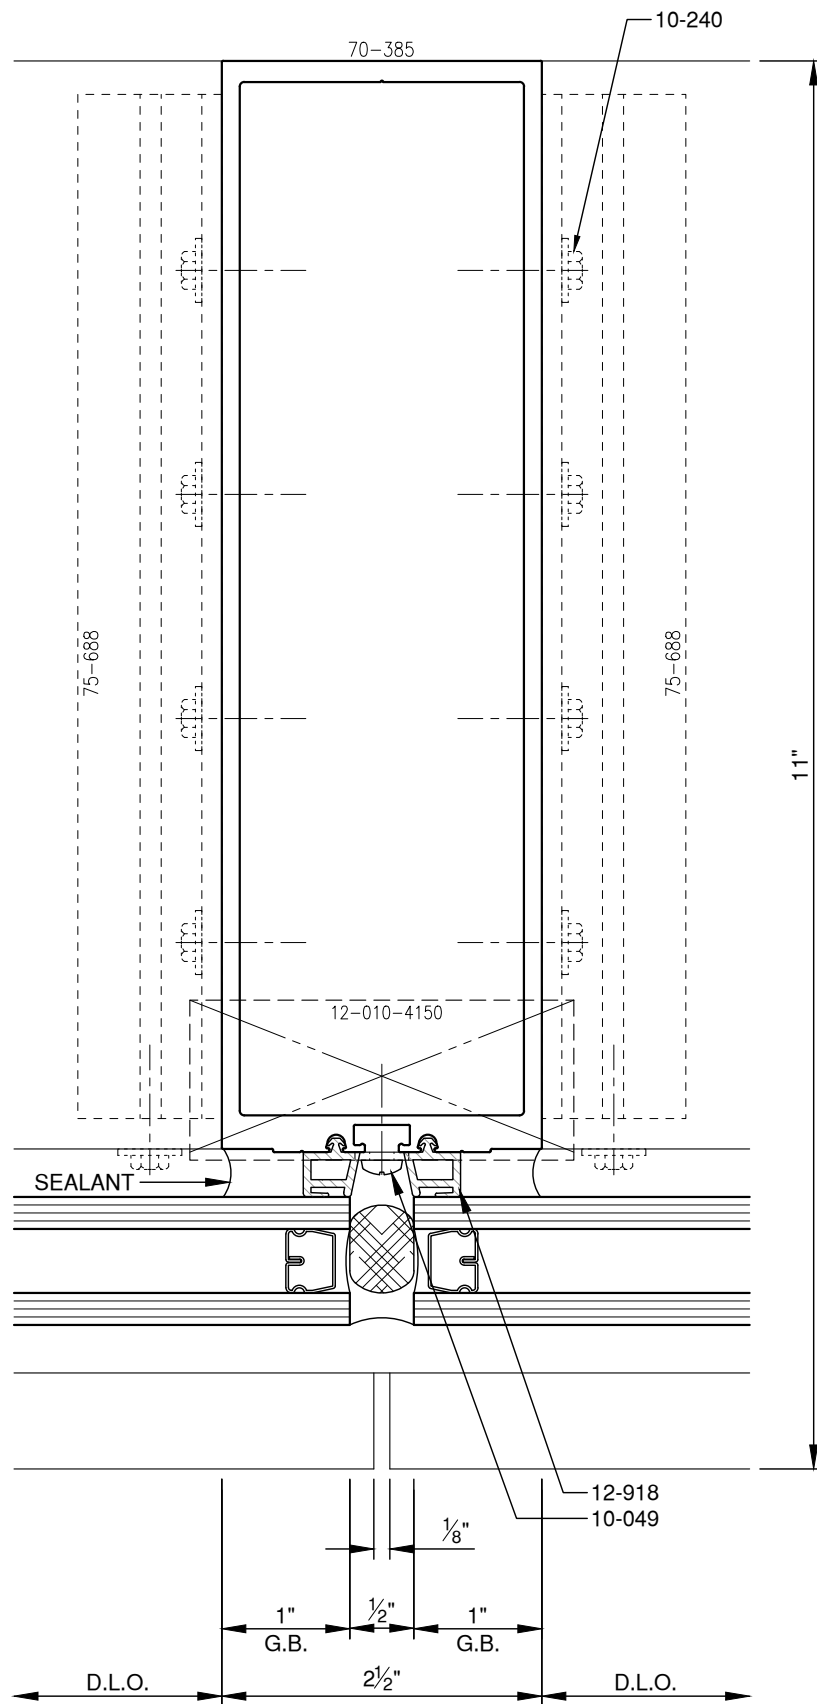

SCALE: 3/4

PITTC® ARCHITECTURAL METALS, INC.

1530 Landmeier Road Elk Grove Village, IL 60007 847-593-3131 fax: 847-593-9946