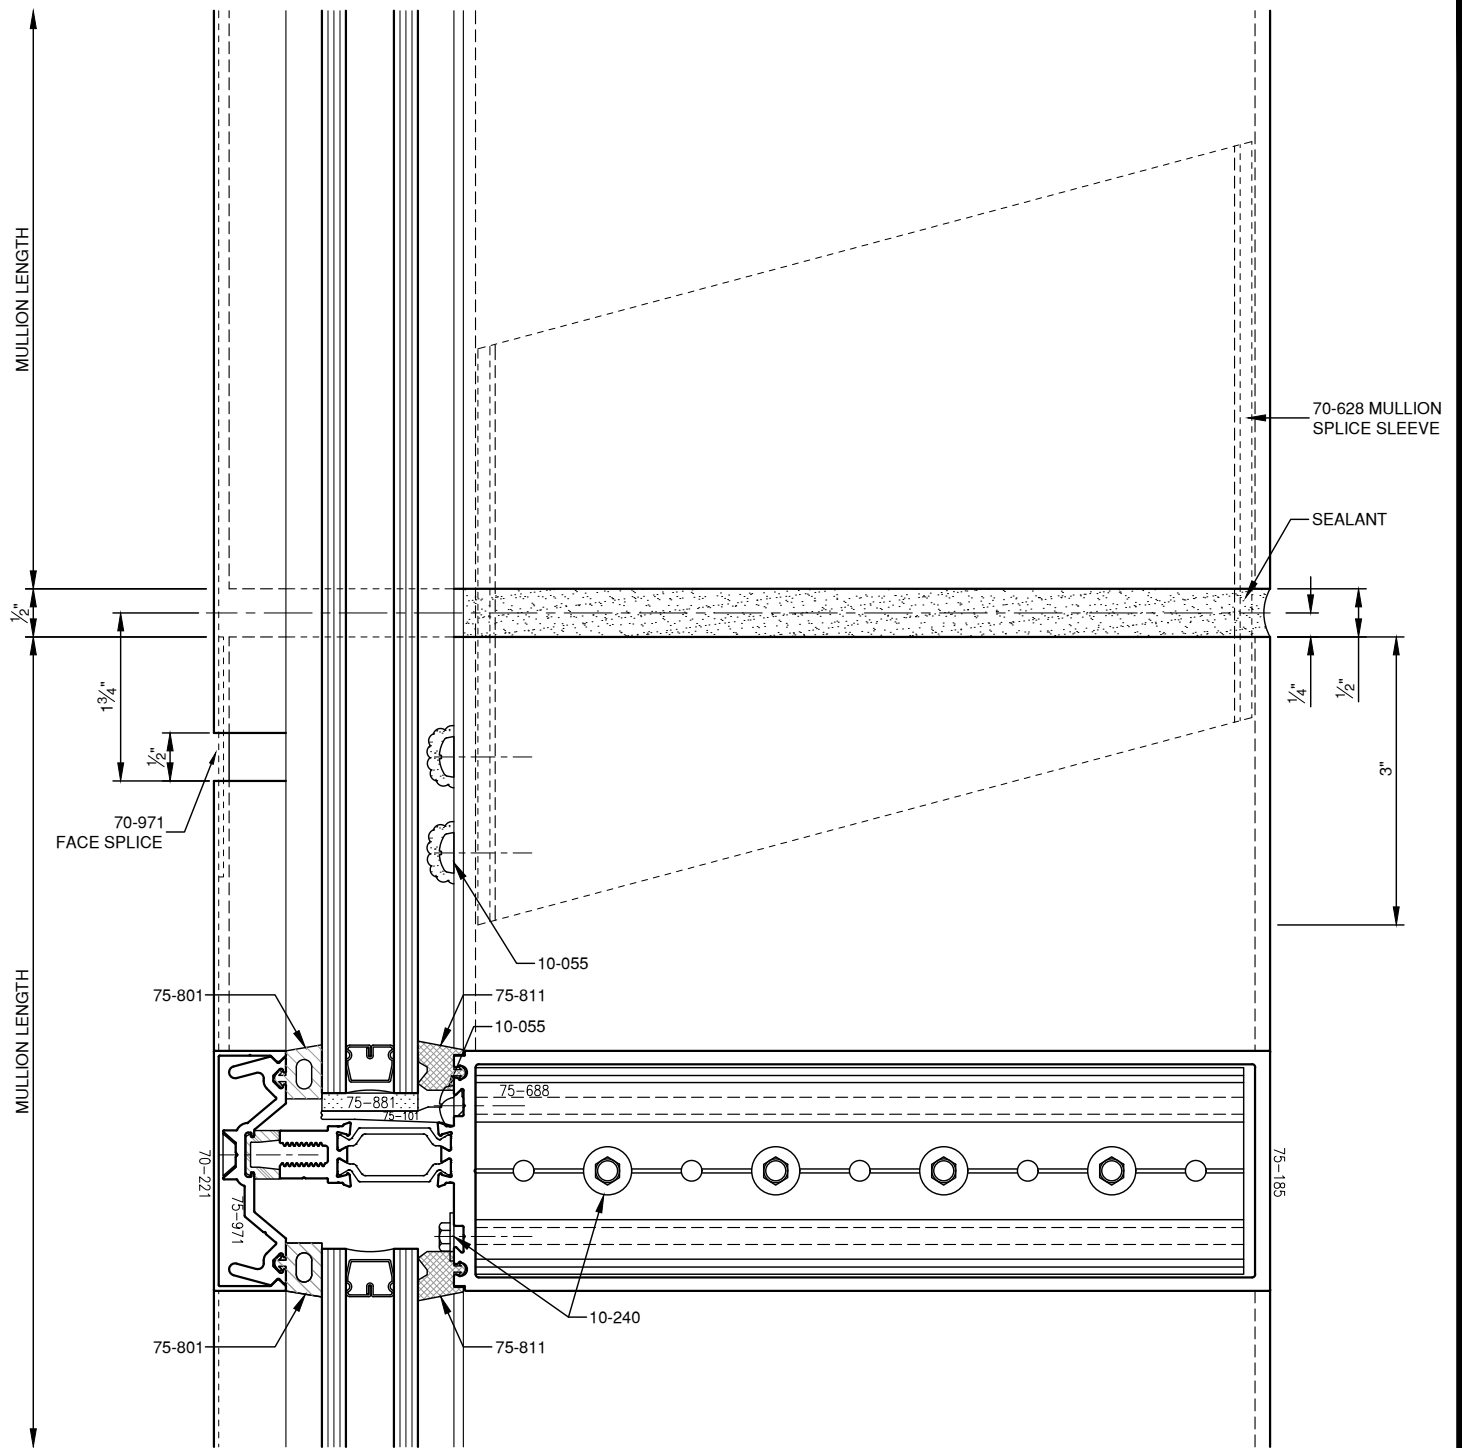

SCALE: HALF