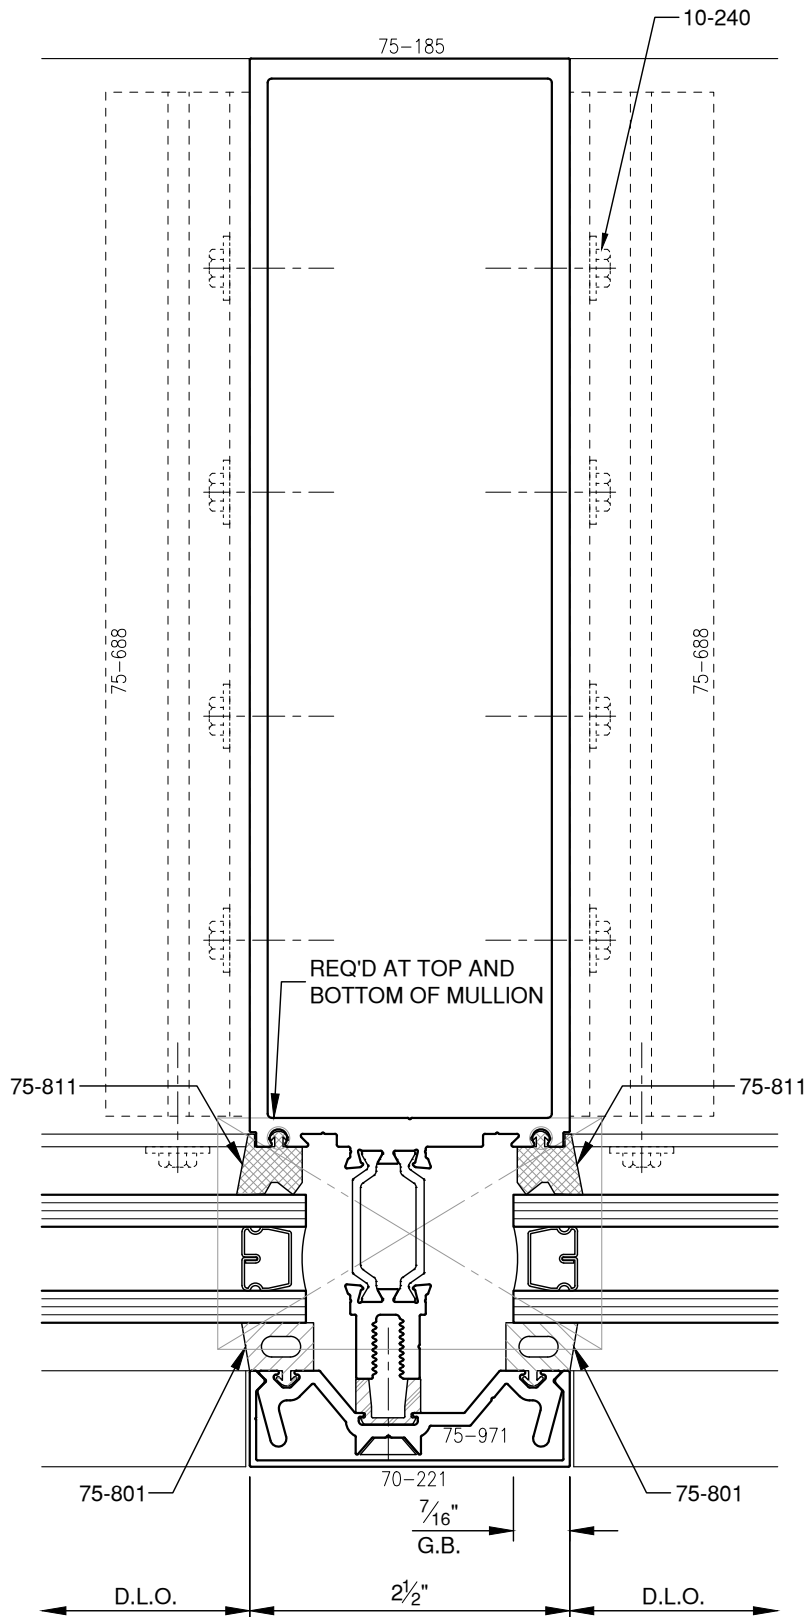

SCALE: 3/4

PITTC® ARCHITECTURAL METALS, INC.

1530 Landmeier Road Elk Grove Village, IL 60007 847-593-3131 fax: 847-593-9946