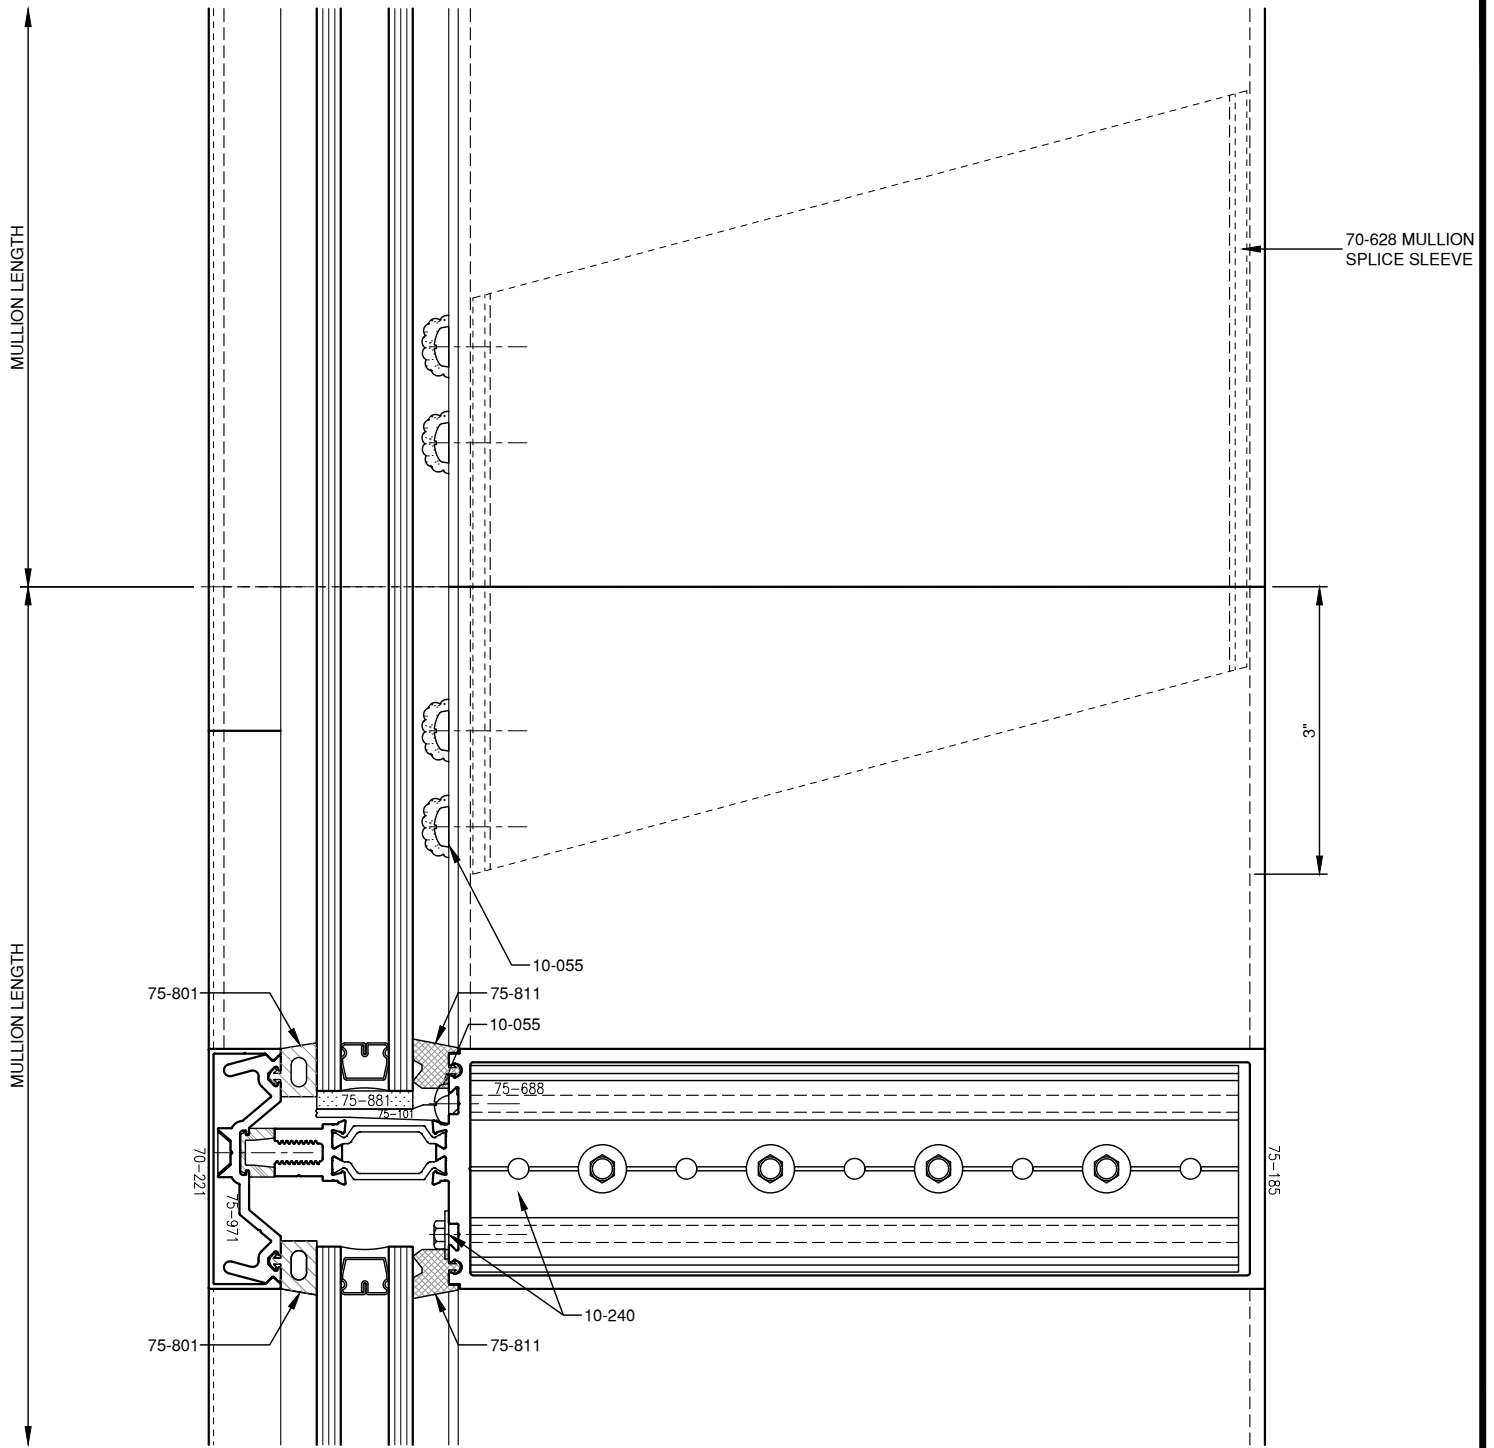

SCALE: HALF

SCALE: HALF

**PITTC<sup>®</sup>** ARCHITECTURAL METALS, INC.

1530 Landmeier Road Elk Grove Village, IL 60007 847-593-3131 fax: 847-593-9946

SCALE: NONE

SCALE: NONE

**PITTC<sup>®</sup>** ARCHITECTURAL METALS, INC.