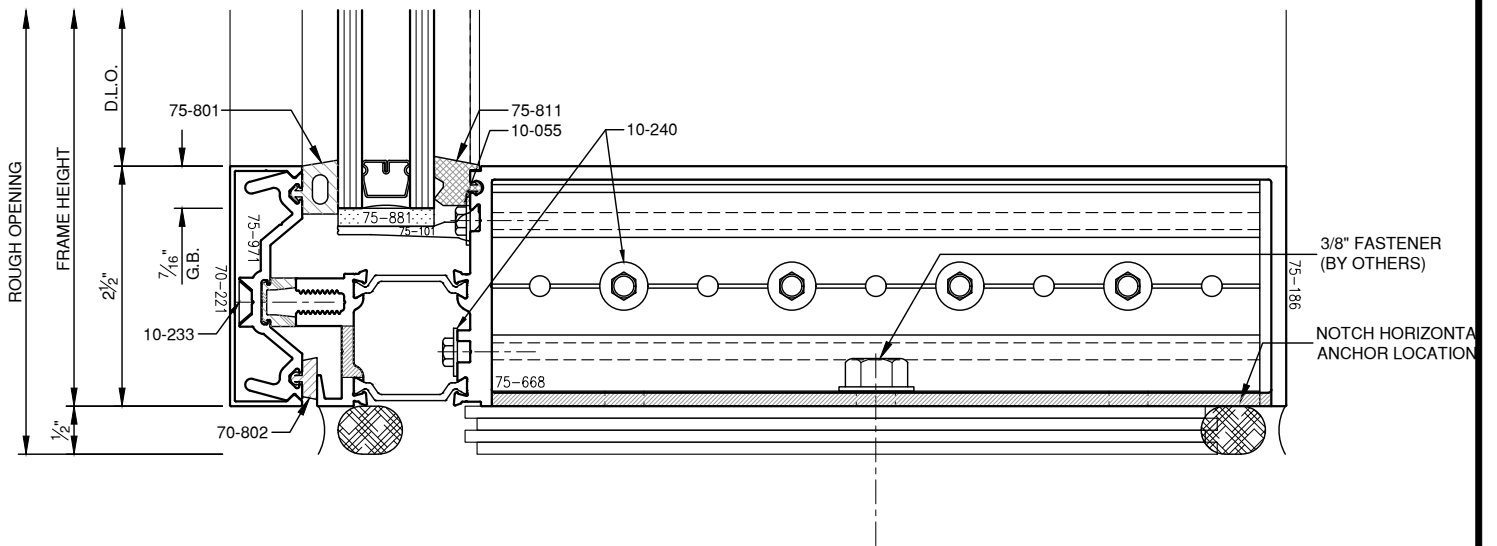

SCALE: 3/4

SCALE: 3/4

**PITTC<sup>®</sup>** ARCHITECTURAL METALS, INC.

1530 Landmeier Road Elk Grove Village, IL 60007 847-593-3131 fax: 847-593-9946

SCALE: HALF

**PITTC<sup>®</sup>** ARCHITECTURAL METALS, INC.