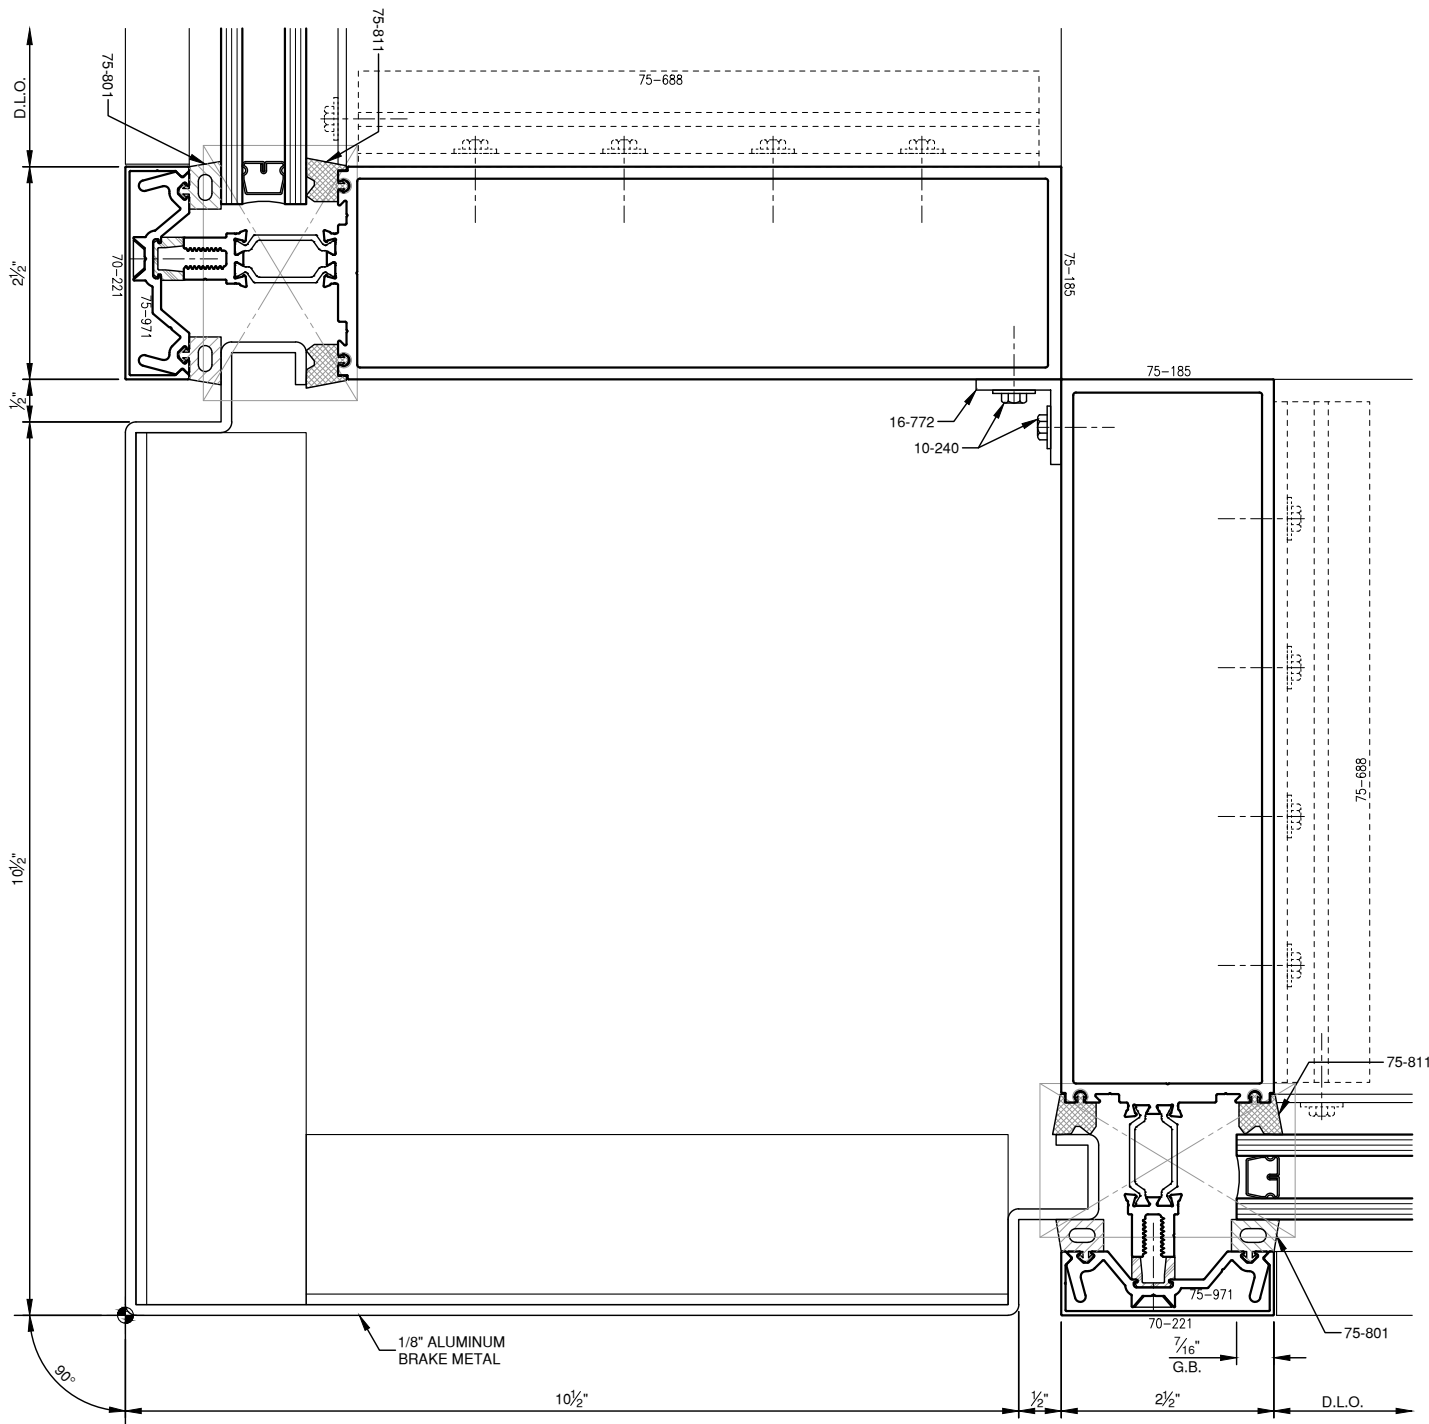

SCALE: HALF

SCALE: HALF

**PITTC<sup>®</sup>** ARCHITECTURAL METALS, INC.

1530 Landmeier Road Elk Grove Village, IL 60007 847-593-3131 fax: 847-593-9946

SCALE: NONE

SCALE: NONE

**PITTC<sup>®</sup>** ARCHITECTURAL METALS, INC.