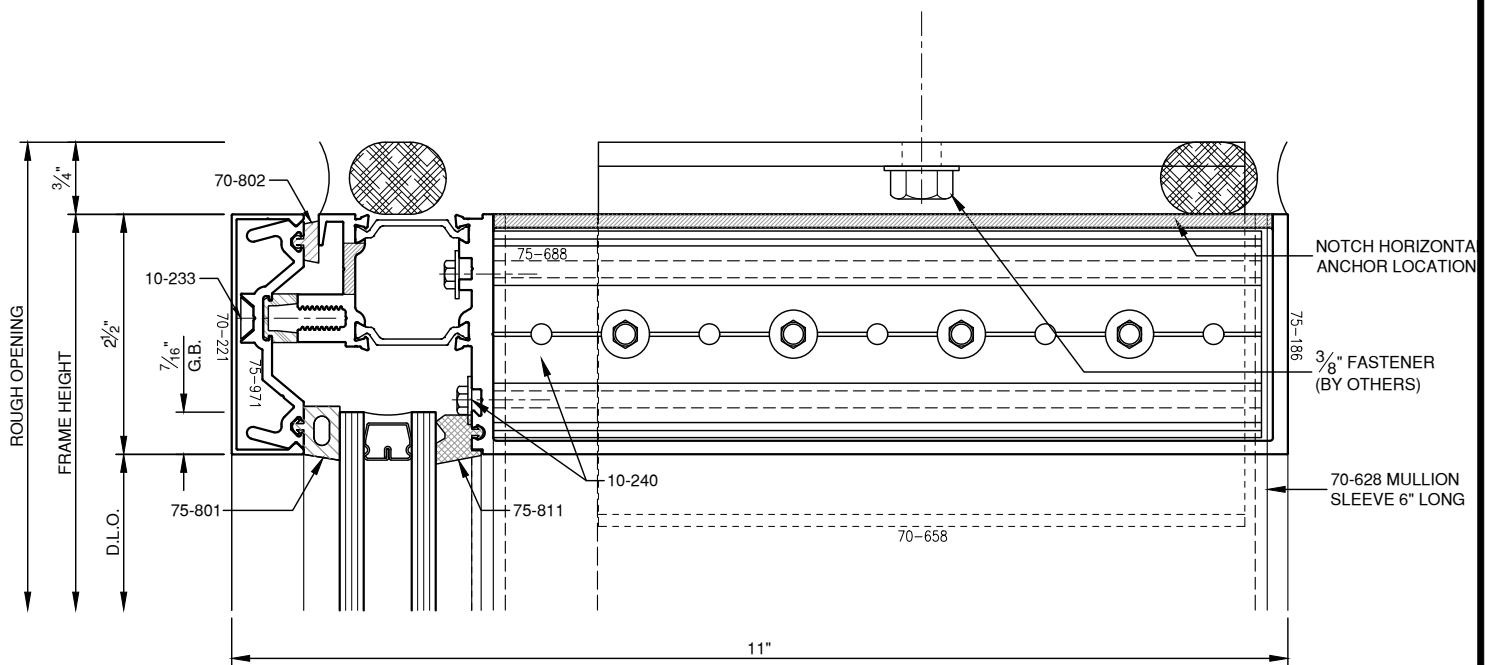

SCALE: HALF

PITTC® ARCHITECTURAL METALS, INC.

1530 Landmeier Road Elk Grove Village, IL 60007 847-593-3131 fax: 847-593-9946