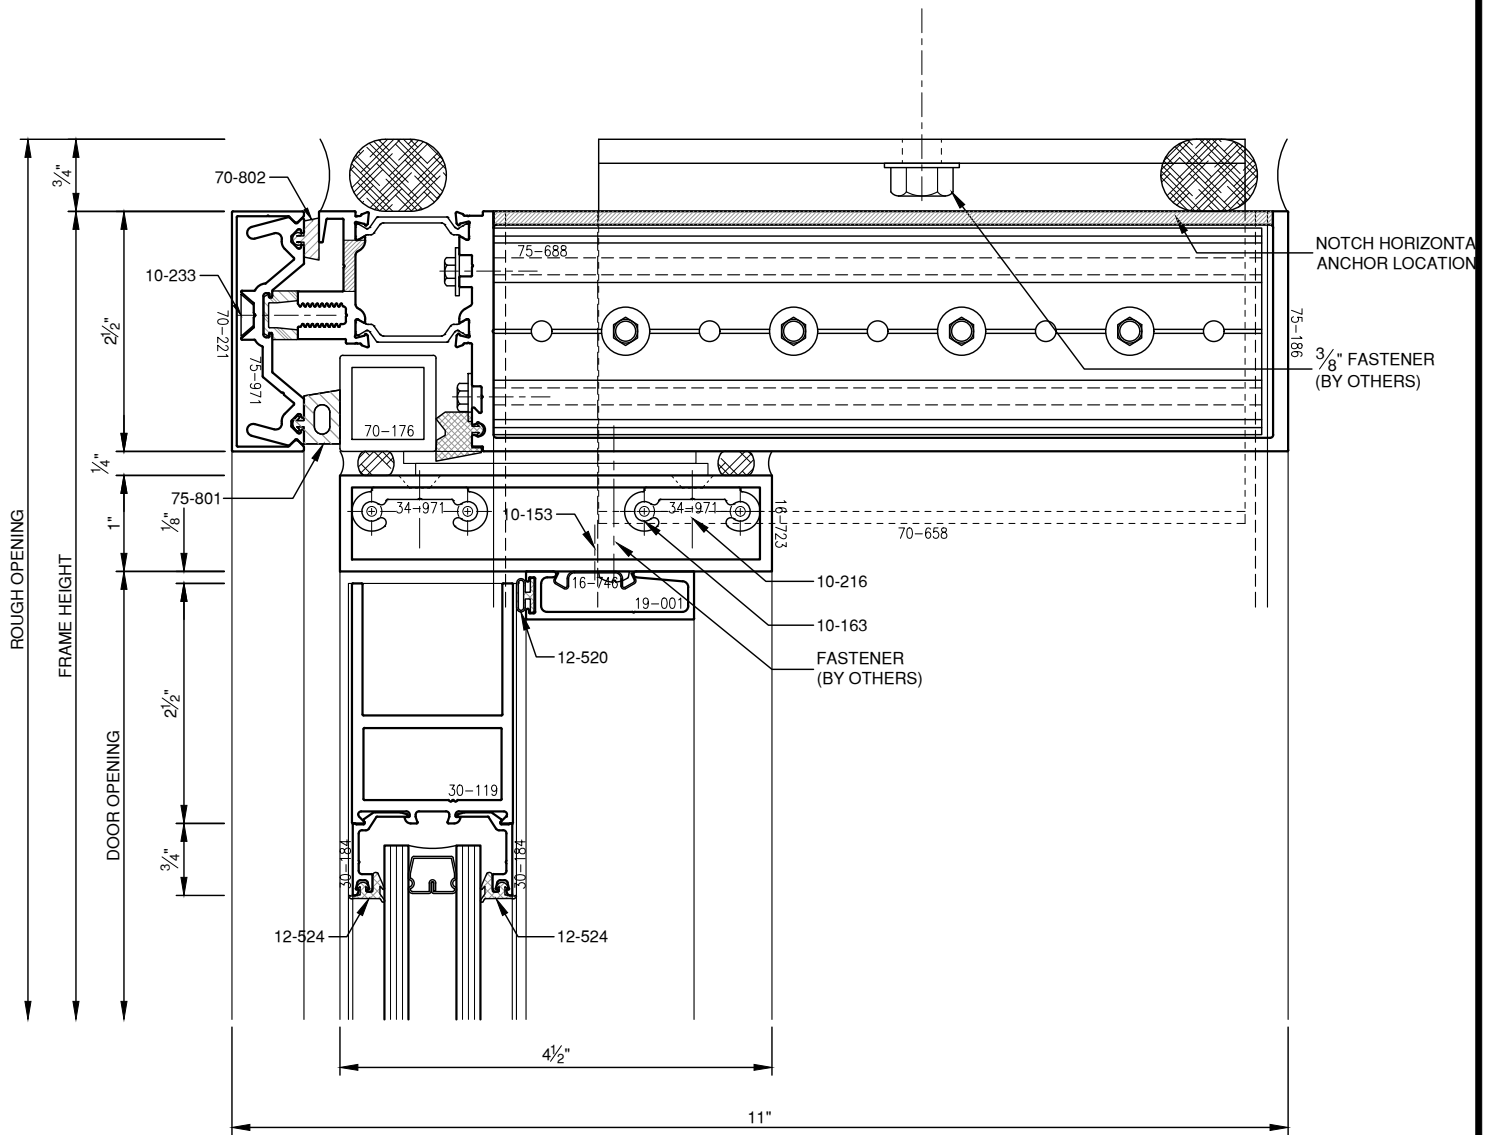

SCALE: HALF

**PITTC<sup>®</sup>** ARCHITECTURAL METALS, INC.

1530 Landmeier Road Elk Grove Village, IL 60007 847-593-3131 fax: 847-593-9946

SCALE: HALF

SCALE: HALF

SCALE: HALF

**PITTC<sup>®</sup>** ARCHITECTURAL METALS, INC.