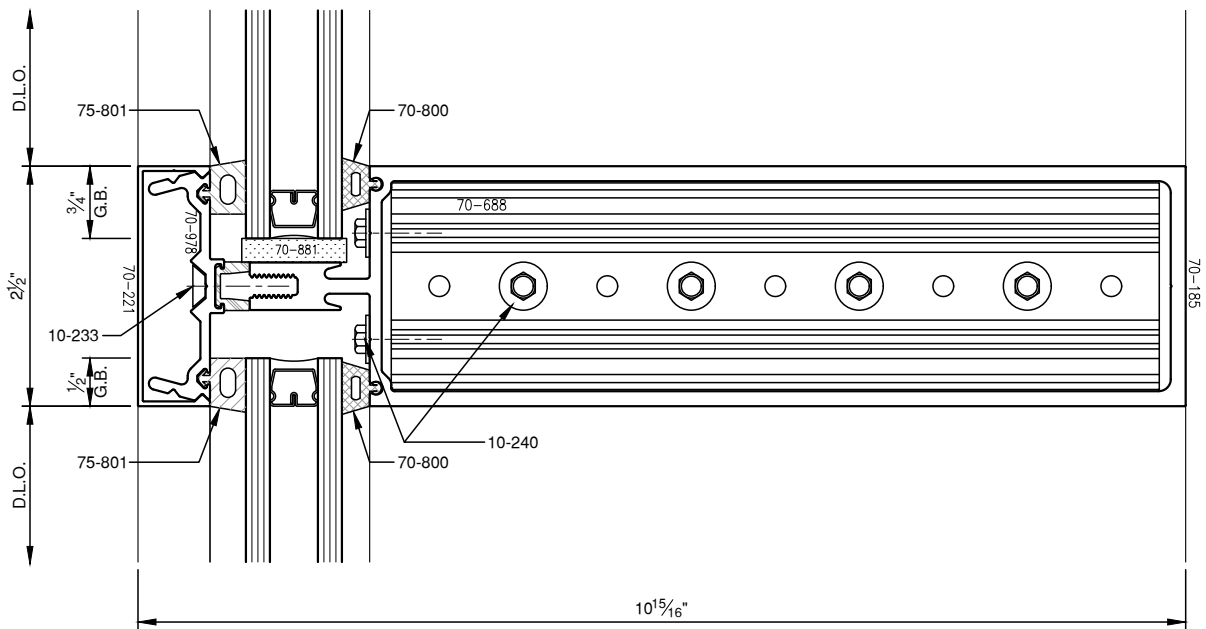

SCALE: HALF

PITCO® ARCHITECTURAL METALS, INC.

1530 Landmeier Road Elk Grove Village, IL 60007 847-593-3131 fax: 847-593-9946