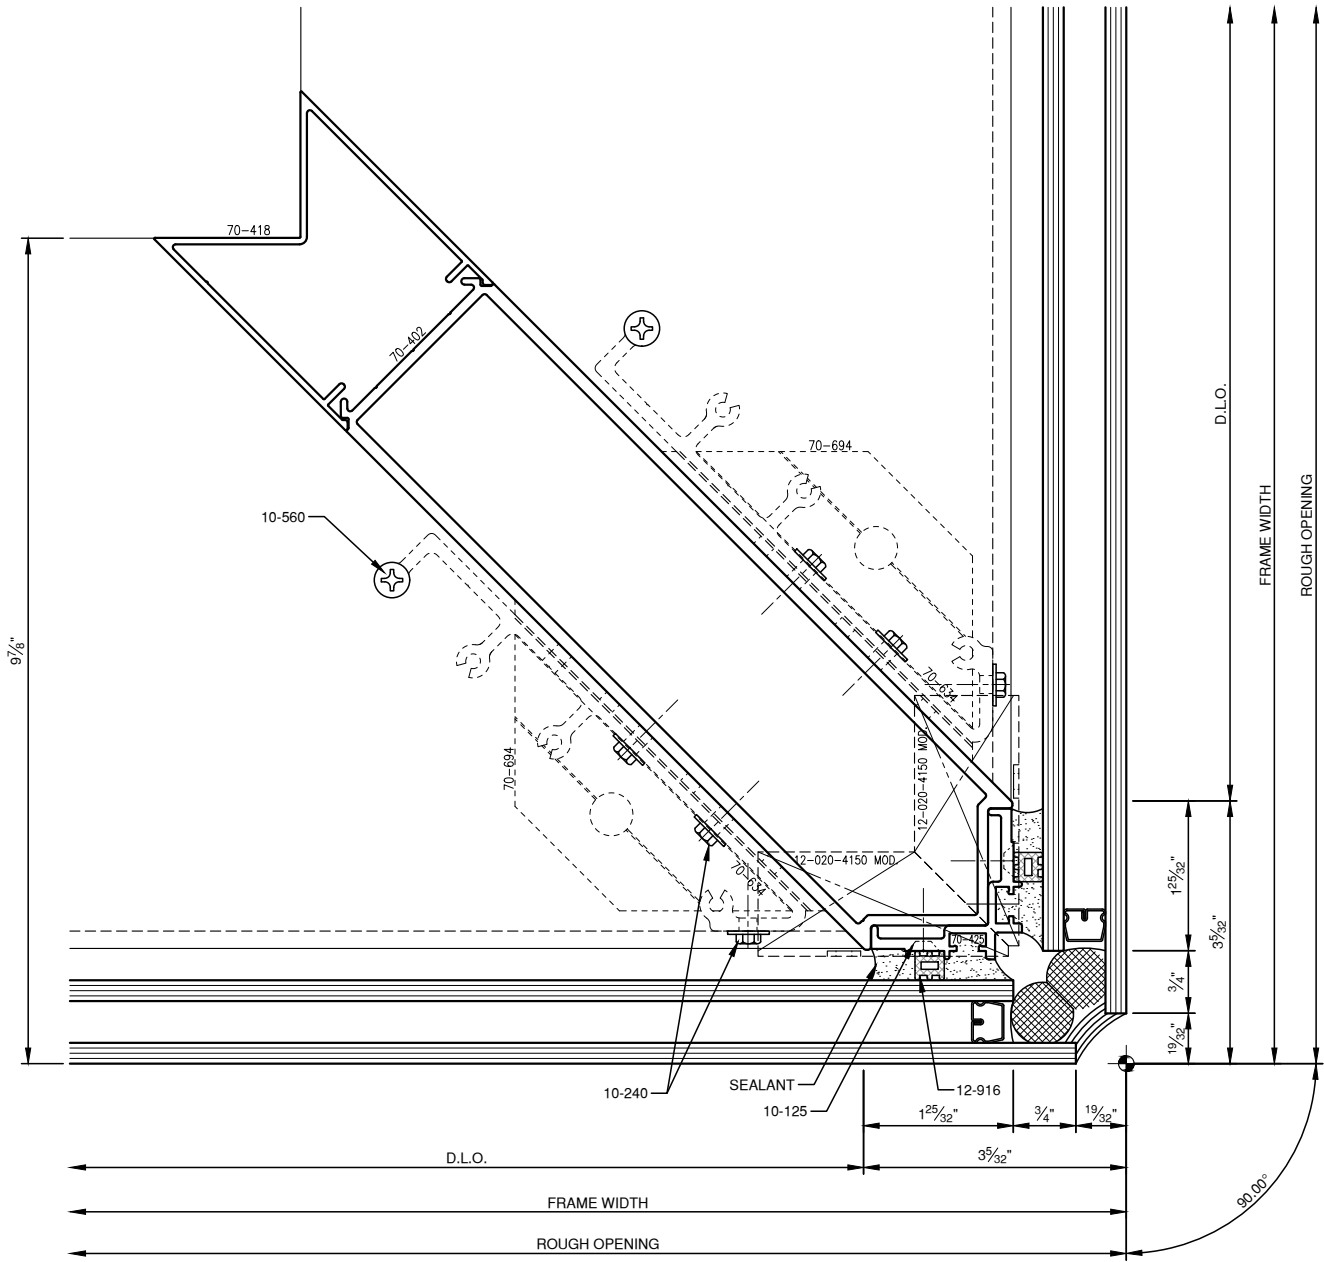

SCALE: NONE

PITTC® ARCHITECTURAL METALS, INC.

1530 Landmeier Road Elk Grove Village, IL 60007 847-593-3131 fax: 847-593-9946