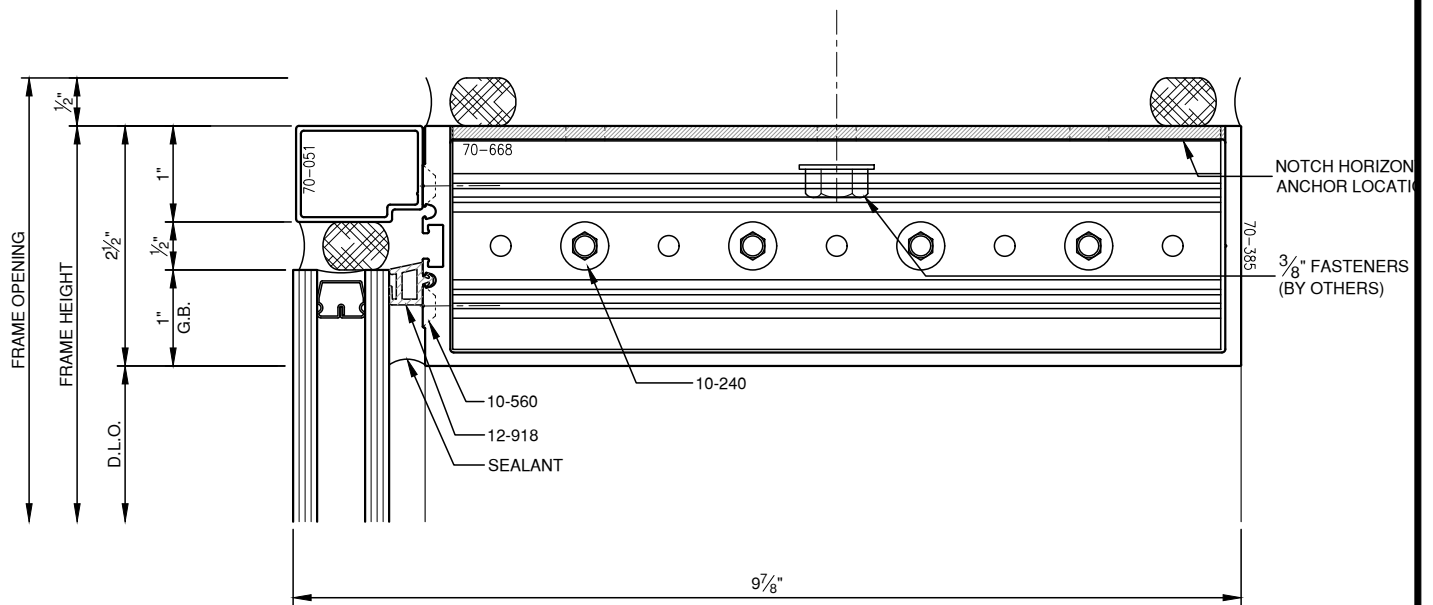

SCALE: HALF

ERECTOR NOTE:
 10-560 SCREW TO BE LOCATED ON BOTTOM
 OF HORIZONTAL AT ALL HORIZONTALS BELOW
 6'-0" AND LOCATED ON TOP OF HORIZONTAL
 AT ALL HORIZONTALS ABOVE 6'-0"

SCALE: HALF

ERECTOR NOTE:
 10-560 SCREW TO BE LOCATED ON BOTTOM OF HORIZONTAL AT ALL HORIZONTALS BELOW 6'-0" AND LOCATED ON TOP OF HORIZONTAL AT ALL HORIZONTALS ABOVE 6'-0"

SCALE: HALF

PITCO® ARCHITECTURAL METALS, INC.

1530 Landmeier Road Elk Grove Village, IL 60007 847-593-3131 fax: 847-593-9946

SCALE: HALF

SCALE: HALF

ERECTOR NOTE:
 10-560 SCREW TO BE LOCATED ON BOTTOM OF HORIZONTAL AT ALL HORIZONTALS BELOW 6'-0" AND LOCATED ON TOP OF HORIZONTAL AT ALL HORIZONTALS ABOVE 6'-0"