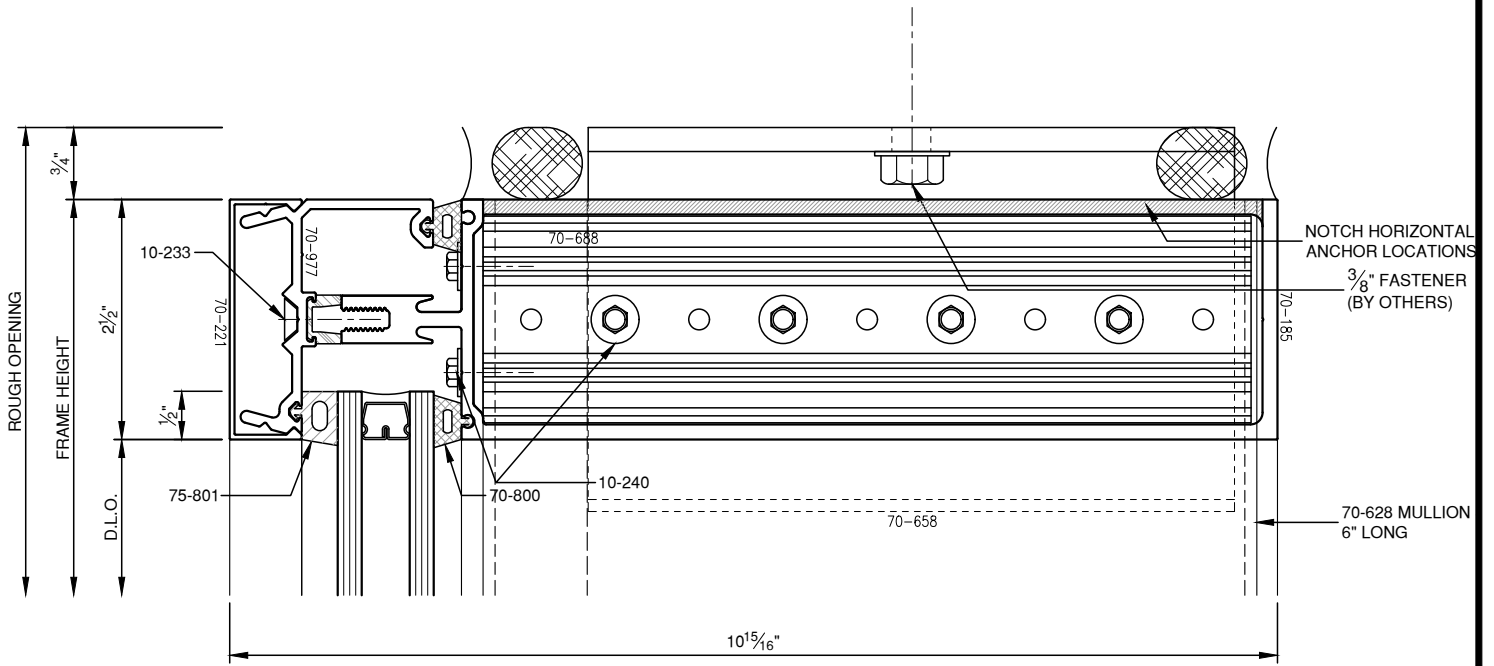

SCALE: HALF