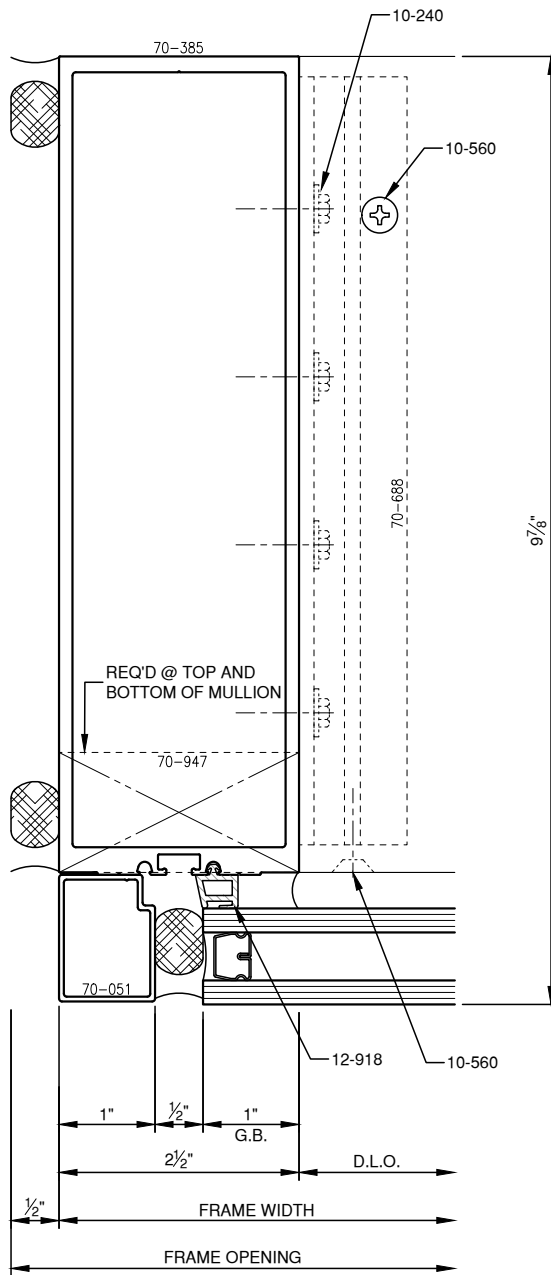

SCALE: HALF

ERECTOR NOTE:
 10-560 SCREW TO BE LOCATED ON BOTTOM
 OF HORIZONTAL AT ALL HORIZONTALS BELOW
 6'-0" AND LOCATED ON TOP OF HORIZONTAL
 AT ALL HORIZONTALS ABOVE 6'-0"

SCALE: HALF

ERECTOR NOTE:
 10-560 SCREW TO BE LOCATED ON BOTTOM OF HORIZONTAL AT ALL HORIZONTALS BELOW 6'-0" AND LOCATED ON TOP OF HORIZONTAL AT ALL HORIZONTALS ABOVE 6'-0"

SCALE: HALF

PITCO® ARCHITECTURAL METALS, INC.

1530 Landmeier Road Elk Grove Village, IL 60007 847-593-3131 fax: 847-593-9946

SCALE: HALF

SCALE: HALF

ERECTOR NOTE:
 10-560 SCREW TO BE LOCATED ON BOTTOM OF HORIZONTAL AT ALL HORIZONTALS BELOW 6'-0" AND LOCATED ON TOP OF HORIZONTAL AT ALL HORIZONTALS ABOVE 6'-0"