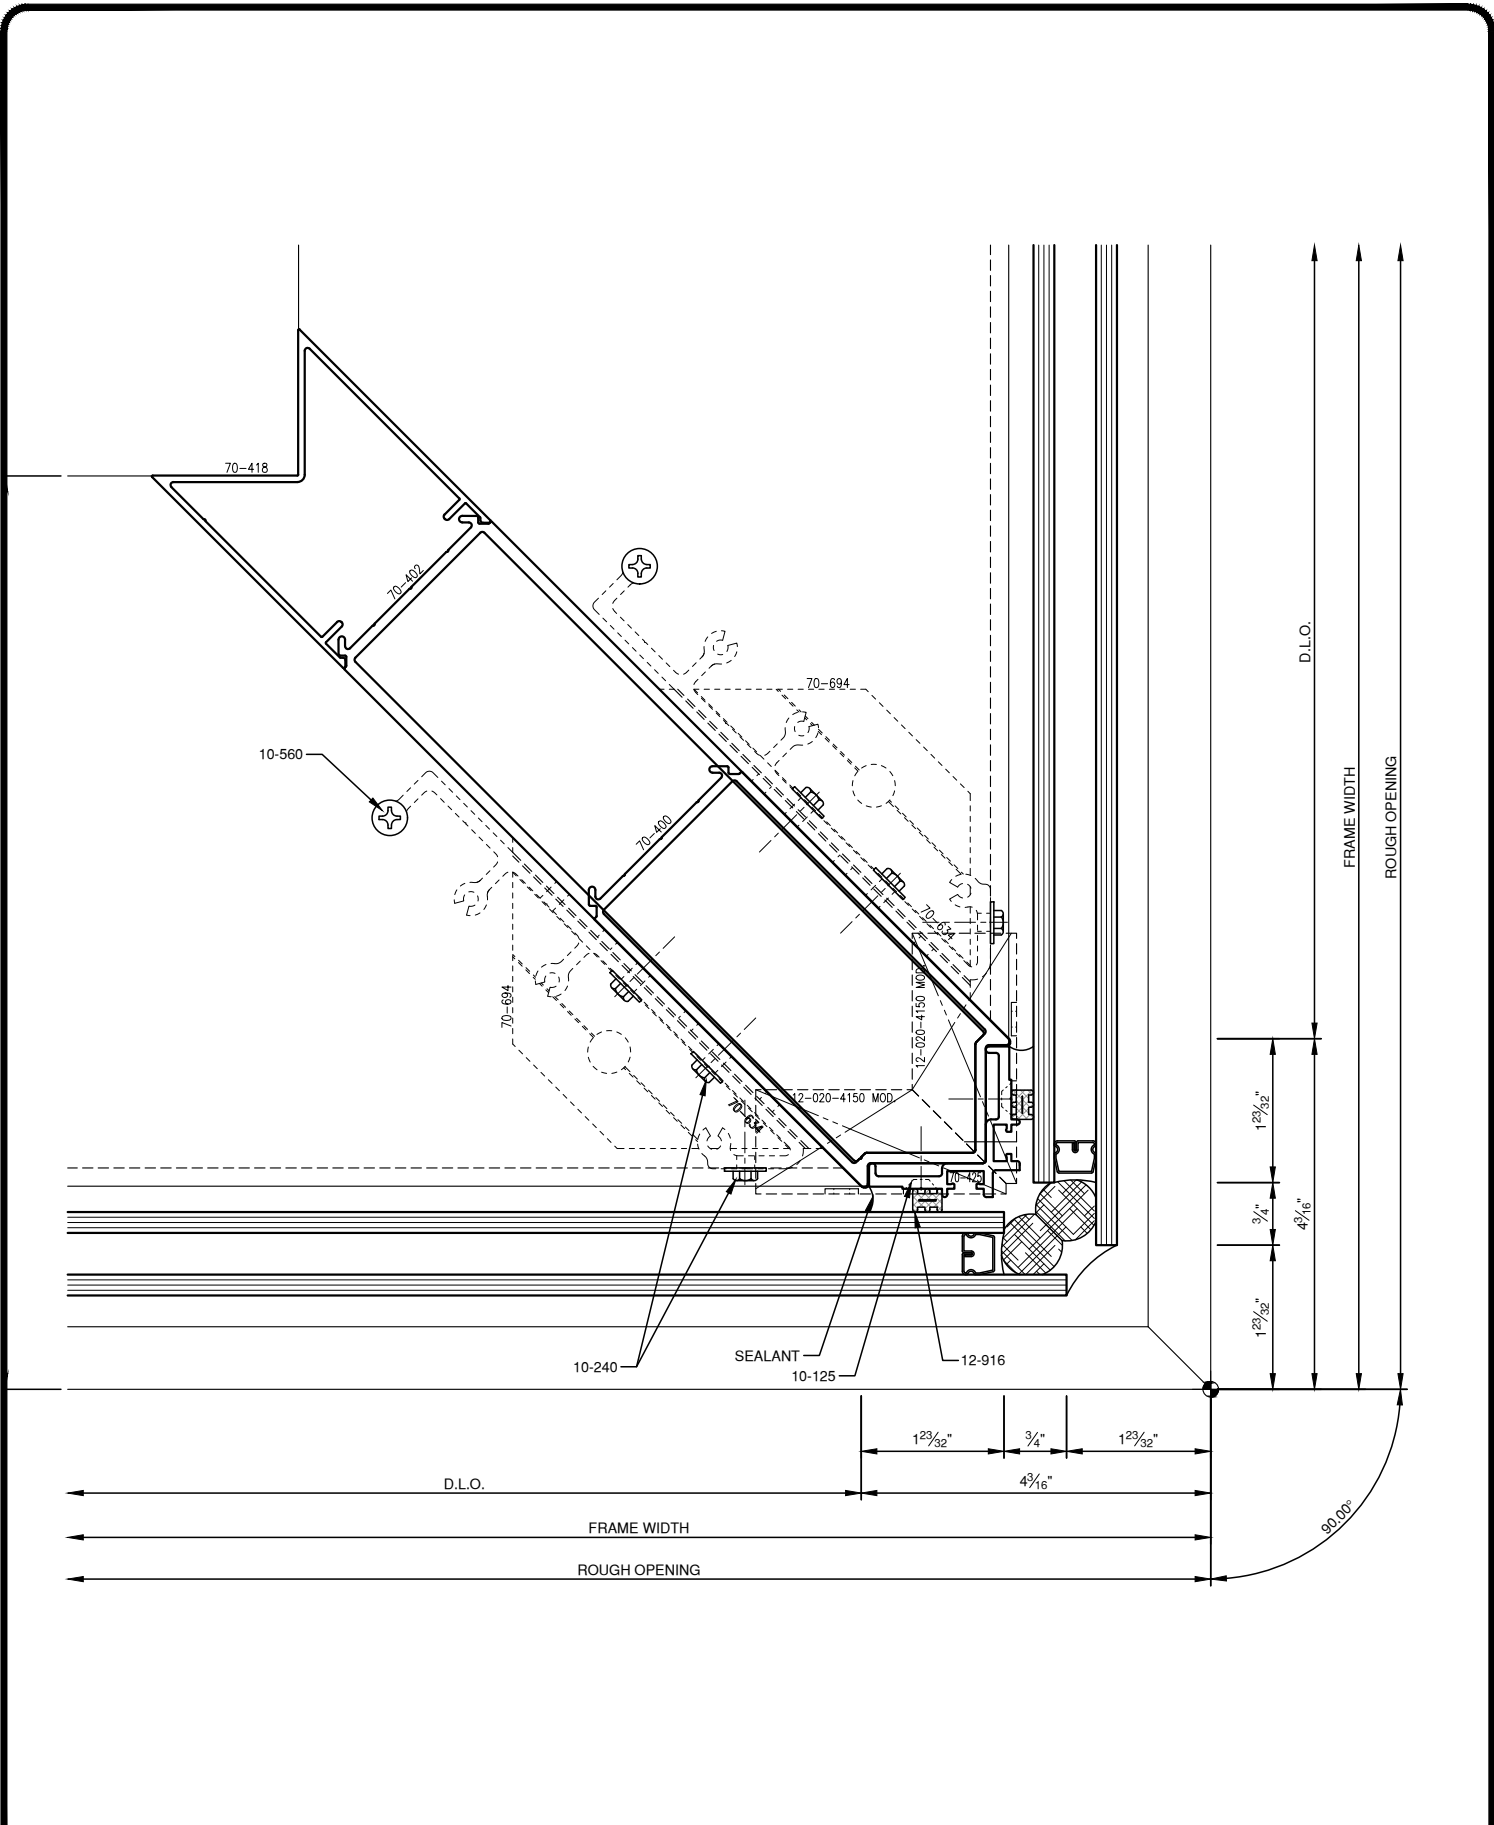

SCALE: NONE

PITTC® ARCHITECTURAL METALS, INC.

1530 Landmeier Road Elk Grove Village, IL 60007 847-593-3131 fax: 847-593-9946