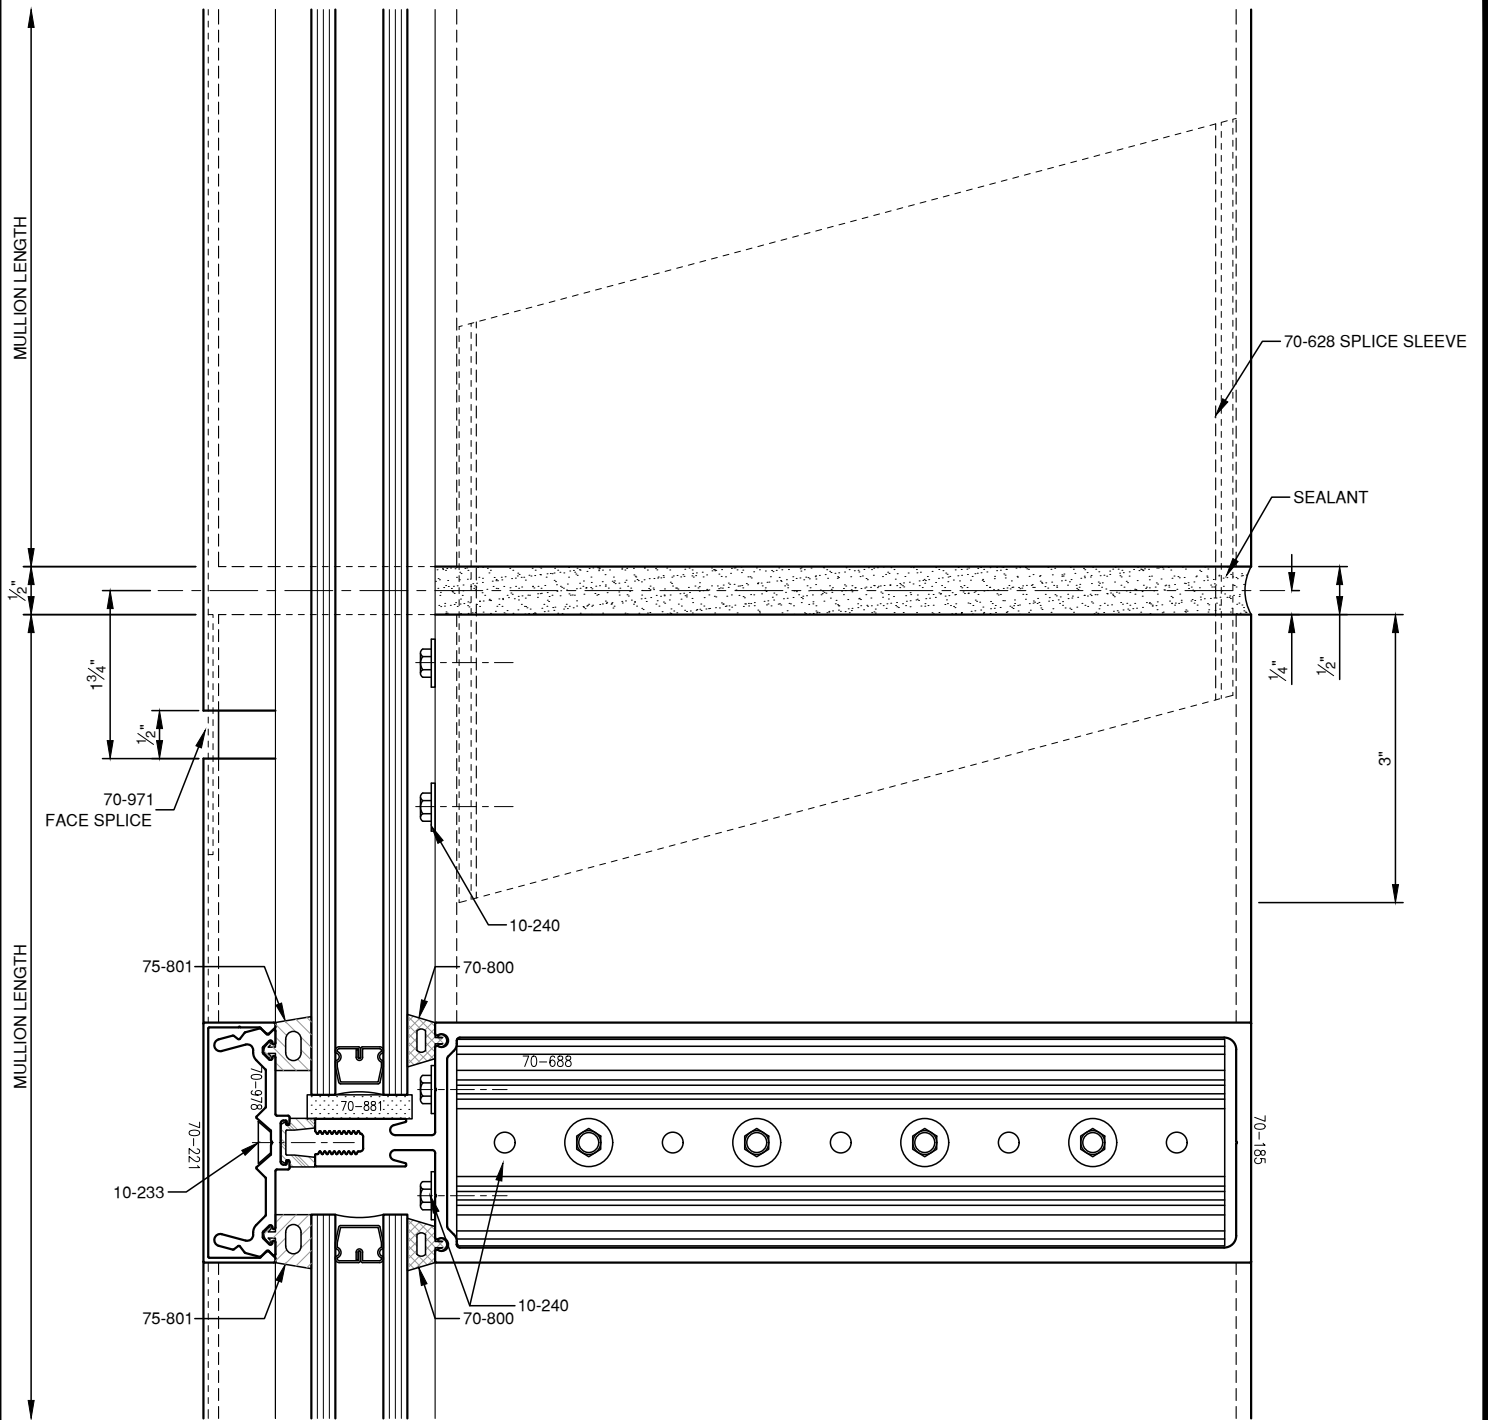

SCALE: HALF

PITCO® ARCHITECTURAL METALS, INC.

1530 Landmeier Road Elk Grove Village, IL 60007 847-593-3131 fax: 847-593-9946