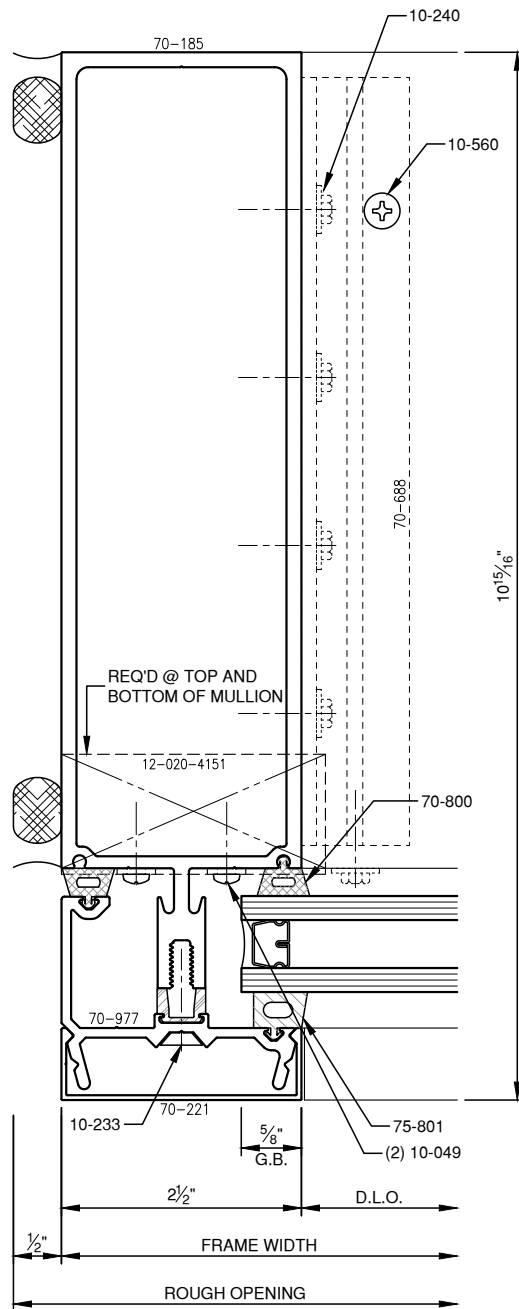

SCALE: HALF

PITCO[®] ARCHITECTURAL METALS, INC.

1530 Landmeier Road Elk Grove Village, IL 60007 847-593-3131 fax: 847-593-9946

SCALE: HALF

SCALE: HALF

PITCO® ARCHITECTURAL METALS, INC.

1530 Landmeier Road Elk Grove Village, IL 60007 847-593-3131 fax: 847-593-9946

SCALE: HALF

ERECTOR NOTE:
 10-560 SCREW TO BE LOCATED ON BOTTOM
 OF HORIZONTAL AT ALL HORIZONTALS BELOW
 6'-0" AND LOCATED ON TOP OF HORIZONTAL
 AT ALL HORIZONTALS ABOVE 6'-0"

SCALE: HALF

ERECTOR NOTE:
 10-560 SCREW TO BE LOCATED ON BOTTOM OF HORIZONTAL AT ALL HORIZONTALS BELOW 6'-0" AND LOCATED ON TOP OF HORIZONTAL AT ALL HORIZONTALS ABOVE 6'-0"

SCALE: HALF

PITCO® ARCHITECTURAL METALS, INC.

1530 Landmeier Road Elk Grove Village, IL 60007 847-593-3131 fax: 847-593-9946

SCALE: HALF

SCALE: HALF

ERECTOR NOTE:
 10-560 SCREW TO BE LOCATED ON BOTTOM OF HORIZONTAL AT ALL HORIZONTALS BELOW 6'-0" AND LOCATED ON TOP OF HORIZONTAL AT ALL HORIZONTALS ABOVE 6'-0"