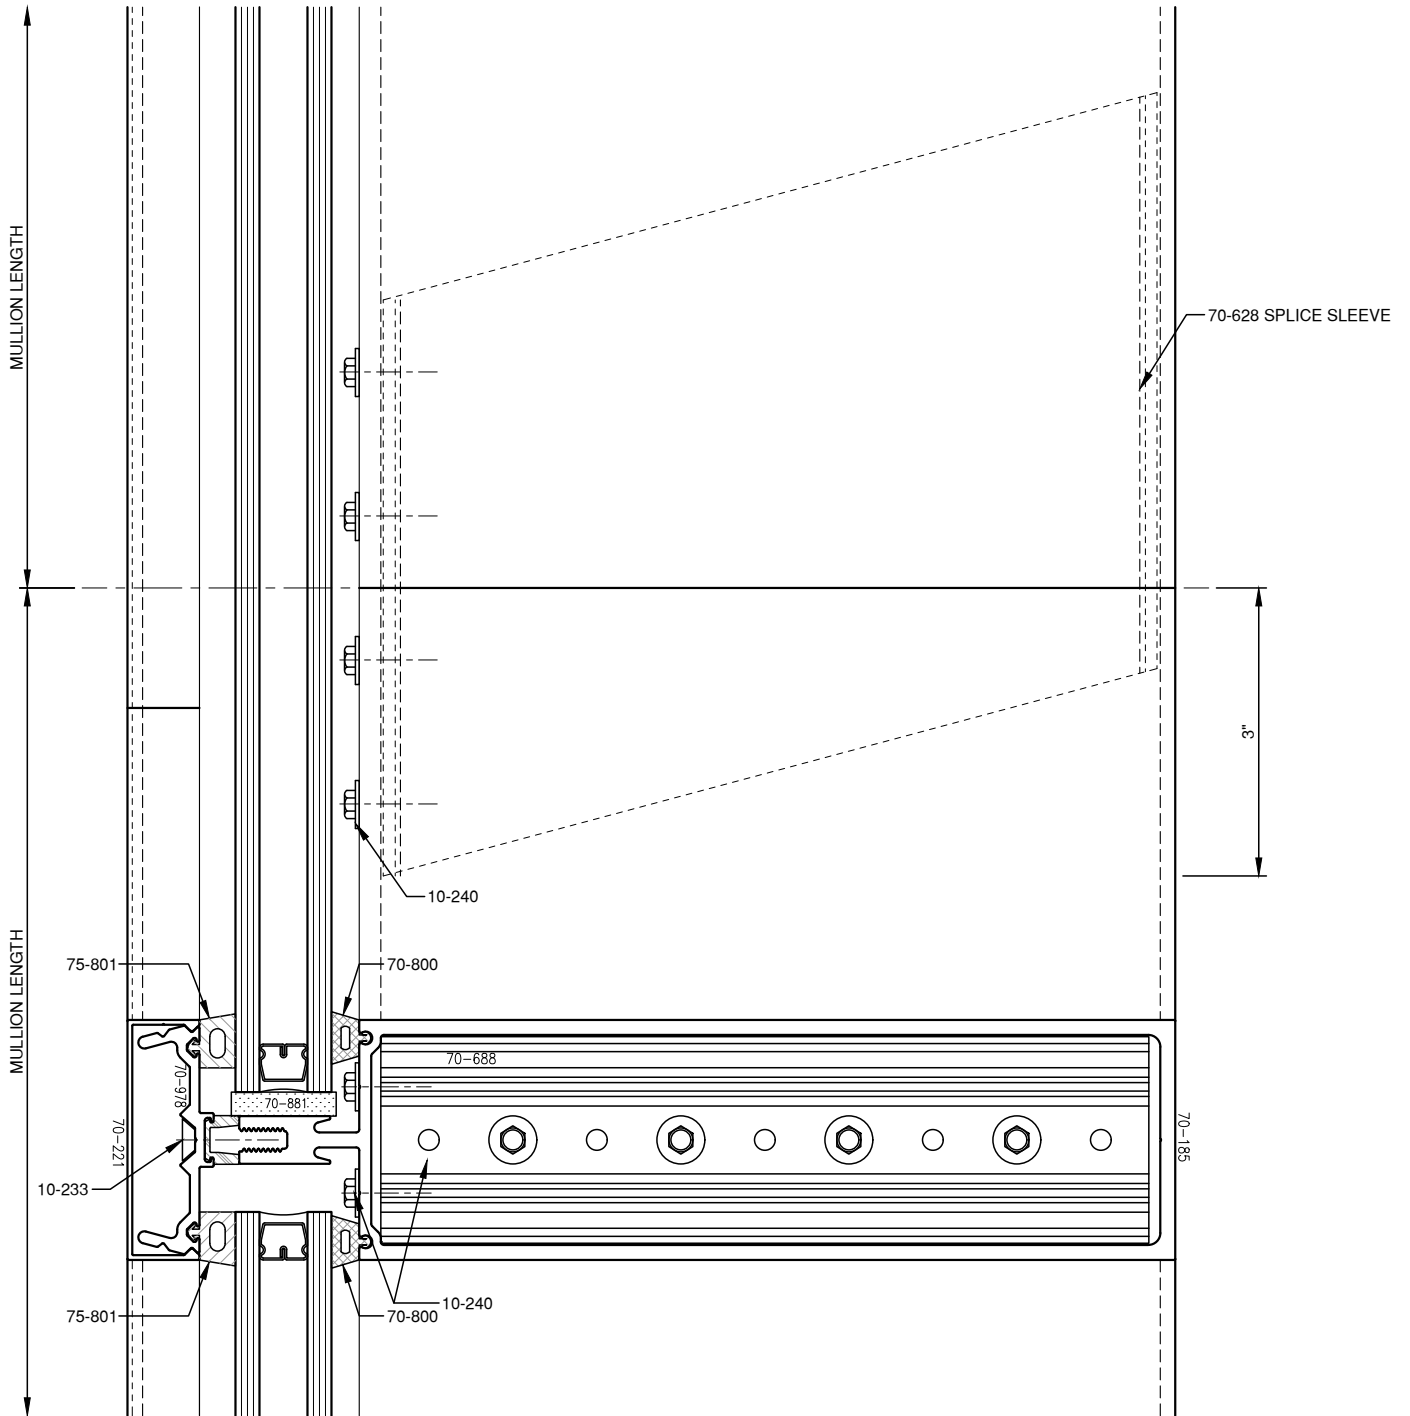

SCALE: HALF

PITCO® ARCHITECTURAL METALS, INC.

1530 Landmeier Road Elk Grove Village, IL 60007 847-593-3131 fax: 847-593-9946