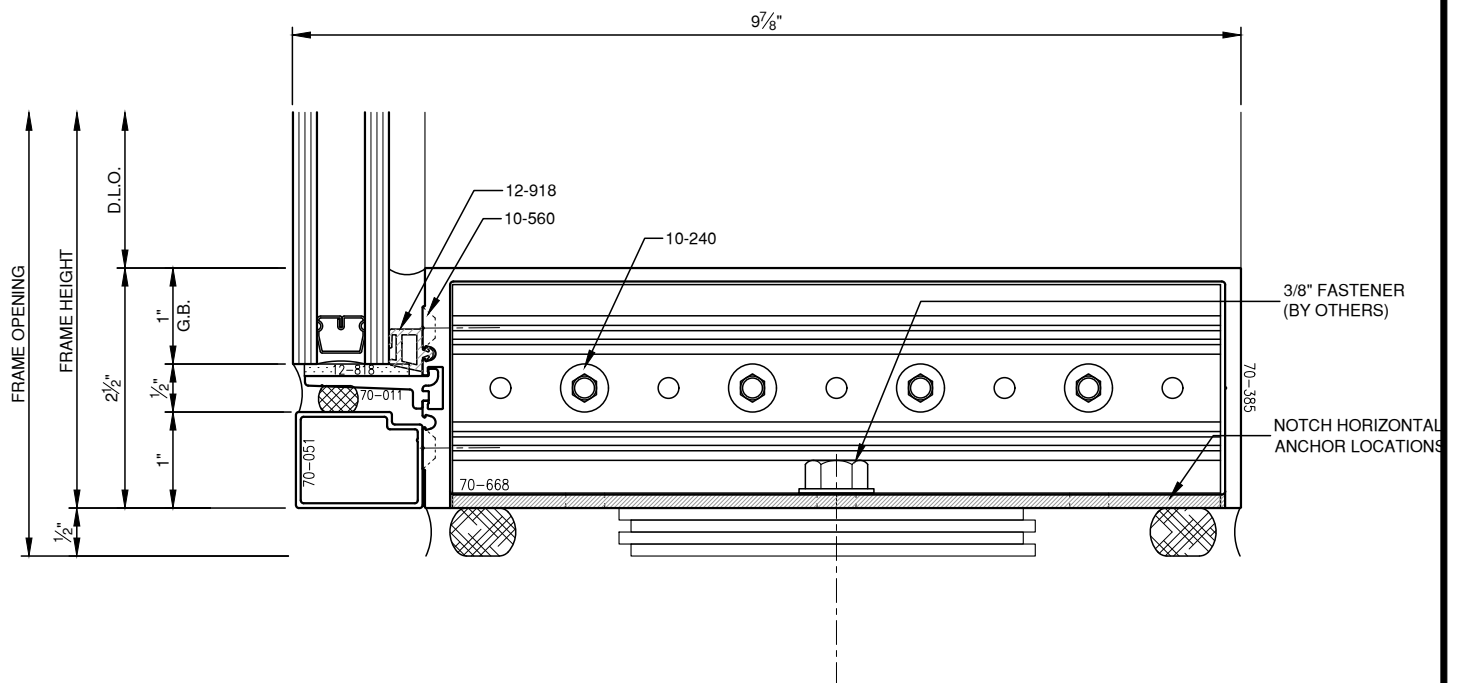

SCALE: HALF

ERECTOR NOTE:
 10-560 SCREW TO BE LOCATED ON BOTTOM
 OF HORIZONTAL AT ALL HORIZONTALS BELOW
 6'-0" AND LOCATED ON TOP OF HORIZONTAL
 AT ALL HORIZONTALS ABOVE 6'-0"

SCALE: HALF

ERECTOR NOTE:
 10-560 SCREW TO BE LOCATED ON BOTTOM OF HORIZONTAL AT ALL HORIZONTALS BELOW 6'-0" AND LOCATED ON TOP OF HORIZONTAL AT ALL HORIZONTALS ABOVE 6'-0"

SCALE: HALF

PITCO® ARCHITECTURAL METALS, INC.

1530 Landmeier Road Elk Grove Village, IL 60007 847-593-3131 fax: 847-593-9946

SCALE: HALF

SCALE: HALF

ERECTOR NOTE:
 10-560 SCREW TO BE LOCATED ON BOTTOM OF HORIZONTAL AT ALL HORIZONTALS BELOW 6'-0" AND LOCATED ON TOP OF HORIZONTAL AT ALL HORIZONTALS ABOVE 6'-0"