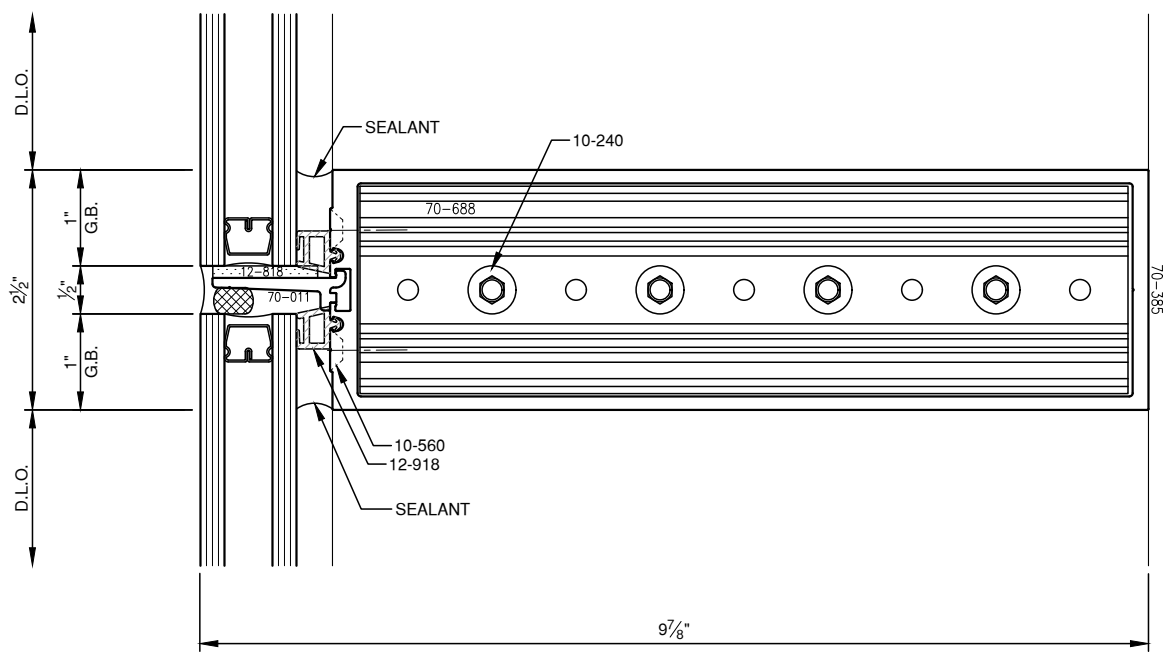

SCALE: HALF

ERECTOR NOTE:
 10-560 SCREW TO BE LOCATED ON BOTTOM
 OF HORIZONTAL AT ALL HORIZONTALS BELOW
 6'-0" AND LOCATED ON TOP OF HORIZONTAL
 AT ALL HORIZONTALS ABOVE 6'-0"

SCALE: HALF

ERECTOR NOTE:
 10-560 SCREW TO BE LOCATED ON BOTTOM OF HORIZONTAL AT ALL HORIZONTALS BELOW 6'-0" AND LOCATED ON TOP OF HORIZONTAL AT ALL HORIZONTALS ABOVE 6'-0"

SCALE: HALF

PITCO® ARCHITECTURAL METALS, INC.

1530 Landmeier Road Elk Grove Village, IL 60007 847-593-3131 fax: 847-593-9946

SCALE: HALF

SCALE: HALF

ERECTOR NOTE:
 10-560 SCREW TO BE LOCATED ON BOTTOM OF HORIZONTAL AT ALL HORIZONTALS BELOW 6'-0" AND LOCATED ON TOP OF HORIZONTAL AT ALL HORIZONTALS ABOVE 6'-0"