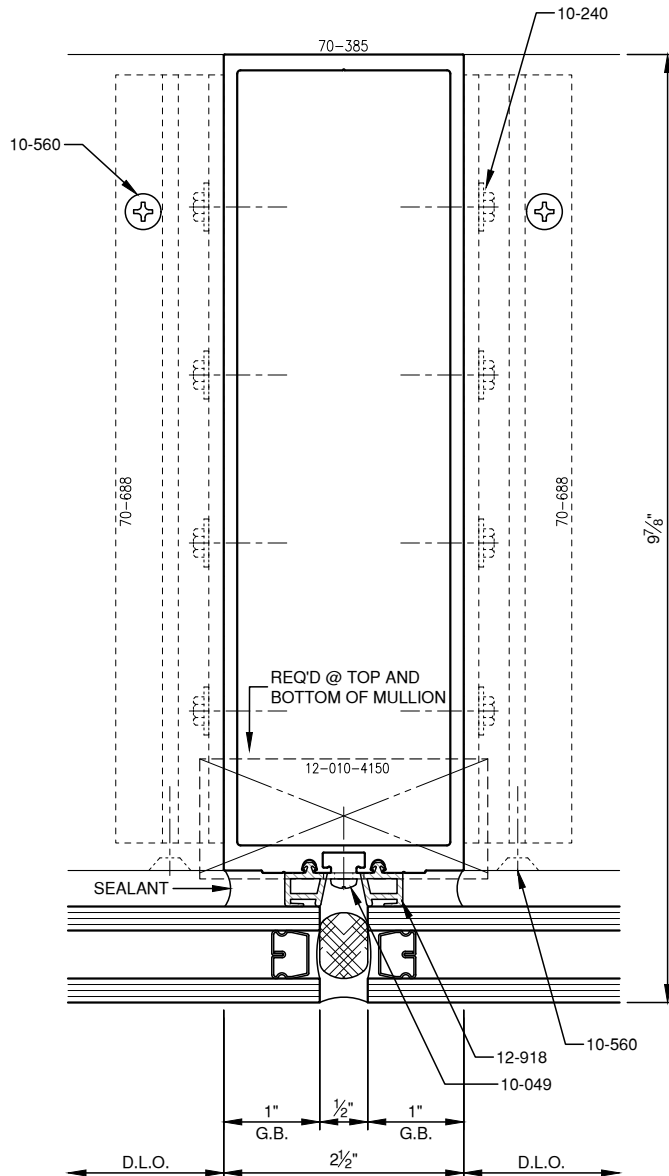

SCALE: HALF

ERECTOR NOTE:
 10-560 SCREW TO BE LOCATED ON BOTTOM
 OF HORIZONTAL AT ALL HORIZONTALS BELOW
 6'-0" AND LOCATED ON TOP OF HORIZONTAL
 AT ALL HORIZONTALS ABOVE 6'-0"

SCALE: HALF

ERECTOR NOTE:
 10-560 SCREW TO BE LOCATED ON BOTTOM OF HORIZONTAL AT ALL HORIZONTALS BELOW 6'-0" AND LOCATED ON TOP OF HORIZONTAL AT ALL HORIZONTALS ABOVE 6'-0"

SCALE: HALF

PITCO® ARCHITECTURAL METALS, INC.

1530 Landmeier Road Elk Grove Village, IL 60007 847-593-3131 fax: 847-593-9946

SCALE: HALF

SCALE: HALF

ERECTOR NOTE:
 10-560 SCREW TO BE LOCATED ON BOTTOM OF HORIZONTAL AT ALL HORIZONTALS BELOW 6'-0" AND LOCATED ON TOP OF HORIZONTAL AT ALL HORIZONTALS ABOVE 6'-0"