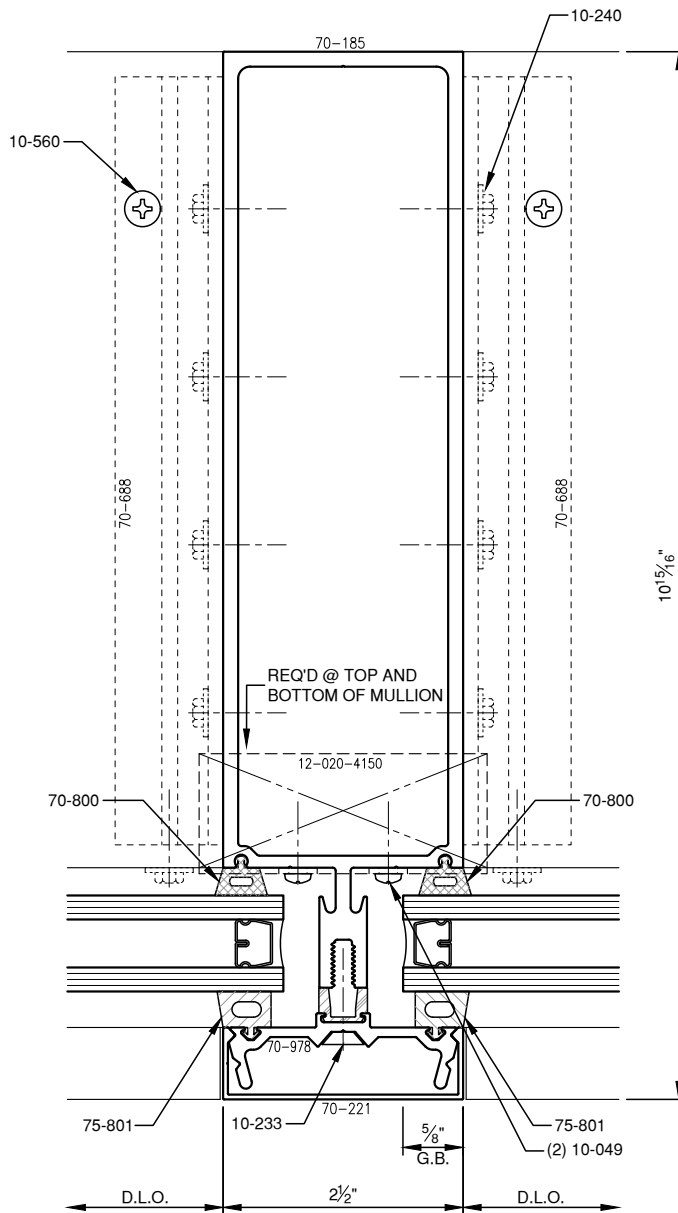

SCALE: HALF

ERECTOR NOTE:
 10-560 SCREW TO BE LOCATED ON BOTTOM
 OF HORIZONTAL AT ALL HORIZONTALS BELOW
 6'-0" AND LOCATED ON TOP OF HORIZONTAL
 AT ALL HORIZONTALS ABOVE 6'-0"

SCALE: HALF

ERECTOR NOTE:
 10-560 SCREW TO BE LOCATED ON BOTTOM OF HORIZONTAL AT ALL HORIZONTALS BELOW 6'-0" AND LOCATED ON TOP OF HORIZONTAL AT ALL HORIZONTALS ABOVE 6'-0"

SCALE: HALF

PITCO® ARCHITECTURAL METALS, INC.

1530 Landmeier Road Elk Grove Village, IL 60007 847-593-3131 fax: 847-593-9946

SCALE: HALF

SCALE: HALF

ERECTOR NOTE:
 10-560 SCREW TO BE LOCATED ON BOTTOM OF HORIZONTAL AT ALL HORIZONTALS BELOW 6'-0" AND LOCATED ON TOP OF HORIZONTAL AT ALL HORIZONTALS ABOVE 6'-0"