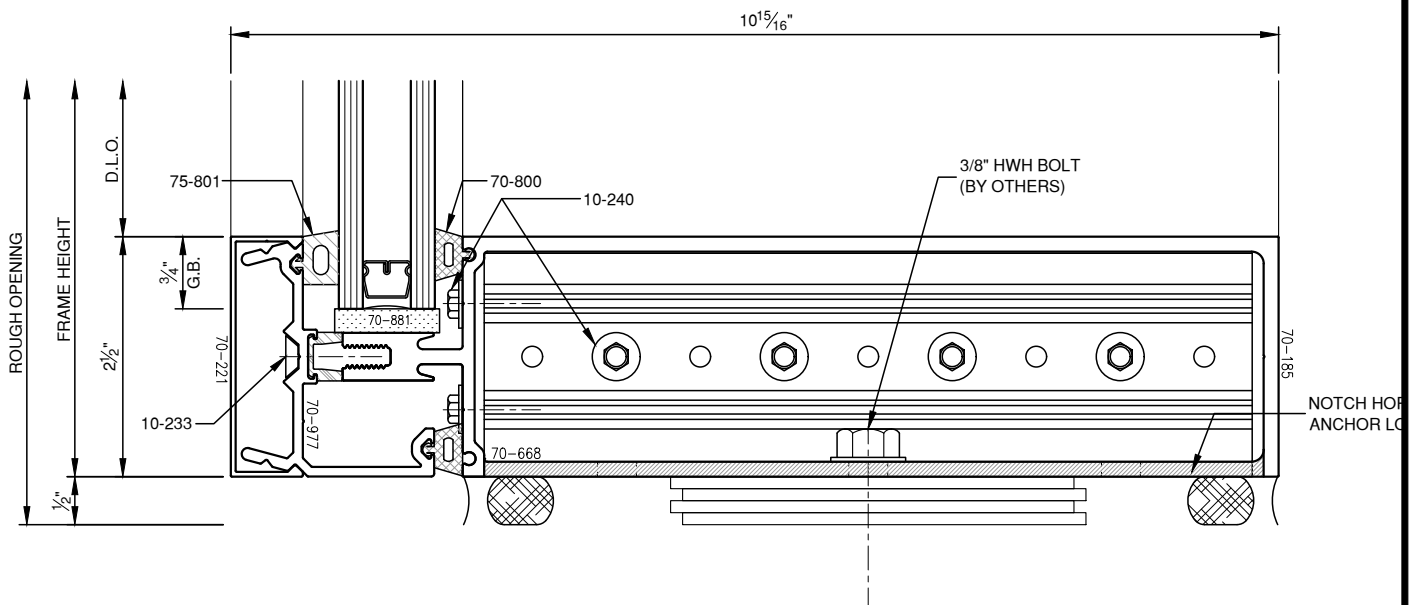

SCALE: HALF

ERECTOR NOTE:
 10-560 SCREW TO BE LOCATED ON BOTTOM
 OF HORIZONTAL AT ALL HORIZONTALS BELOW
 6'-0" AND LOCATED ON TOP OF HORIZONTAL
 AT ALL HORIZONTALS ABOVE 6'-0"

SCALE: HALF

ERECTOR NOTE:
 10-560 SCREW TO BE LOCATED ON BOTTOM OF HORIZONTAL AT ALL HORIZONTALS BELOW 6'-0" AND LOCATED ON TOP OF HORIZONTAL AT ALL HORIZONTALS ABOVE 6'-0"

SCALE: HALF

PITCO® ARCHITECTURAL METALS, INC.

1530 Landmeier Road Elk Grove Village, IL 60007 847-593-3131 fax: 847-593-9946

SCALE: HALF

SCALE: HALF

ERECTOR NOTE:
 10-560 SCREW TO BE LOCATED ON BOTTOM OF HORIZONTAL AT ALL HORIZONTALS BELOW 6'-0" AND LOCATED ON TOP OF HORIZONTAL AT ALL HORIZONTALS ABOVE 6'-0"