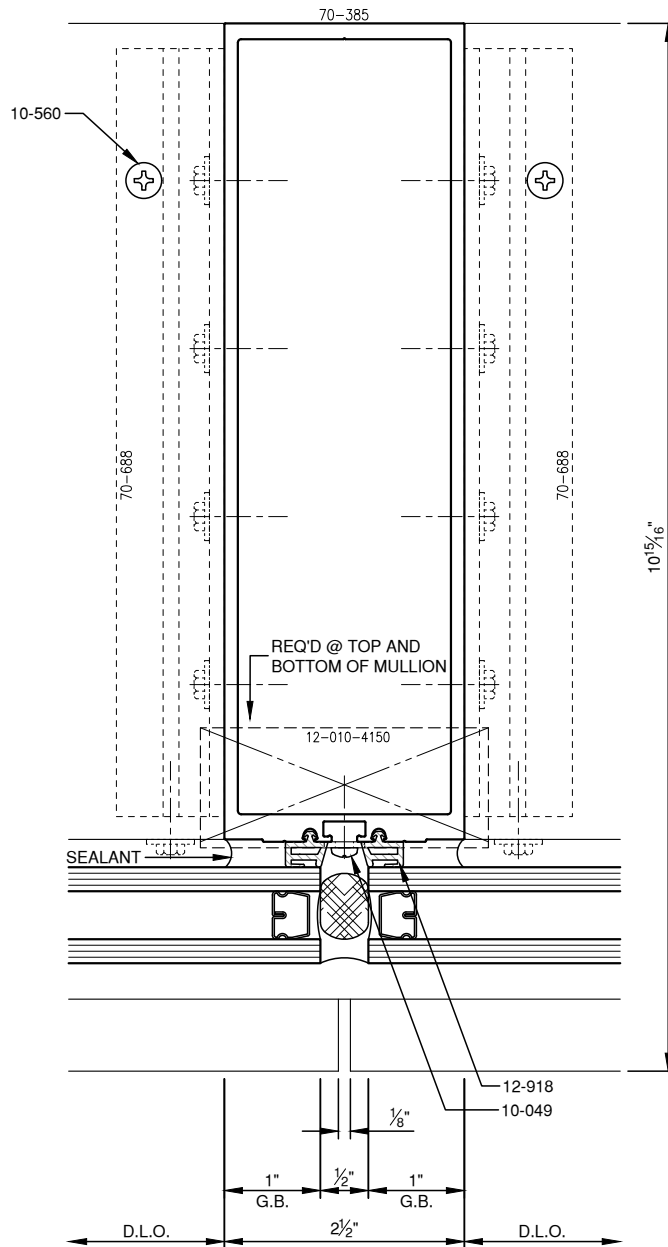

SCALE: HALF

ERECTOR NOTE:
 10-560 SCREW TO BE LOCATED ON BOTTOM
 OF HORIZONTAL AT ALL HORIZONTALS BELOW
 6'-0" AND LOCATED ON TOP OF HORIZONTAL
 AT ALL HORIZONTALS ABOVE 6'-0"

SCALE: HALF

ERECTOR NOTE:
 10-560 SCREW TO BE LOCATED ON BOTTOM OF HORIZONTAL AT ALL HORIZONTALS BELOW 6'-0" AND LOCATED ON TOP OF HORIZONTAL AT ALL HORIZONTALS ABOVE 6'-0"

SCALE: HALF

PITCO® ARCHITECTURAL METALS, INC.

1530 Landmeier Road Elk Grove Village, IL 60007 847-593-3131 fax: 847-593-9946

SCALE: HALF

SCALE: HALF

ERECTOR NOTE:
 10-560 SCREW TO BE LOCATED ON BOTTOM OF HORIZONTAL AT ALL HORIZONTALS BELOW 6'-0" AND LOCATED ON TOP OF HORIZONTAL AT ALL HORIZONTALS ABOVE 6'-0"