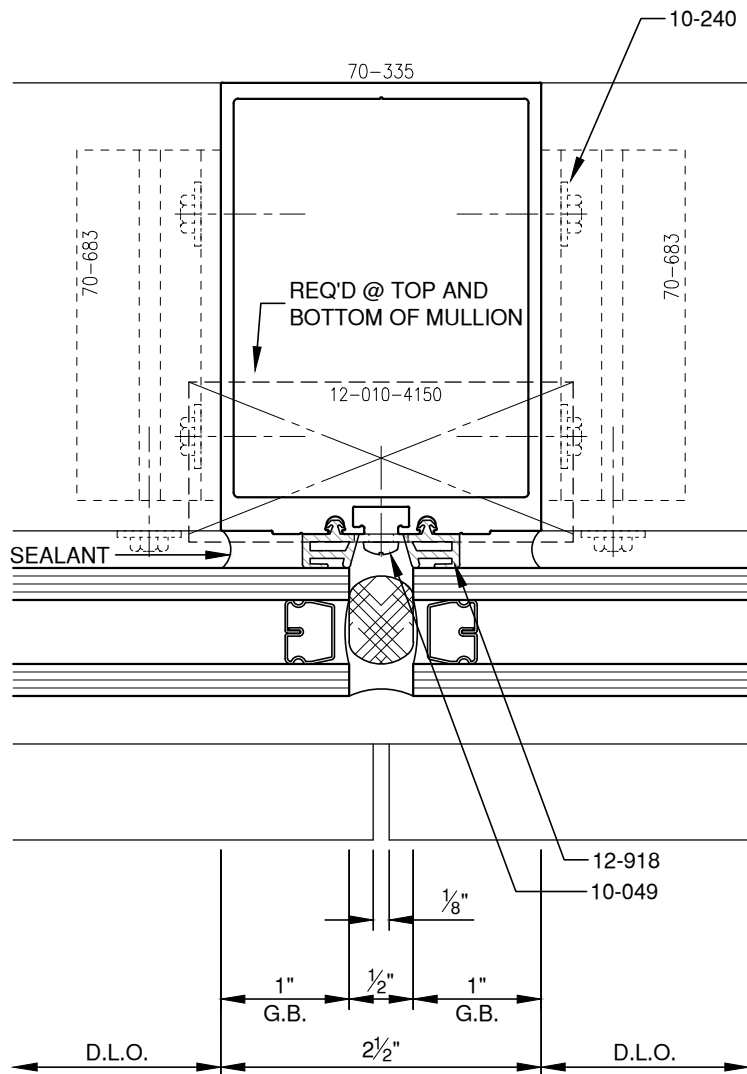

SCALE: 3/4

SCALE: 3/4

SCALE: 3/4

PITTC[®] ARCHITECTURAL METALS, INC.

1530 Landmeier Road Elk Grove Village, IL 60007 847-593-3131 fax: 847-593-9946

SCALE: 3/4

SCALE: HALF

PITTC[®] ARCHITECTURAL METALS, INC.