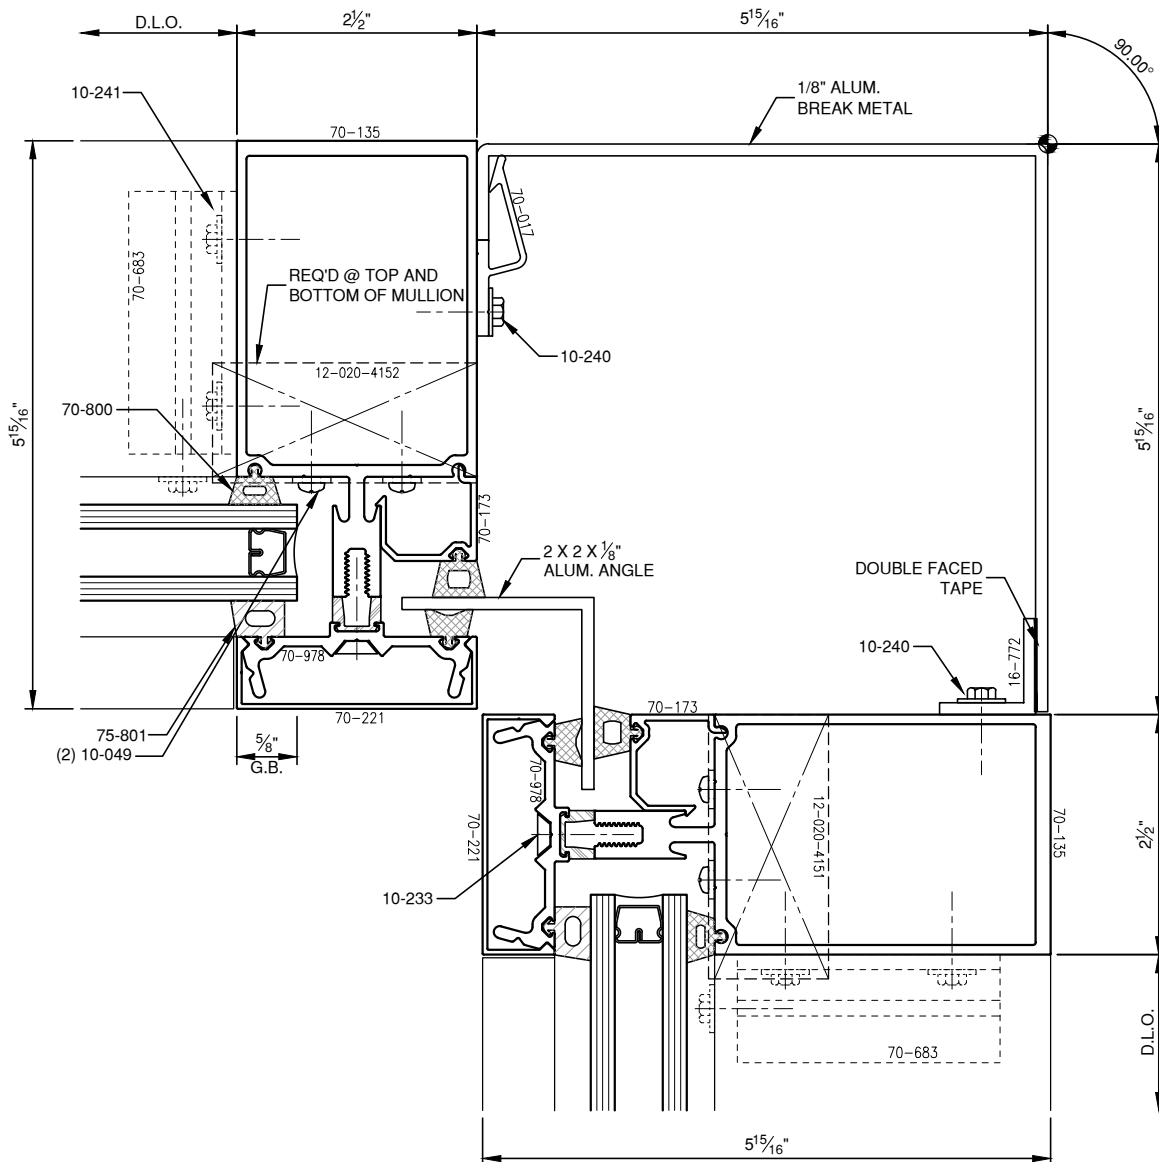

SCALE: HALF

PITTO® ARCHITECTURAL METALS, INC.

1530 Landmeier Road Elk Grove Village, IL 60007 847-593-3131 fax: 847-593-9946