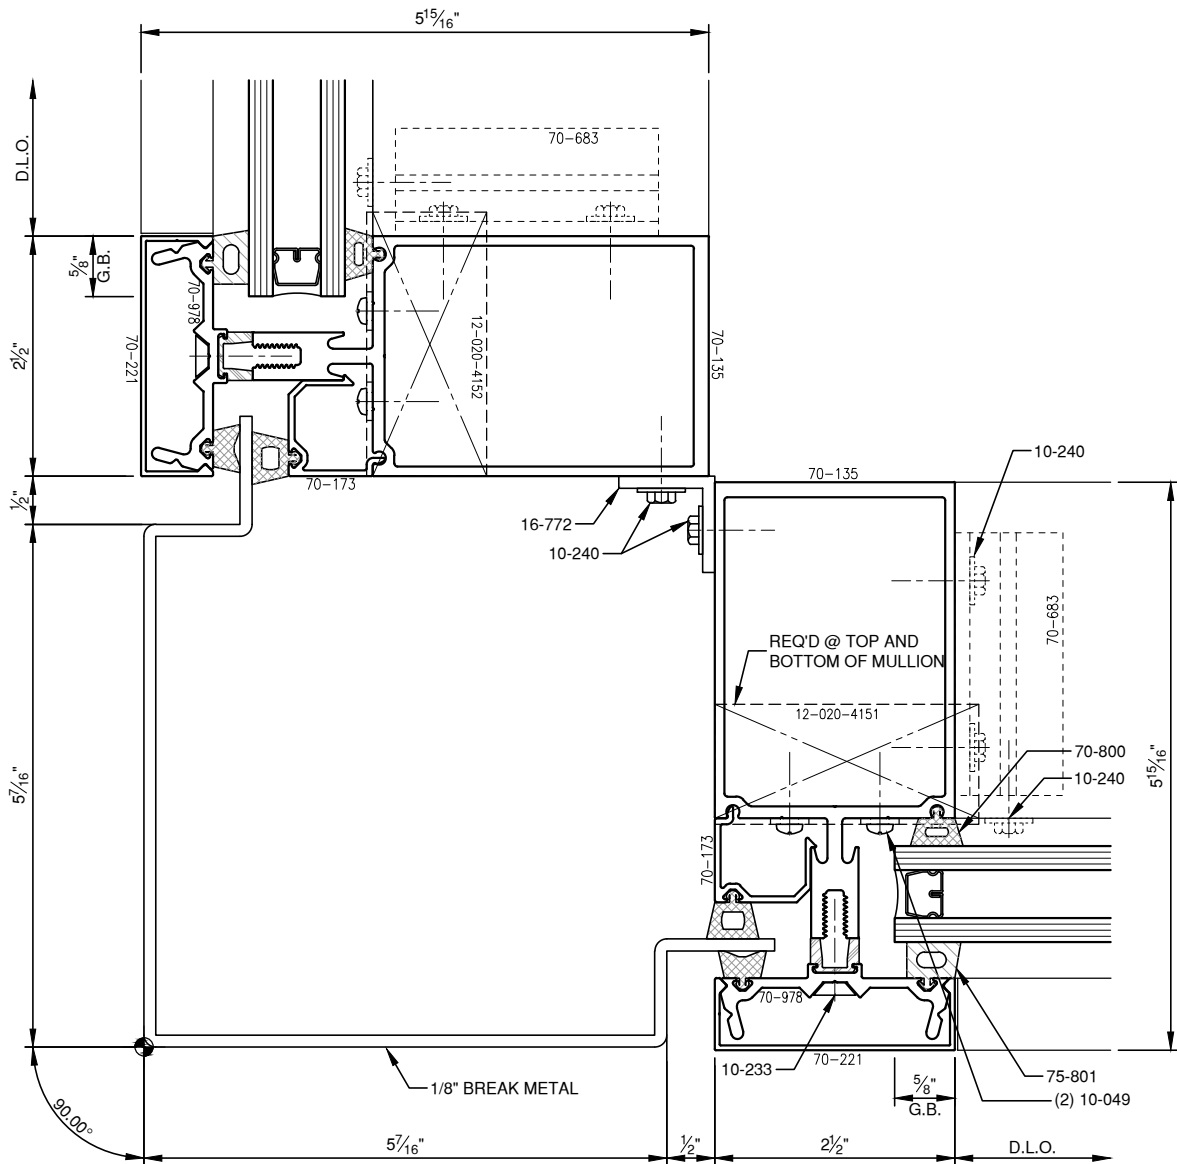

SCALE: HALF