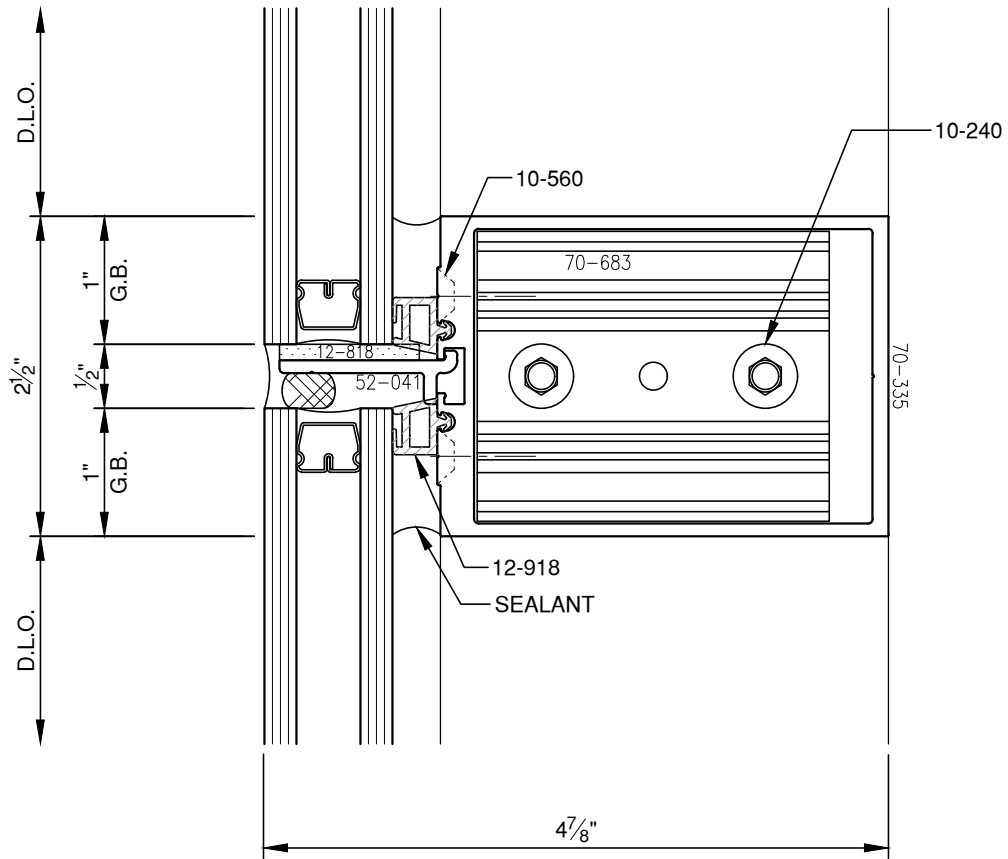

SCALE: 3/4

SCALE: 3/4

PITTC[®] ARCHITECTURAL METALS, INC.

1530 Landmeier Road Elk Grove Village, IL 60007 847-593-3131 fax: 847-593-9946

SCALE: 3/4

SCALE: 3/4

PITTC[®] ARCHITECTURAL METALS, INC.

1530 Landmeier Road Elk Grove Village, IL 60007 847-593-3131 fax: 847-593-9946