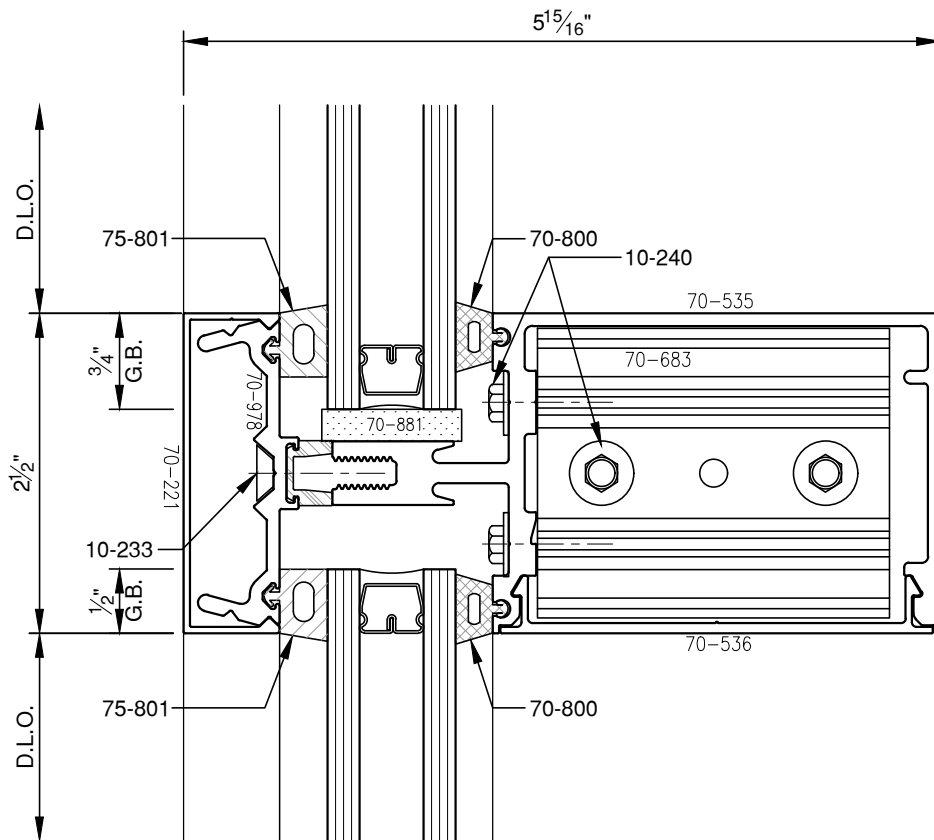

SCALE: HALF

SCALE: HALF

PITTC[®] ARCHITECTURAL METALS, INC.

1530 Landmeier Road Elk Grove Village, IL 60007 847-593-3131 fax: 847-593-9946

SCALE: HALF

SCALE: HALF

PITTO[®] ARCHITECTURAL METALS, INC.

1530 Landmeier Road Elk Grove Village, IL 60007 847-593-3131 fax: 847-593-9946