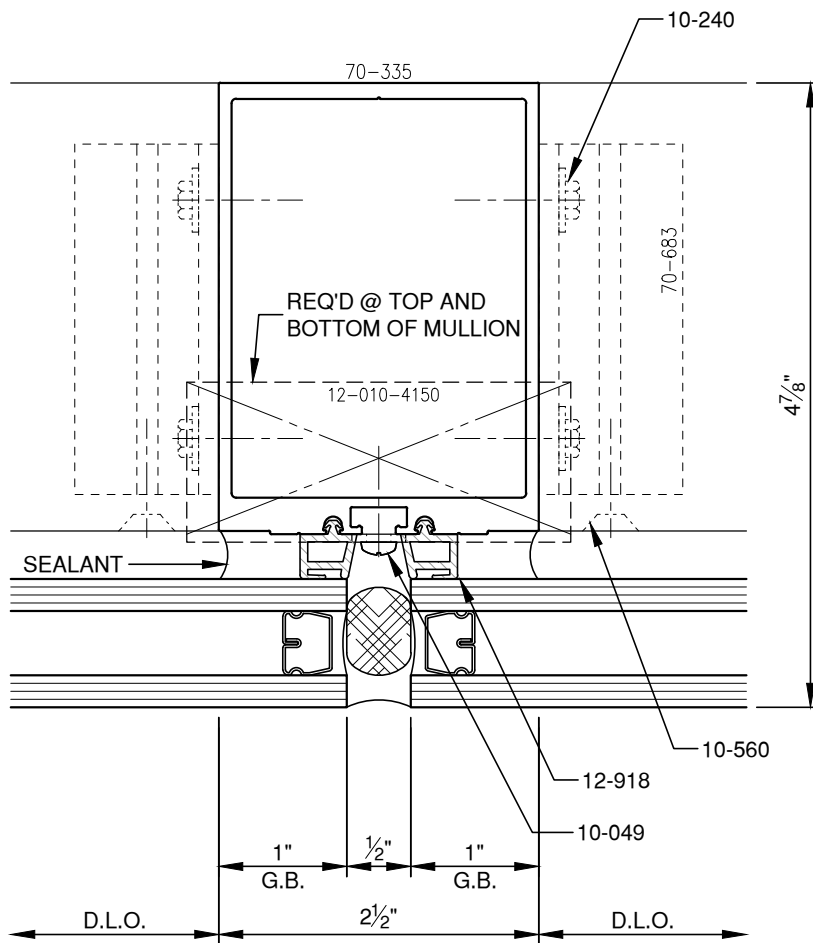

SCALE: 3/4

SCALE: 3/4

PITTC[®] ARCHITECTURAL METALS, INC.

1530 Landmeier Road Elk Grove Village, IL 60007 847-593-3131 fax: 847-593-9946

SCALE: 3/4

SCALE: 3/4

PITTC[®] ARCHITECTURAL METALS, INC.

1530 Landmeier Road Elk Grove Village, IL 60007 847-593-3131 fax: 847-593-9946

SCALE: 3/4

SCALE: 3/4

SCALE: 3/4

PITTC[®] ARCHITECTURAL METALS, INC.

1530 Landmeier Road Elk Grove Village, IL 60007 847-593-3131 fax: 847-593-9946

SCALE: 3/4

SCALE: HALF

PITTC[®] ARCHITECTURAL METALS, INC.