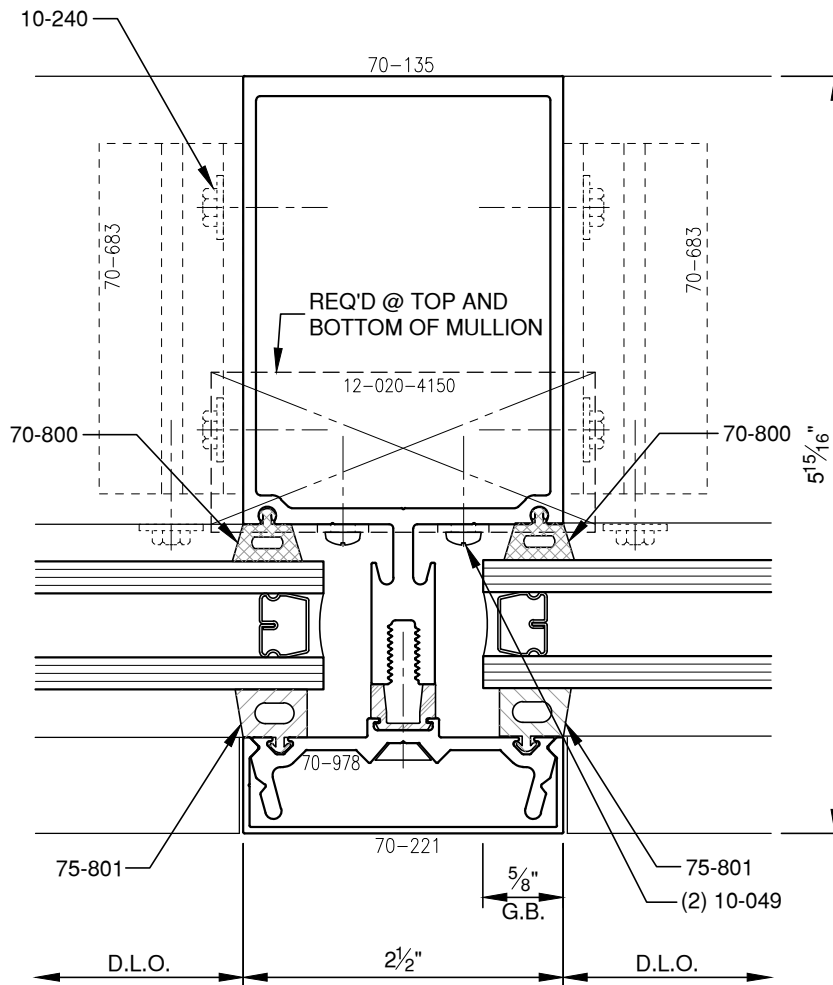

SCALE: 3/4

PITTC® ARCHITECTURAL METALS, INC.

1530 Landmeier Road Elk Grove Village, IL 60007 847-593-3131 fax: 847-593-9946