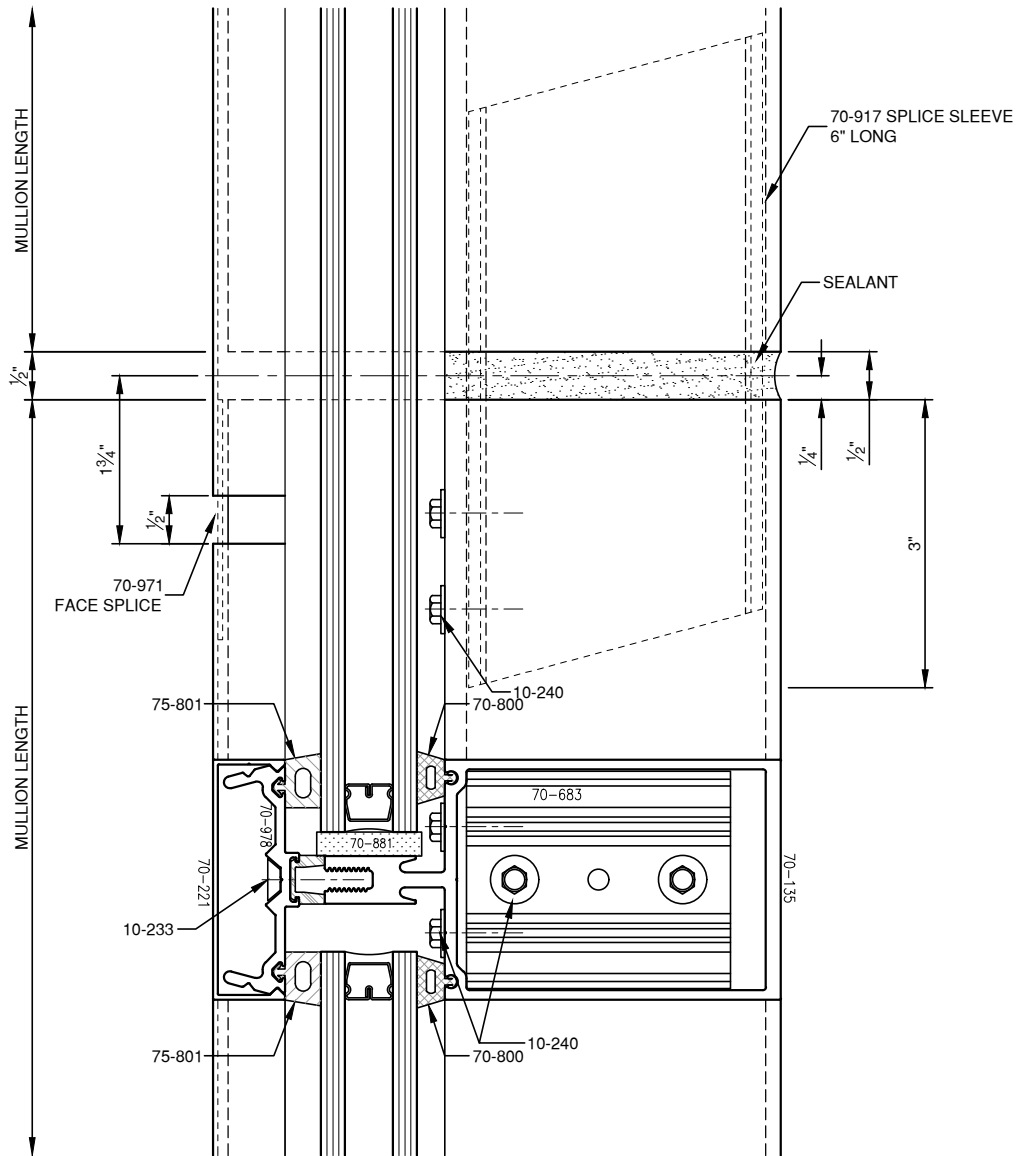

SCALE: HALF