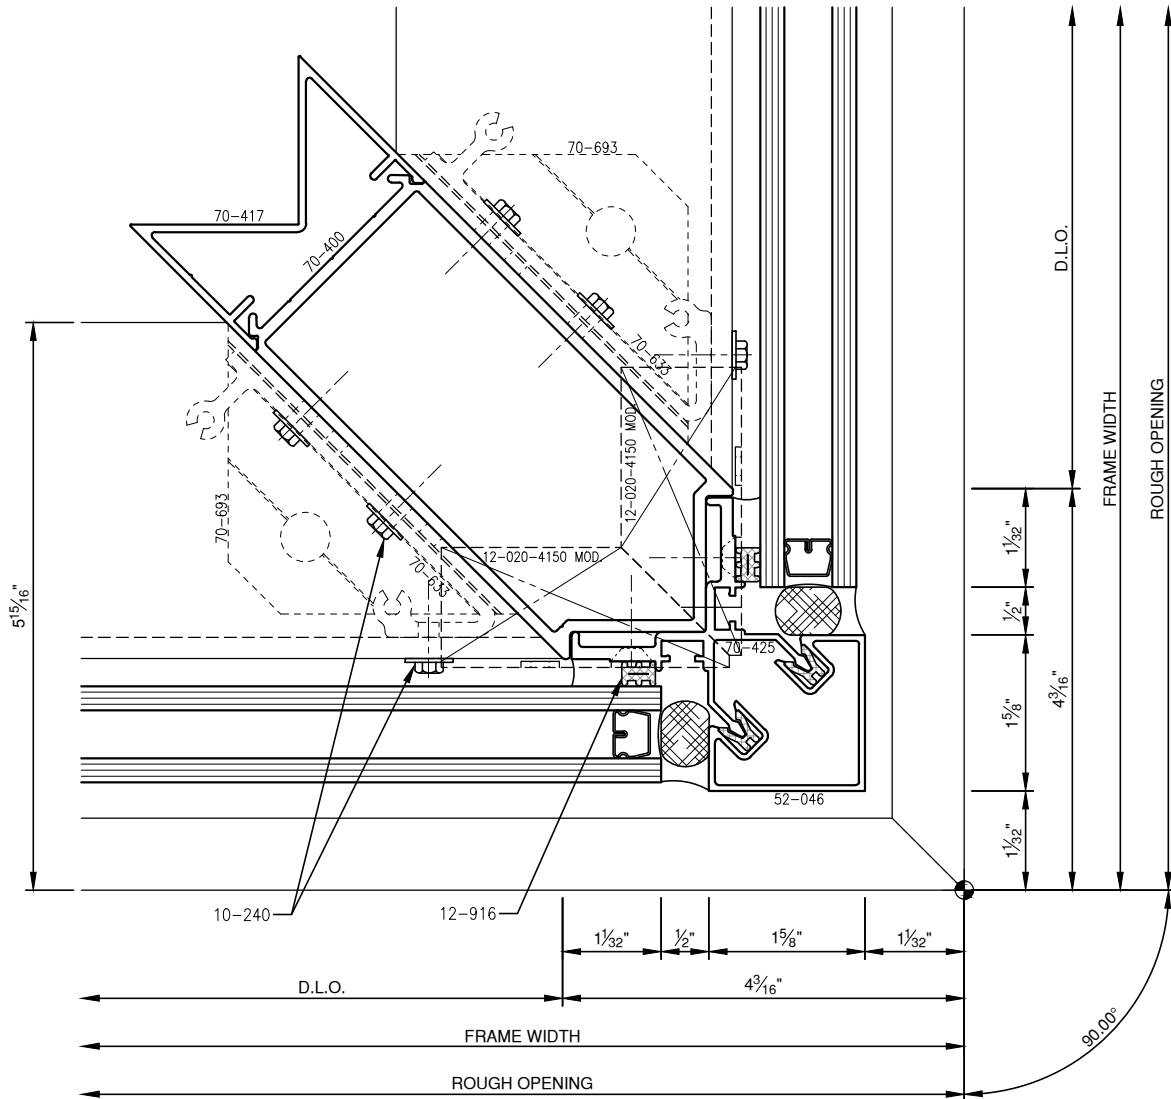

SCALE: HALF

PITTC® ARCHITECTURAL METALS, INC.

1530 Landmeier Road Elk Grove Village, IL 60007 847-593-3131 fax: 847-593-9946