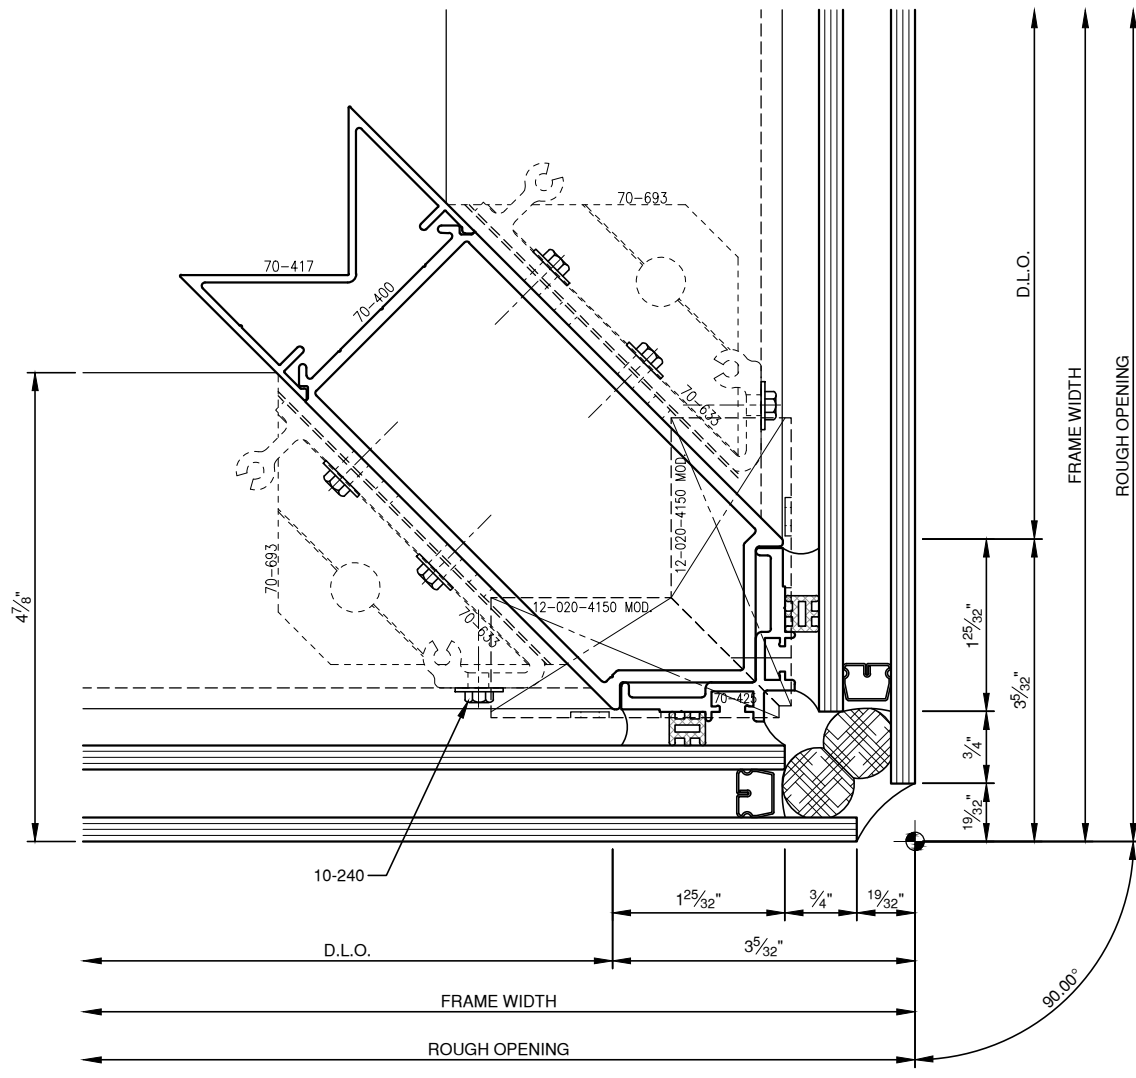

SCALE: 3/4

SCALE: 3/4

SCALE: 3/4

PITTC[®] ARCHITECTURAL METALS, INC.

1530 Landmeier Road Elk Grove Village, IL 60007 847-593-3131 fax: 847-593-9946

SCALE: 3/4

SCALE: HALF

PITTC[®] ARCHITECTURAL METALS, INC.