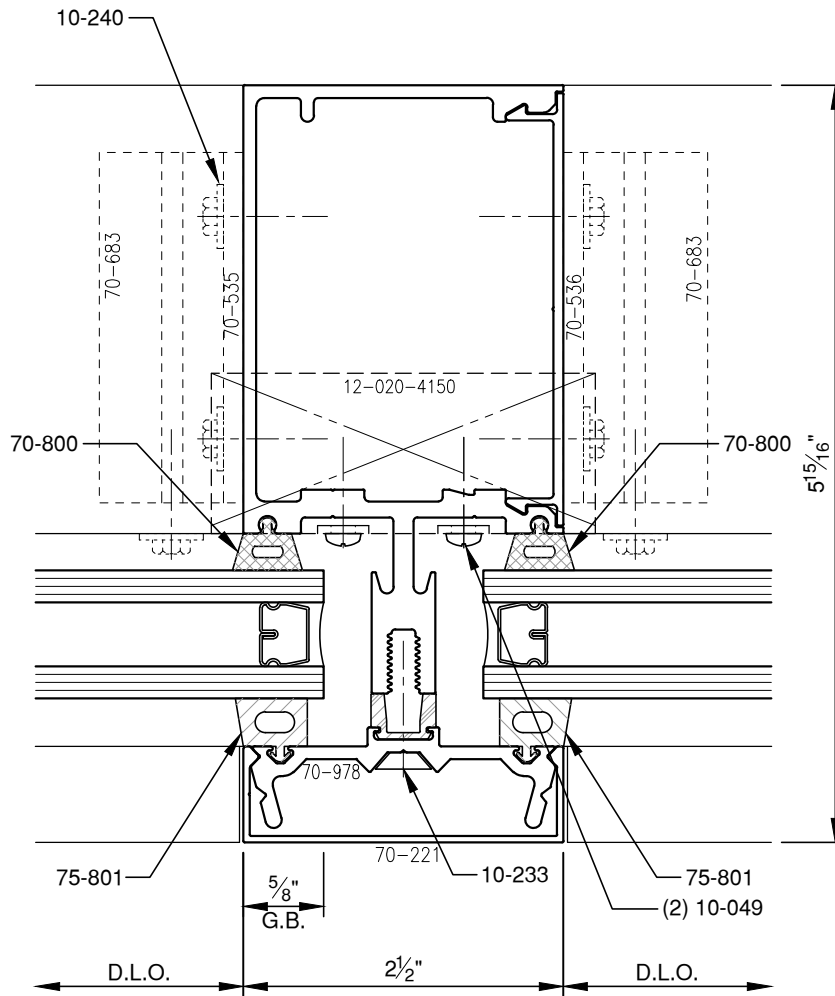

SCALE: 3/4

PITTC® ARCHITECTURAL METALS, INC.

1530 Landmeier Road Elk Grove Village, IL 60007 847-593-3131 fax: 847-593-9946