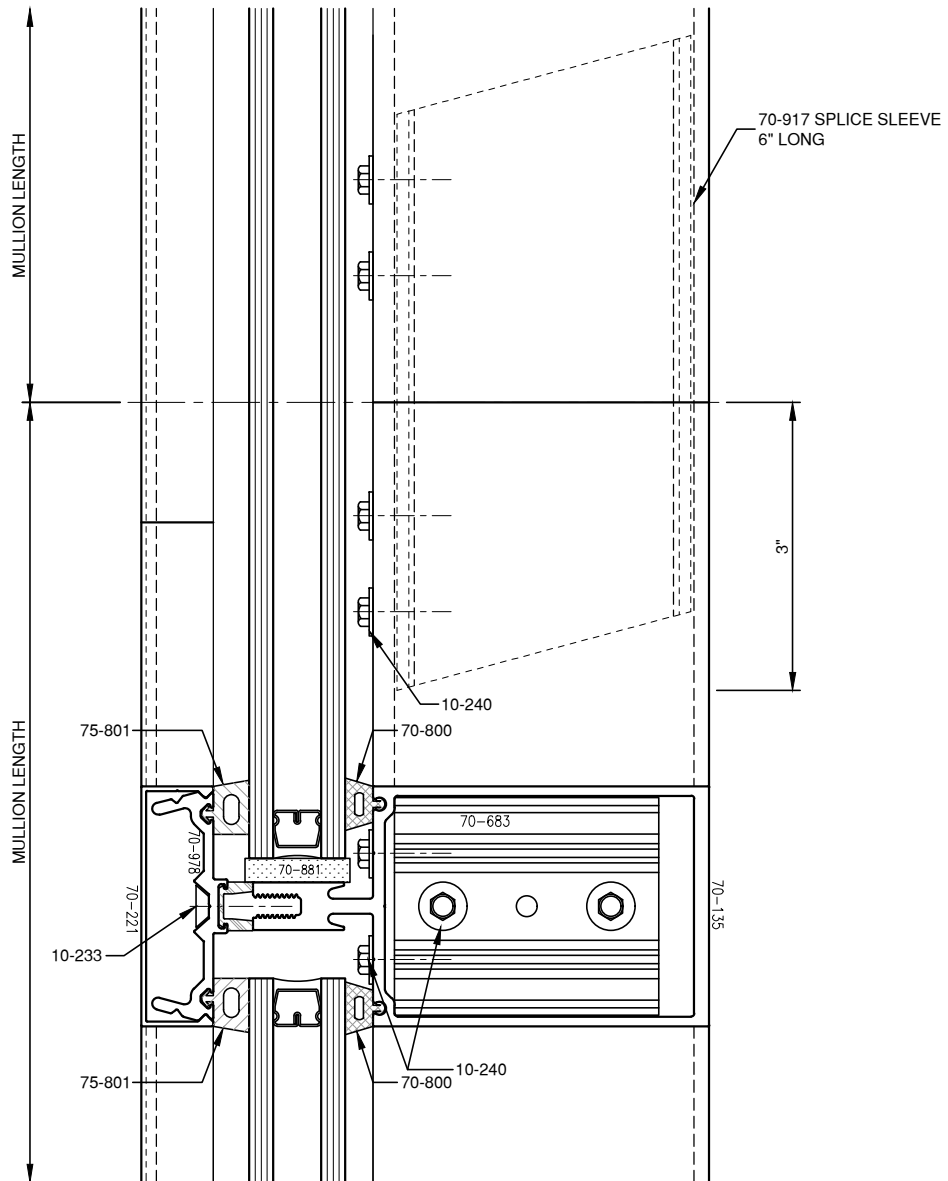

SCALE: HALF

SCALE: HALF

PITTC[®] ARCHITECTURAL METALS, INC.

1530 Landmeier Road Elk Grove Village, IL 60007 847-593-3131 fax: 847-593-9946

SCALE: HALF

SCALE: HALF

PITTO[®] ARCHITECTURAL METALS, INC.

1530 Landmeier Road Elk Grove Village, IL 60007 847-593-3131 fax: 847-593-9946