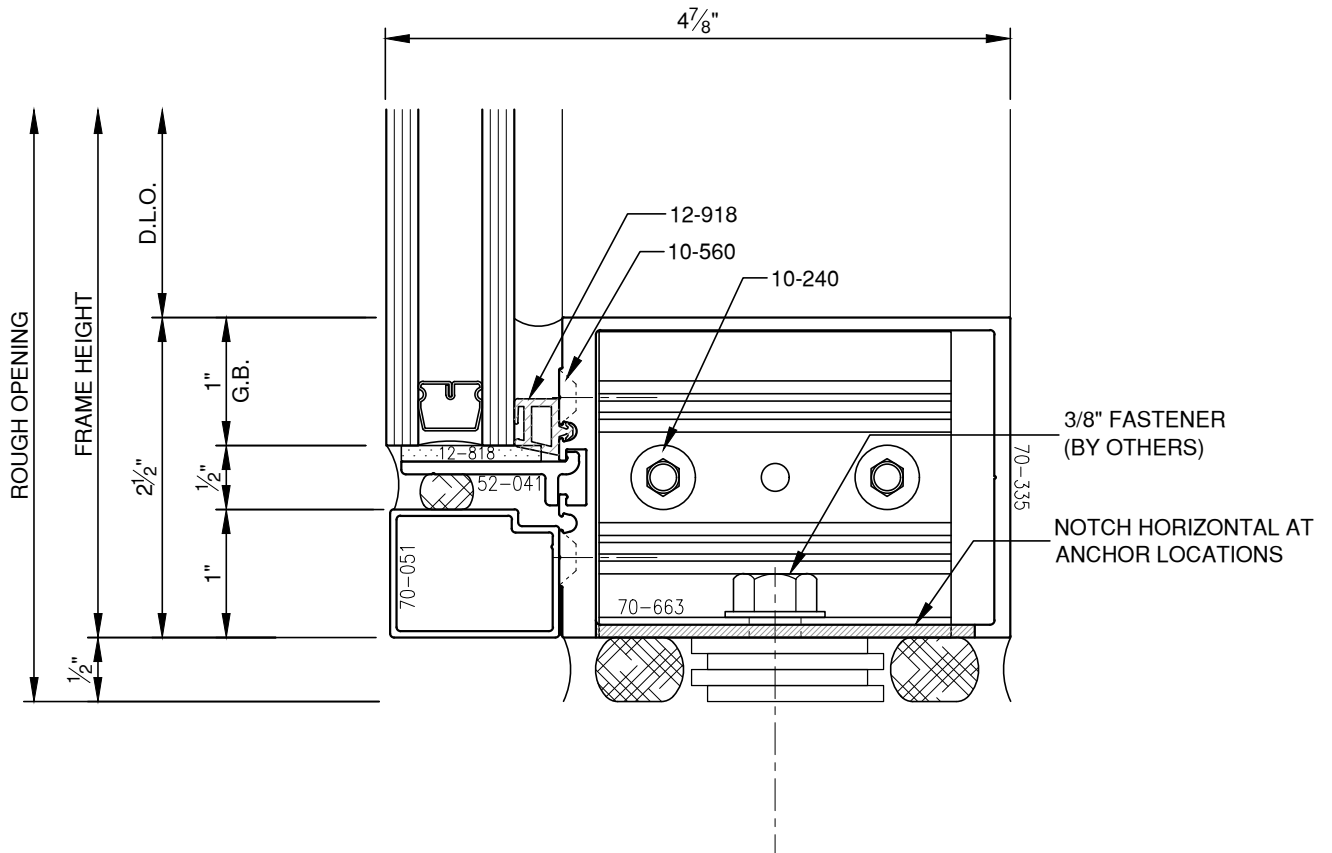

SCALE: 3/4

SCALE: 3/4

PITTC[®] ARCHITECTURAL METALS, INC.

1530 Landmeier Road Elk Grove Village, IL 60007 847-593-3131 fax: 847-593-9946

SCALE: 3/4

SCALE: 3/4

PITTC[®] ARCHITECTURAL METALS, INC.

1530 Landmeier Road Elk Grove Village, IL 60007 847-593-3131 fax: 847-593-9946