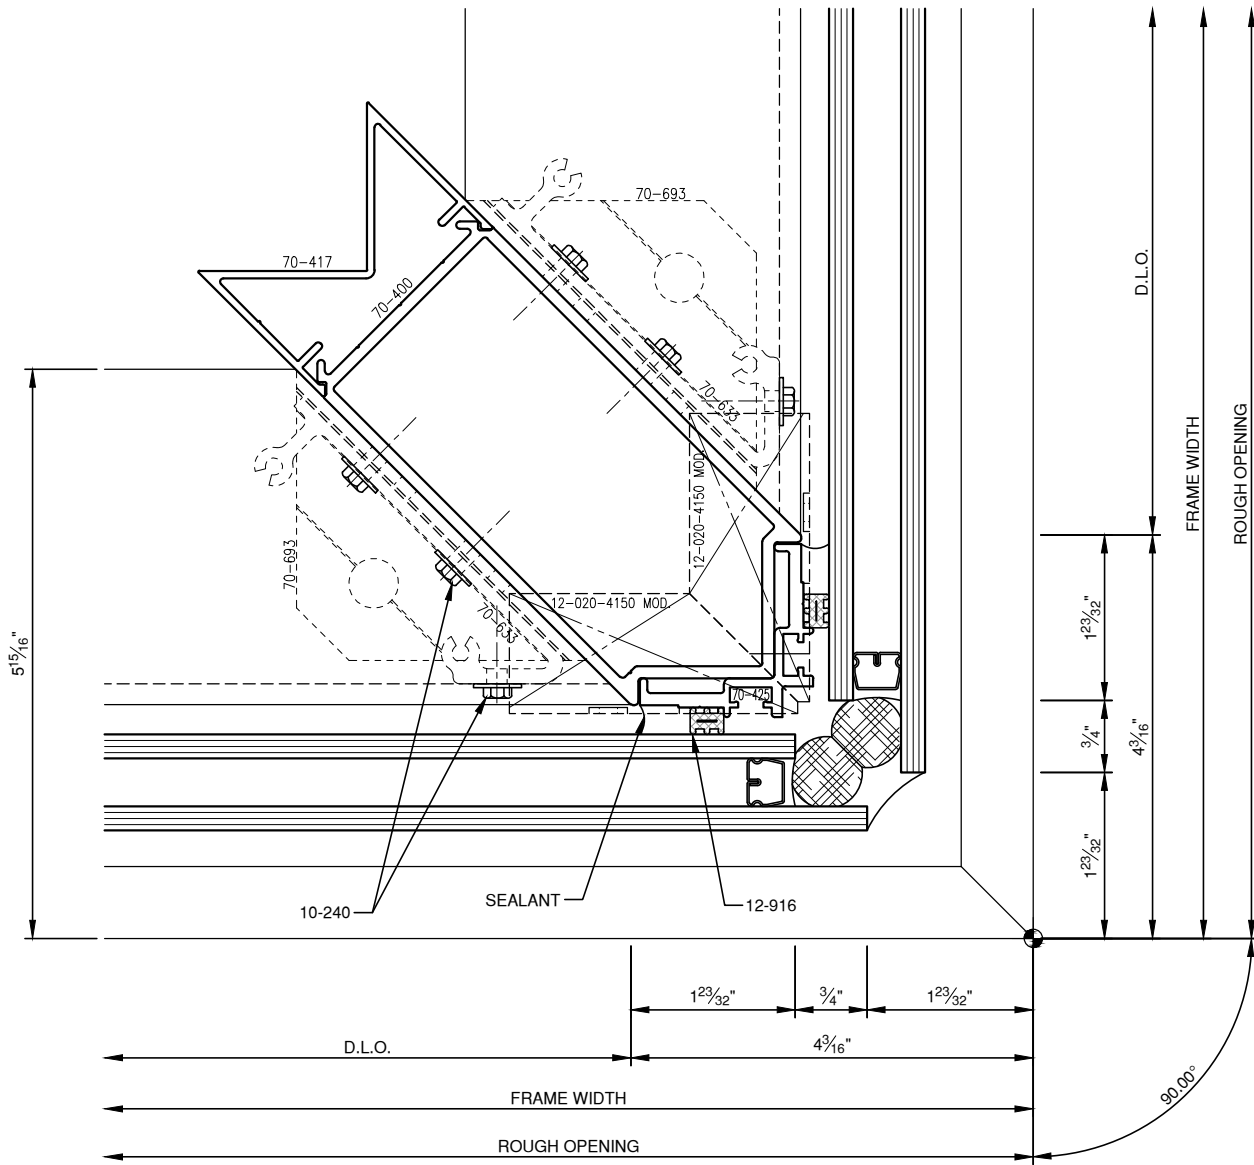

SCALE: HALF